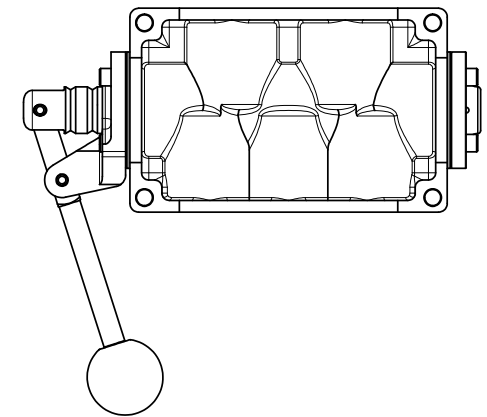

4

3

2

1

AAA
PRODUCTS
INTERNATIONAL

**AAA PRODUCTS
INTERNATIONAL**
7114 Harry Hines Blvd
Dallas, TX 75235

TITLE: 1" SIDE PORT, LEVER, 3 POS,
FRICTION POS, PILOT RTRN,
270D LEVER

DRAWING NO.:
DIM_HR8RT