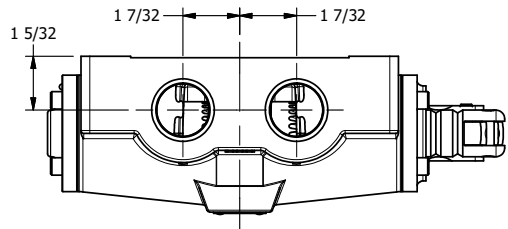

4

3

2

1

AAA
PRODUCTS
INTERNATIONAL

**AAA PRODUCTS
INTERNATIONAL**
7114 Harry Hines Blvd
Dallas, TX 75235

TITLE: 1" SIDE PORT, LEVER, 3 POS,
FRICTION POS, PILOT RTRN,
270D LEVER

DRAWING NO.:
DIM_HR8RT