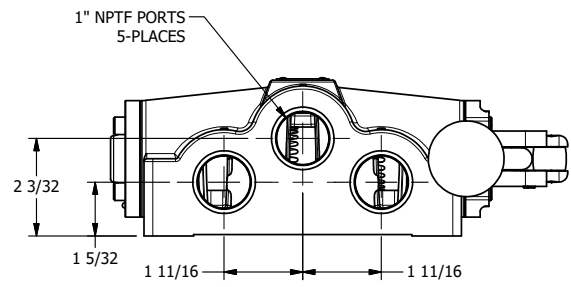

4

3

2

1

AAA
PRODUCTS
INTERNATIONAL

**AAA PRODUCTS
INTERNATIONAL**
7114 Harry Hines Blvd
Dallas, TX 75235

TITLE: 1" SIDE PORT, LEVER, 3 POS,
FRICTION POS, PILOT RTRN,
270D LEVER

DRAWING NO.:
DIM_HR8RT