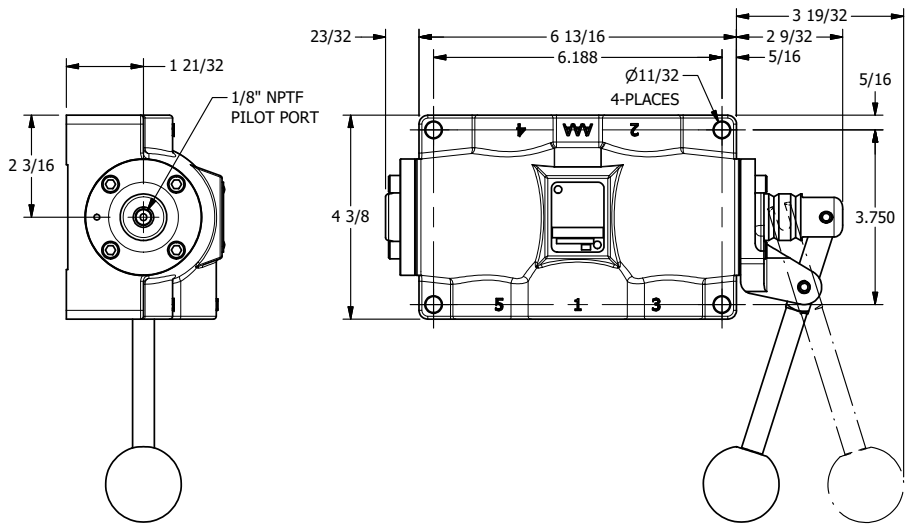

4

3

2

1

AAA
PRODUCTS
INTERNATIONAL

**AAA PRODUCTS
INTERNATIONAL**
7114 Harry Hines Blvd
Dallas, TX 75235

TITLE: 1" SIDE PORT, LEVER, 3 POS,
FRICTION POS, PILOT RTRN,
270D LEVER

DRAWING NO.:
DIM_HR8RT