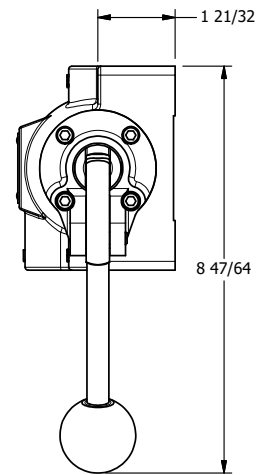

4

3

2

1

AAA
PRODUCTS
INTERNATIONAL

**AAA PRODUCTS
INTERNATIONAL**
7114 Harry Hines Blvd
Dallas, TX 75235

TITLE: 1" SIDE PORT, LEVER, 3 POS,
FRICTION POS, PILOT RTRN,
270D LEVER

DRAWING NO.:
DIM_HR8RT