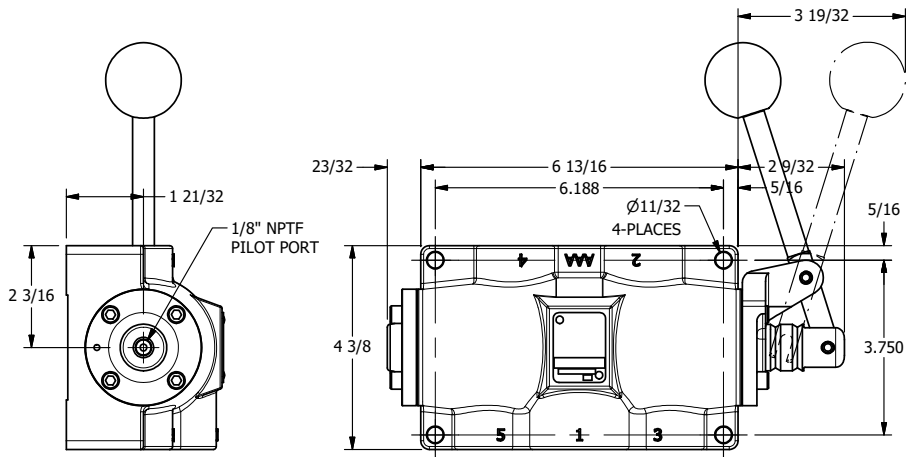

4

3

2

1

**AAA**  
PRODUCTS  
INTERNATIONAL

**AAA PRODUCTS INTERNATIONAL**  
7114 Harry Hines Blvd  
Dallas, TX 75235

TITLE: 1" SIDE PORT, LEVER, 3 POS,  
FRICTION POS, PILOT RTRN,  
90D LEVER

DRAWING NO.:  
DIM\_HR8R