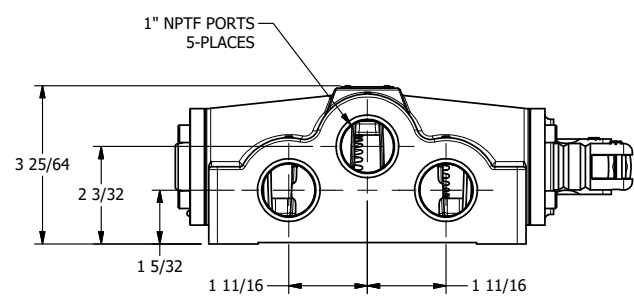

4

3

2

1

**AAA**  
PRODUCTS  
INTERNATIONAL

**AAA PRODUCTS INTERNATIONAL**  
7114 Harry Hines Blvd  
Dallas, TX 75235

TITLE: 1" SIDE PORT, LEVER, 3 POS,  
FRICTION POS, PILOT RTRN,  
90D LEVER

DRAWING NO.:  
DIM\_HR8R