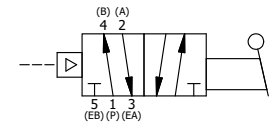

4

3

2

1

**AAA**  
PRODUCTS  
INTERNATIONAL

**AAA PRODUCTS INTERNATIONAL**  
7114 Harry Hines Blvd  
Dallas, TX 75235

TITLE: 1" SIDE PORT, LEVER, 3 POS,  
FRICTION POS, PILOT RTRN,  
90D LEVER

DRAWING NO.:  
DIM\_HR8R