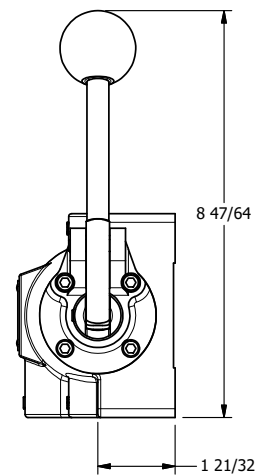

4

3

2

1

**AAA**  
PRODUCTS  
INTERNATIONAL

**AAA PRODUCTS INTERNATIONAL**  
7114 Harry Hines Blvd  
Dallas, TX 75235

TITLE: 1" SIDE PORT, LEVER, 3 POS,  
FRICTION POS, PILOT RTRN,  
90D LEVER

DRAWING NO.:  
DIM\_HR8R