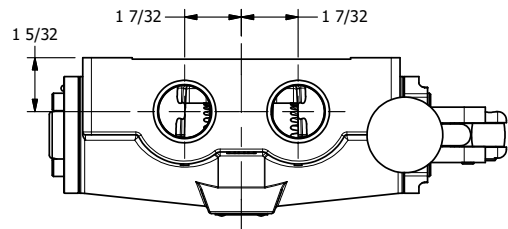

4

3

2

1

**AAA**  
PRODUCTS  
INTERNATIONAL

**AAA PRODUCTS INTERNATIONAL**  
7114 Harry Hines Blvd  
Dallas, TX 75235

TITLE: 1" SIDE PORT, LEVER, 3 POS,  
FRICTION POS, PILOT RTRN,  
90D LEVER

DRAWING NO.:  
DIM\_HR8R