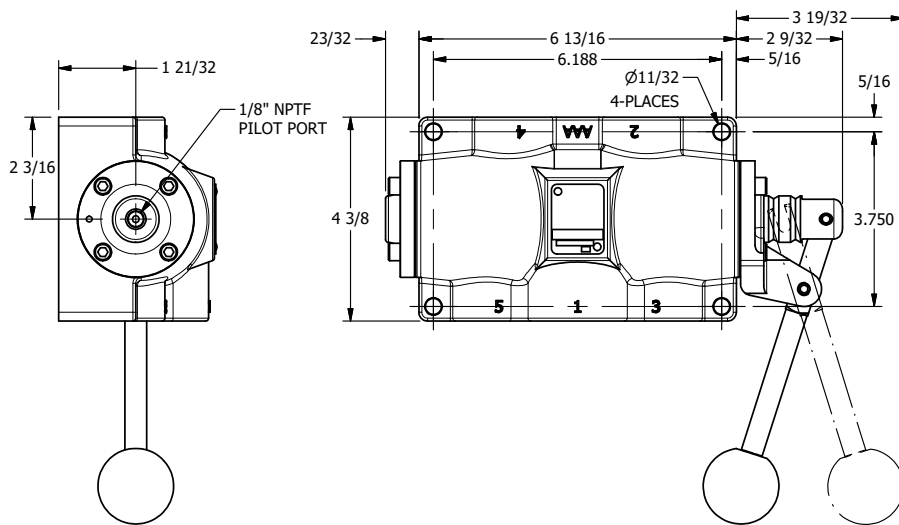

4

3

2

1

NOTES:
 1) REMOTE PILOT CAN BE ROUTED THROUGH SUBPLATE CONNECTION.

AAA
 PRODUCTS
 INTERNATIONAL
**AAA PRODUCTS
 INTERNATIONAL**
 7114 Harry Hines Blvd
 Dallas, TX 75235

TITLE: 1" SUBPLATE, LEVER, 3 POS,
 FRICTION POS, PILOT RTRN,
 270D LEVER

DRAWING NO.:
 DIM_HR8PRT

THE INFORMATION CONTAINED WITHIN THIS DOCUMENT IS PROPRIETARY TO AAA PRODUCTS AND MAY NOT BE DISCLOSED WITHOUT PRIOR WRITTEN CONSENT

4

3

2

1