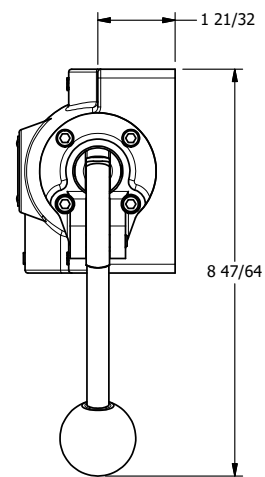

4

3

2

1

NOTES:
 1) REMOTE PILOT CAN BE ROUTED THROUGH SUBPLATE CONNECTION.

AAA
 PRODUCTS
 INTERNATIONAL
**AAA PRODUCTS
 INTERNATIONAL**
 7114 Harry Hines Blvd
 Dallas, TX 75235

TITLE: 1" SUBPLATE, LEVER, 3 POS,
 FRICTION POS, PILOT RTRN,
 270D LEVER

DRAWING NO.:
 DIM_HR8PRT

THE INFORMATION CONTAINED WITHIN THIS DOCUMENT IS PROPRIETARY TO AAA PRODUCTS AND MAY NOT BE DISCLOSED WITHOUT PRIOR WRITTEN CONSENT

4

3

2

1