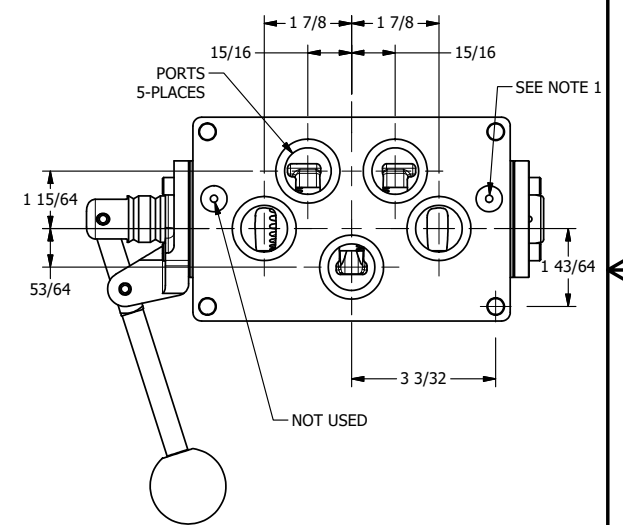

4

3

2

1

NOTES:
 1) REMOTE PILOT CAN BE ROUTED THROUGH SUBPLATE CONNECTION.

AAA
 PRODUCTS
 INTERNATIONAL
**AAA PRODUCTS
 INTERNATIONAL**
 7114 Harry Hines Blvd
 Dallas, TX 75235

TITLE: 1" SUBPLATE, LEVER, 3 POS,
 FRICTION POS, PILOT RTRN,
 270D LEVER

DRAWING NO.:
 DIM_HR8PRT

THE INFORMATION CONTAINED WITHIN THIS DOCUMENT IS PROPRIETARY TO AAA PRODUCTS AND MAY NOT BE DISCLOSED WITHOUT PRIOR WRITTEN CONSENT

4

3

2

1