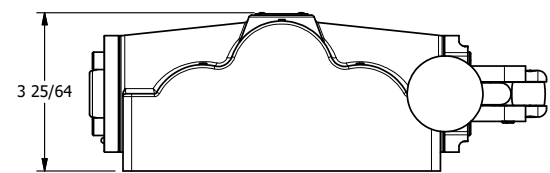

4

3

2

1

NOTES:
 1) REMOTE PILOT CAN BE ROUTED THROUGH SUBPLATE CONNECTION.

AAA
 PRODUCTS
 INTERNATIONAL
**AAA PRODUCTS
 INTERNATIONAL**
 7114 Harry Hines Blvd
 Dallas, TX 75235

TITLE: 1" SUBPLATE, LEVER, 3 POS,
 FRICTION POS, PILOT RTRN,
 270D LEVER