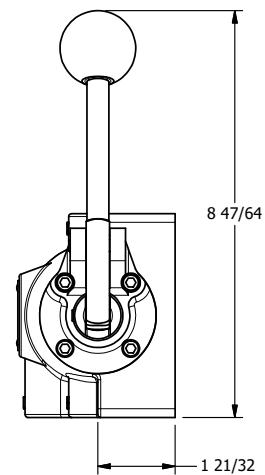

4

3

2

1

NOTES:  
 1) REMOTE PILOT CAN BE ROUTED THROUGH SUBPLATE CONNECTION.

**AAA**  
 PRODUCTS INTERNATIONAL  
 7114 Harry Hines Blvd  
 Dallas, TX 75235

TITLE: 1" SUBPLATE, LEVER, 3 POS,  
 FRICTION POS, PILOT RTRN,  
 90D LEVER

DRAWING NO.:  
 DIM\_HR8PR

THE INFORMATION CONTAINED WITHIN THIS DOCUMENT IS PROPRIETARY TO AAA PRODUCTS AND MAY NOT BE DISCLOSED WITHOUT PRIOR WRITTEN CONSENT

4

3

2

1