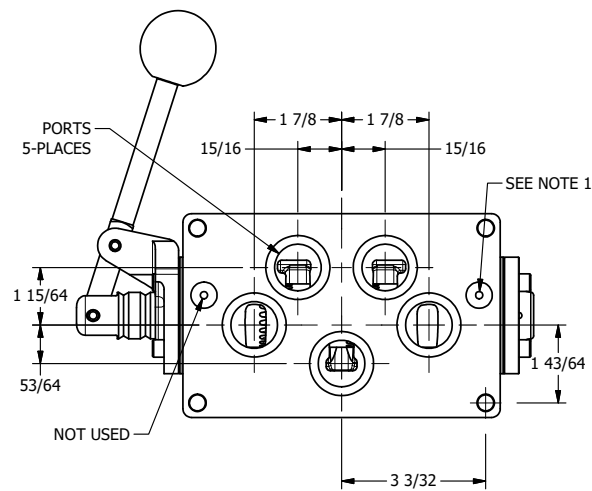

4

3

2

1

NOTES:  
 1) REMOTE PILOT CAN BE ROUTED THROUGH SUBPLATE CONNECTION.

**AAA**  
 PRODUCTS INTERNATIONAL  
 7114 Harry Hines Blvd  
 Dallas, TX 75235

TITLE: 1" SUBPLATE, LEVER, 3 POS,  
 FRICTION POS, PILOT RTRN,  
 90D LEVER

DRAWING NO.:  
 DIM\_HR8PR

THE INFORMATION CONTAINED WITHIN THIS DOCUMENT IS PROPRIETARY TO AAA PRODUCTS AND MAY NOT BE DISCLOSED WITHOUT PRIOR WRITTEN CONSENT

4

3

2

1