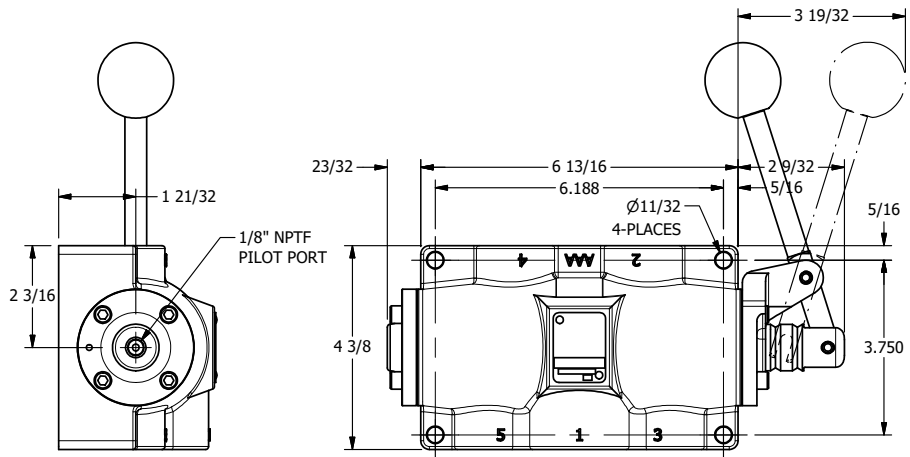

4

3

2

1

NOTES:  
 1) REMOTE PILOT CAN BE ROUTED THROUGH SUBPLATE CONNECTION.

**AAA**  
 PRODUCTS INTERNATIONAL  
 7114 Harry Hines Blvd  
 Dallas, TX 75235

TITLE: 1" SUBPLATE, LEVER, 3 POS,  
 FRICTION POS, PILOT RTRN,  
 90D LEVER

DRAWING NO.:  
 DIM\_HR8PR

THE INFORMATION CONTAINED WITHIN THIS DOCUMENT IS PROPRIETARY TO AAA PRODUCTS AND MAY NOT BE DISCLOSED WITHOUT PRIOR WRITTEN CONSENT

4

3

2

1