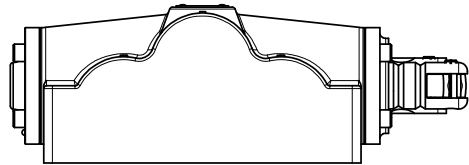

4

3

2

1

NOTES:  
 1) REMOTE PILOT CAN BE ROUTED THROUGH SUBPLATE CONNECTION.

**AAA**  
 PRODUCTS INTERNATIONAL  
 7114 Harry Hines Blvd  
 Dallas, TX 75235

TITLE: 1" SUBPLATE, LEVER, 3 POS,  
 FRICTION POS, PILOT RTRN,  
 90D LEVER