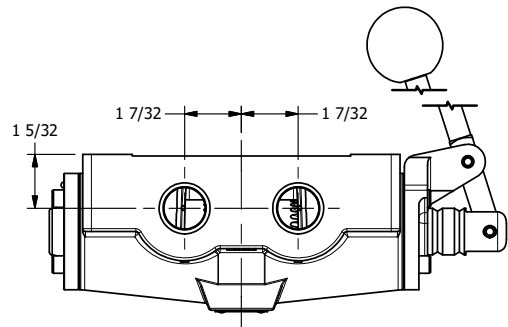

4

3

2

1

AAA
PRODUCTS
INTERNATIONAL

**AAA PRODUCTS
INTERNATIONAL**
7114 Harry Hines Blvd
Dallas, TX 75235

TITLE: 3/4" SIDE PORT, LEVER, 3 POS,
FRICTION POS, PILOT RTRN,
180D LEVER

DRAWING NO.:
DIM_HR6T