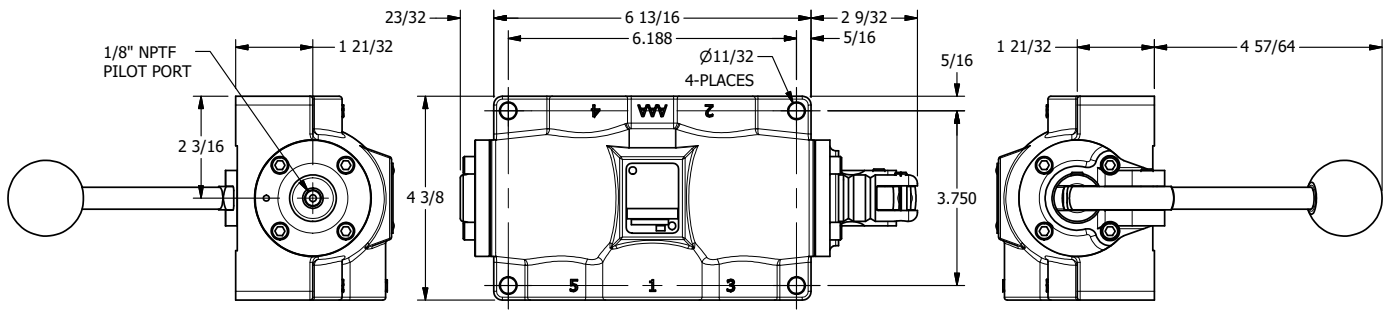

4

3

2

1

AAA
PRODUCTS
INTERNATIONAL

**AAA PRODUCTS
INTERNATIONAL**
7114 Harry Hines Blvd
Dallas, TX 75235

TITLE: 3/4" SIDE PORT, LEVER, 3 POS,
FRICTION POS, PILOT RTRN,
180D LEVER

DRAWING NO.:
DIM_HR6T