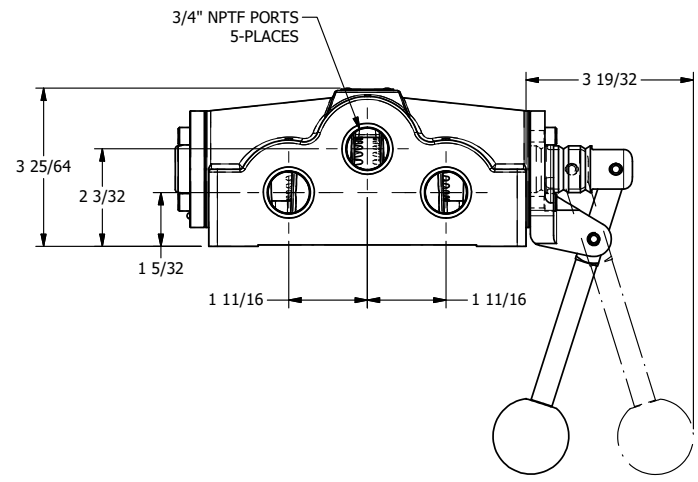

4

3

2

1

AAA
PRODUCTS
INTERNATIONAL

**AAA PRODUCTS
INTERNATIONAL**
7114 Harry Hines Blvd
Dallas, TX 75235

TITLE: 3/4" SIDE PORT, LEVER, 3 POS,
FRICTION POS, PILOT RTRN,
180D LEVER

DRAWING NO.:
DIM_HR6T