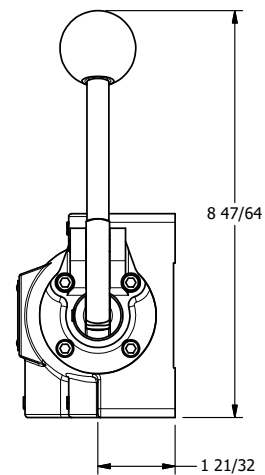

4

3

2

1

AAA
PRODUCTS
INTERNATIONAL

**AAA PRODUCTS
INTERNATIONAL**
7114 Harry Hines Blvd
Dallas, TX 75235

TITLE: 3/4" SIDE PORT, LEVER, 3 POS,
FRICTION POS, PILOT RTRN,
90D LEVER

DRAWING NO.:
DIM_HR6R