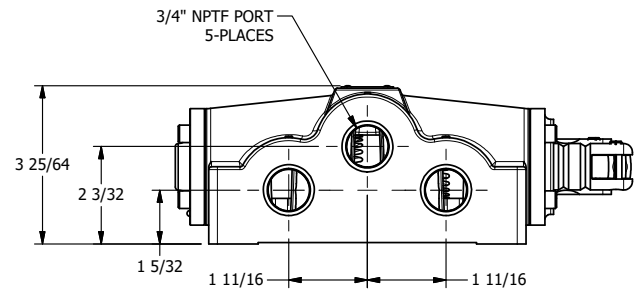

4

3

2

1

AAA
PRODUCTS
INTERNATIONAL

**AAA PRODUCTS
INTERNATIONAL**
7114 Harry Hines Blvd
Dallas, TX 75235

TITLE: 3/4" SIDE PORT, LEVER, 3 POS,
FRICTION POS, PILOT RTRN,
90D LEVER

DRAWING NO.:
DIM_HR6R