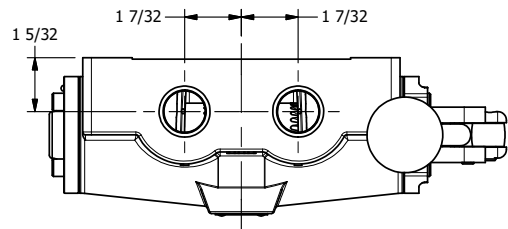

4

3

2

1

AAA
PRODUCTS
INTERNATIONAL

**AAA PRODUCTS
INTERNATIONAL**
7114 Harry Hines Blvd
Dallas, TX 75235

TITLE: 3/4" SIDE PORT, LEVER, 3 POS,
FRICTION POS, PILOT RTRN,
90D LEVER

DRAWING NO.:
DIM_HR6R