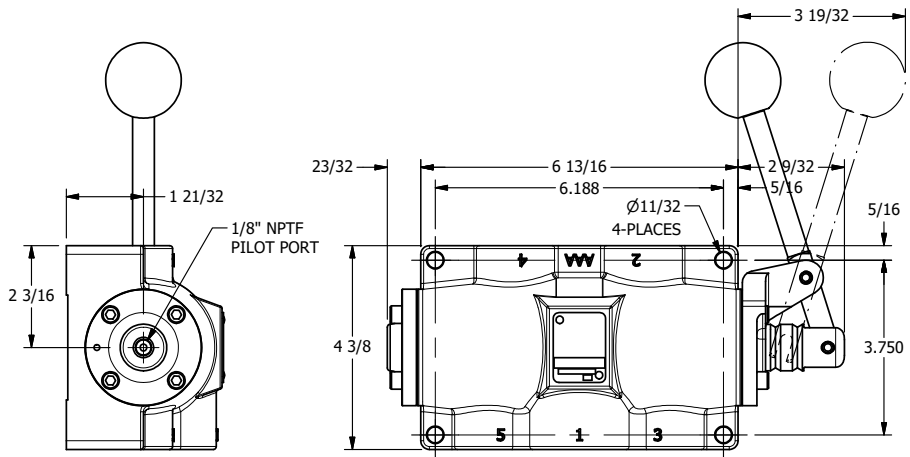

4

3

2

1

AAA
PRODUCTS
INTERNATIONAL

**AAA PRODUCTS
INTERNATIONAL**
7114 Harry Hines Blvd
Dallas, TX 75235

TITLE: 3/4" SIDE PORT, LEVER, 3 POS,
FRICTION POS, PILOT RTRN,
90D LEVER

DRAWING NO.:
DIM_HR6R