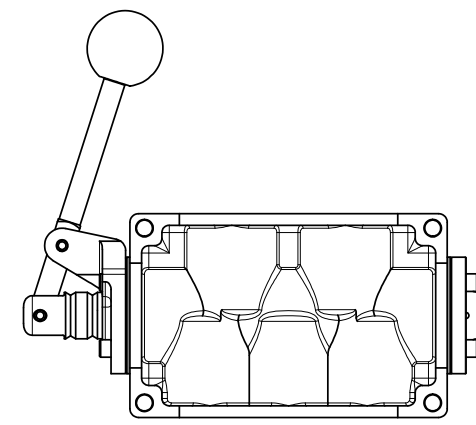

4

3

2

1

AAA
PRODUCTS
INTERNATIONAL

**AAA PRODUCTS
INTERNATIONAL**
7114 Harry Hines Blvd
Dallas, TX 75235

TITLE: 3/4" SIDE PORT, LEVER, 3 POS,
FRICTION POS, PILOT RTRN,
90D LEVER

DRAWING NO.:
DIM_HR6R