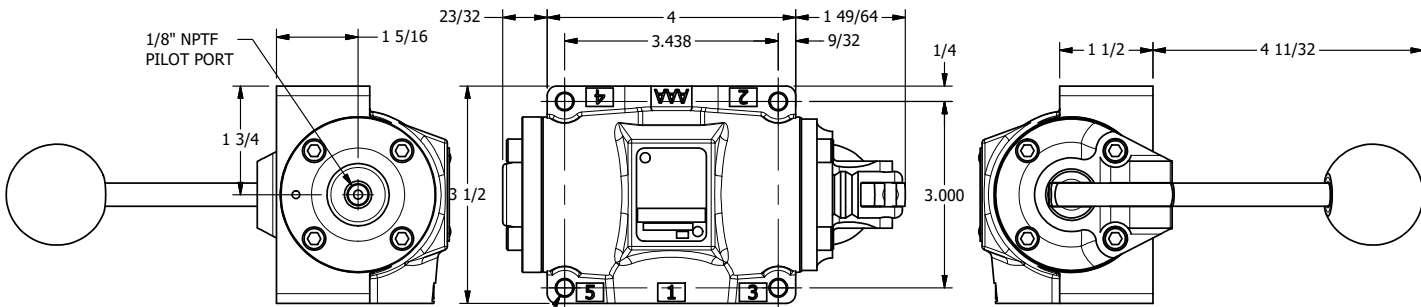

4

3

2

1

AAA
PRODUCTS
INTERNATIONAL

AAA PRODUCTS INTERNATIONAL
7114 Harry Hines Blvd
Dallas, TX 75235

TITLE: 1/2" SIDE PORT, LEVER, 2 POS,
FRICTION POS, PILOT RTRN,
180D LEVER

DRAWING NO.:
DIM_HR4T