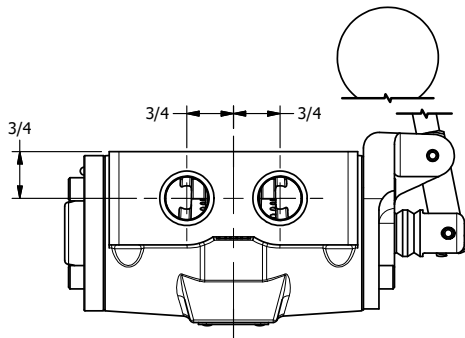

4

3

2

1

AAA
PRODUCTS
INTERNATIONAL

AAA PRODUCTS INTERNATIONAL
7114 Harry Hines Blvd
Dallas, TX 75235

TITLE: 1/2" SIDE PORT, LEVER, 2 POS,
FRICTION POS, PILOT RTRN,
180D LEVER

DRAWING NO.:
DIM_HR4T