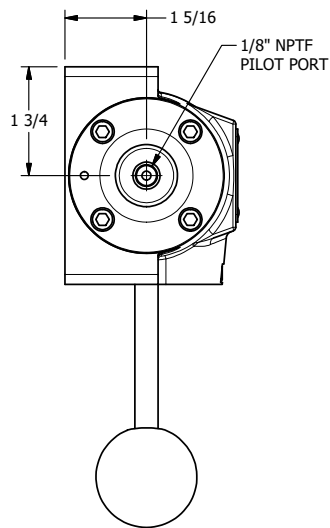

4

3

2

1

AAA
PRODUCTS
INTERNATIONAL

AAA PRODUCTS INTERNATIONAL
7114 Harry Hines Blvd
Dallas, TX 75235

TITLE: 1/2" SIDE PORT, LEVER, 2 POS,
FRICTION POS, PILOT RTRN,
270D LEVER

DRAWING NO.:
DIM_HR4RT