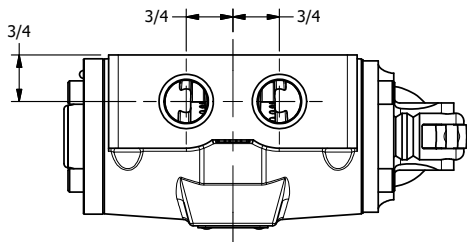

4

3

2

1

AAA
PRODUCTS
INTERNATIONAL

AAA PRODUCTS INTERNATIONAL
7114 Harry Hines Blvd
Dallas, TX 75235

TITLE: 1/2" SIDE PORT, LEVER, 2 POS,
FRICTION POS, PILOT RTRN,
270D LEVER

DRAWING NO.:
DIM_HR4RT