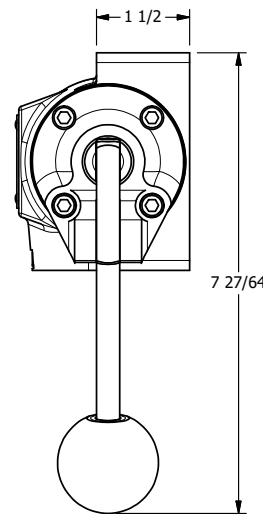

4

3

2

1

AAA
PRODUCTS
INTERNATIONAL

AAA PRODUCTS INTERNATIONAL
7114 Harry Hines Blvd
Dallas, TX 75235

TITLE: 1/2" SIDE PORT, LEVER, 2 POS,
FRICTION POS, PILOT RTRN,
270D LEVER

DRAWING NO.:
DIM_HR4RT