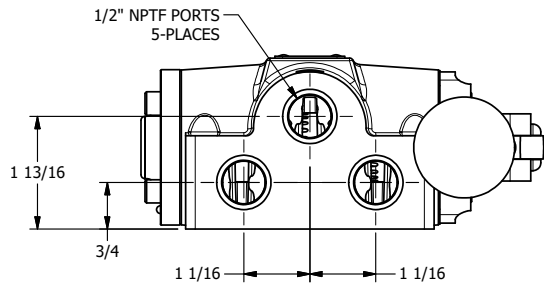

4

3

2

1

AAA
PRODUCTS
INTERNATIONAL

AAA PRODUCTS INTERNATIONAL
7114 Harry Hines Blvd
Dallas, TX 75235

TITLE: 1/2" SIDE PORT, LEVER, 2 POS,
FRICTION POS, PILOT RTRN,
270D LEVER

DRAWING NO.:
DIM_HR4RT