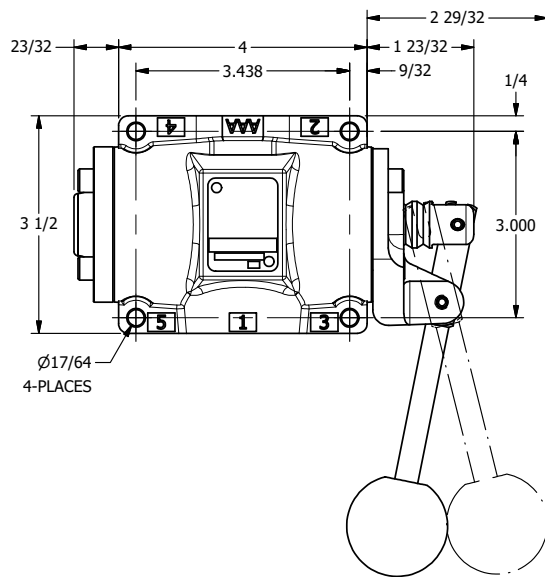

4

3

2

1

AAA
PRODUCTS
INTERNATIONAL

AAA PRODUCTS INTERNATIONAL
7114 Harry Hines Blvd
Dallas, TX 75235

TITLE: 1/2" SIDE PORT, LEVER, 2 POS,
FRICTION POS, PILOT RTRN,
270D LEVER

DRAWING NO.:
DIM_HR4RT