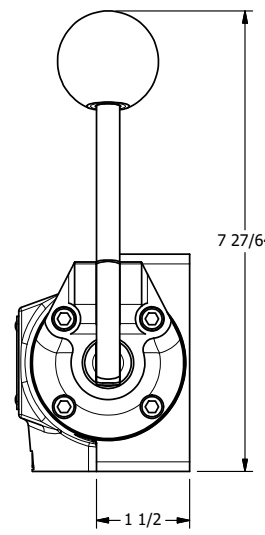

4

3

2

1

AAA
PRODUCTS
INTERNATIONAL

**AAA PRODUCTS
INTERNATIONAL**
7114 Harry Hines Blvd
Dallas, TX 75235

TITLE: 1/2" SIDE PORT, LEVER, 2 POS,
FRICTION POS, PILOT RTRN,
90D LEVER

DRAWING NO.:
DIM_HR4R