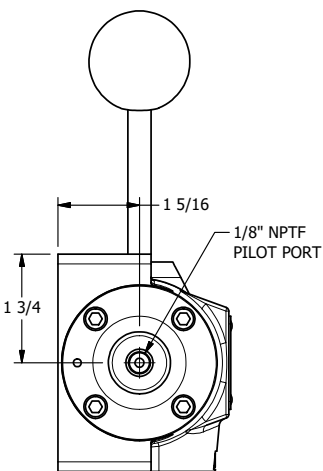

4

3

2

1

AAA
PRODUCTS
INTERNATIONAL

**AAA PRODUCTS
INTERNATIONAL**
7114 Harry Hines Blvd
Dallas, TX 75235

TITLE: 1/2" SIDE PORT, LEVER, 2 POS,
FRICTION POS, PILOT RTRN,
90D LEVER

DRAWING NO.:
DIM_HR4R