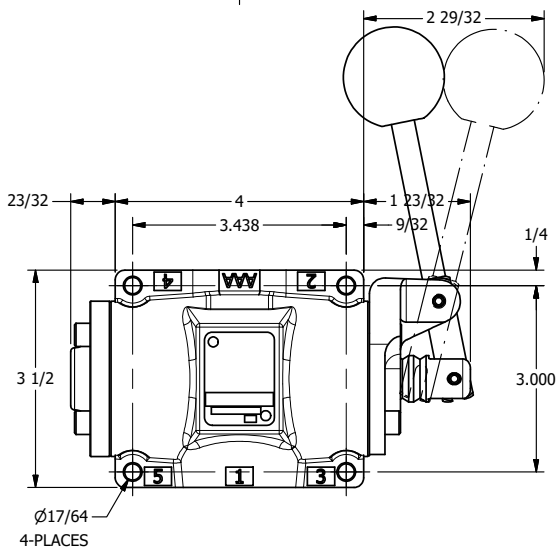

4

3

2

1

AAA
PRODUCTS
INTERNATIONAL

**AAA PRODUCTS
INTERNATIONAL**
7114 Harry Hines Blvd
Dallas, TX 75235

TITLE: 1/2" SIDE PORT, LEVER, 2 POS,
FRICTION POS, PILOT RTRN,
90D LEVER

DRAWING NO.:
DIM_HR4R