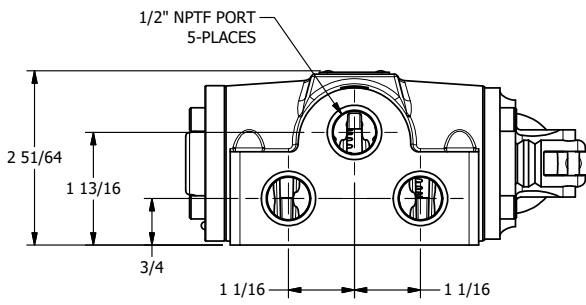

4

3

2

1

AAA
PRODUCTS
INTERNATIONAL

**AAA PRODUCTS
INTERNATIONAL**
7114 Harry Hines Blvd
Dallas, TX 75235

TITLE: 1/2" SIDE PORT, LEVER, 2 POS,
FRICTION POS, PILOT RTRN,
90D LEVER

DRAWING NO.:
DIM_HR4R