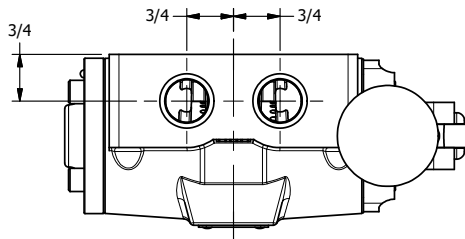

4

3

2

1

AAA
PRODUCTS
INTERNATIONAL

**AAA PRODUCTS
INTERNATIONAL**
7114 Harry Hines Blvd
Dallas, TX 75235

TITLE: 1/2" SIDE PORT, LEVER, 2 POS,
FRICTION POS, PILOT RTRN,
90D LEVER

DRAWING NO.:
DIM_HR4R