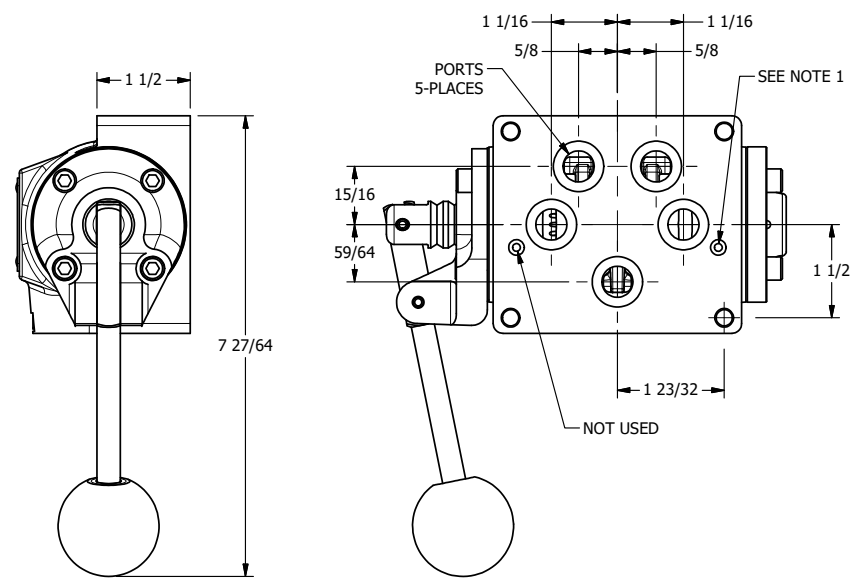

NOTES:
 1) REMOTE PILOT CAN BE ROUTED THROUGH SUBPLATE CONNECTION.

AAA
 PRODUCTS
 INTERNATIONAL
 7114 Harry Hines Blvd
 Dallas, TX 75235

TITLE: 1/2" SUBPLATE, LEVER, 2 POS,
 FRICTION POS, PILOT RTRN,
 270D LEVER

DRAWING NO.:
 DIM_HR4PRT

THE INFORMATION CONTAINED WITHIN THIS DOCUMENT IS PROPRIETARY TO AAA PRODUCTS AND MAY NOT BE DISCLOSED WITHOUT PRIOR WRITTEN CONSENT

4

3

2

1