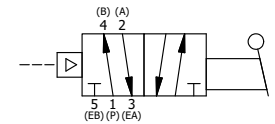

4

3

2

1

B

B

A

A

NOTES:
 1) REMOTE PILOT CAN BE ROUTED THROUGH SUBPLATE CONNECTION.

AAA
 PRODUCTS
 INTERNATIONAL
 7114 Harry Hines Blvd
 Dallas, TX 75235

TITLE: 1/2" SUBPLATE, LEVER, 2 POS,
 FRICTION POS, PILOT RTRN,
 270D LEVER