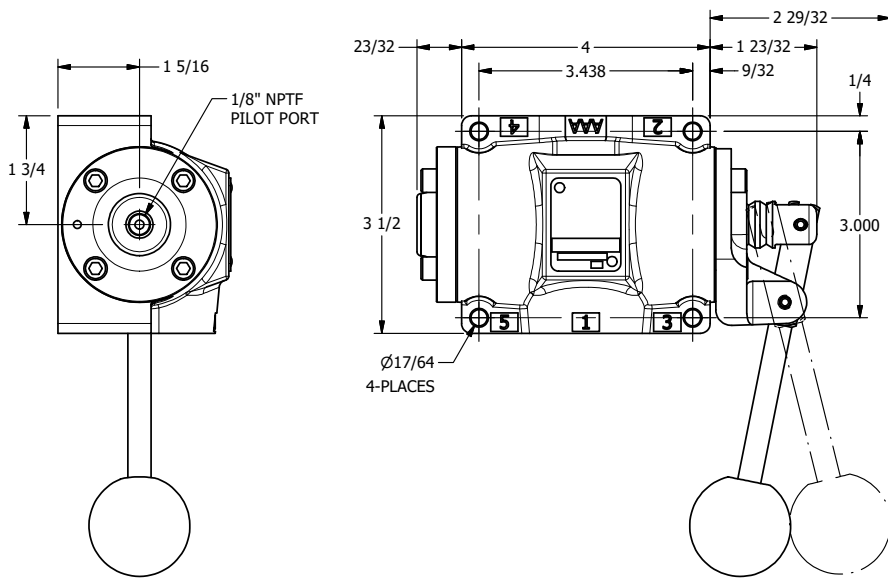

NOTES:
 1) REMOTE PILOT CAN BE ROUTED THROUGH SUBPLATE CONNECTION.

AAA
 PRODUCTS
 INTERNATIONAL
 7114 Harry Hines Blvd
 Dallas, TX 75235

TITLE: 1/2" SUBPLATE, LEVER, 2 POS,
 FRICTION POS, PILOT RTRN,
 270D LEVER

DRAWING NO.:
 DIM_HR4PRT

THE INFORMATION CONTAINED WITHIN THIS DOCUMENT IS PROPRIETARY TO AAA PRODUCTS AND MAY NOT BE DISCLOSED WITHOUT PRIOR WRITTEN CONSENT

4

3

2

1