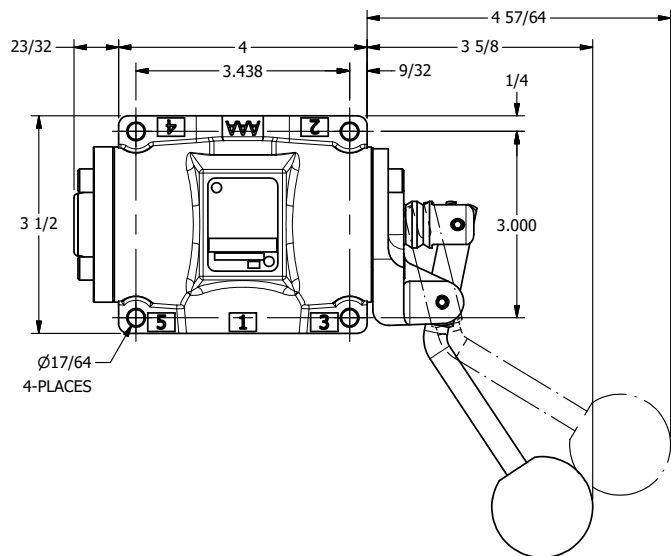

NOTES:  
1) REMOTE PILOT CAN BE ROUTED THROUGH SUBPLATE CONNECTION.

**AAA**  
PRODUCTS  
INTERNATIONAL  
AAA PRODUCTS  
INTERNATIONAL  
7114 Harry Hines Blvd  
Dallas, TX 75235

TITLE: 1/2" SUBPLATE, LEVER, 2 POS,  
FRCTN POS, PILOT RTRN,  
CRVD LVR, 270D LVR

DRAWING NO.:  
DIM\_HR4PCRT

THE INFORMATION CONTAINED WITHIN THIS DOCUMENT IS PROPRIETARY TO AAA PRODUCTS AND MAY NOT BE DISCLOSED WITHOUT PRIOR WRITTEN CONSENT

4

3

2

1