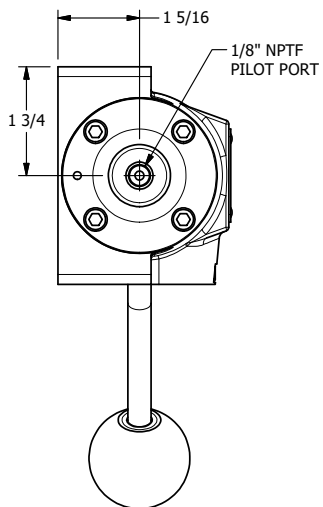

4

3

2

1

B

B

A

A

NOTES:  
1) REMOTE PILOT CAN BE ROUTED THROUGH SUBPLATE CONNECTION.

**AAA**  
PRODUCTS  
INTERNATIONAL  
AAA PRODUCTS  
INTERNATIONAL  
7114 Harry Hines Blvd  
Dallas, TX 75235

TITLE: 1/2" SUBPLATE, LEVER, 2 POS,  
FRCTN POS, PILOT RTRN,  
CRVD LVR, 270D LVR

DRAWING NO.:  
DIM\_HR4PCRT

THE INFORMATION CONTAINED WITHIN THIS DOCUMENT IS PROPRIETARY TO AAA PRODUCTS AND MAY NOT BE DISCLOSED WITHOUT PRIOR WRITTEN CONSENT

4

3

2

1