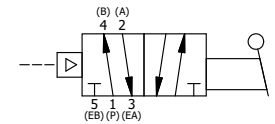

4

3

2

1

B

B

A

A

NOTES:  
1) REMOTE PILOT CAN BE ROUTED THROUGH SUBPLATE CONNECTION.

**AAA**  
PRODUCTS  
INTERNATIONAL  
AAA PRODUCTS  
INTERNATIONAL  
7114 Harry Hines Blvd  
Dallas, TX 75235

TITLE: 1/2" SUBPLATE, LEVER, 2 POS,  
FRCTN POS, PILOT RTRN,  
CRVD LVR, 270D LVR