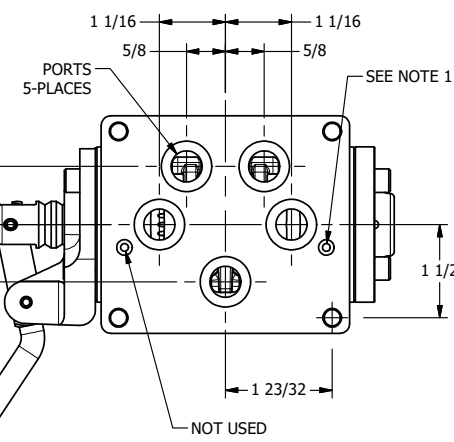

NOTES:  
1) REMOTE PILOT CAN BE ROUTED THROUGH SUBPLATE CONNECTION.

**AAA**  
PRODUCTS  
INTERNATIONAL  
AAA PRODUCTS  
INTERNATIONAL  
7114 Harry Hines Blvd  
Dallas, TX 75235

TITLE: 1/2" SUBPLATE, LEVER, 2 POS,  
FRCTN POS, PILOT RTRN,  
CRVD LVR, 270D LVR

DRAWING NO.:  
DIM\_HR4PCRT

THE INFORMATION CONTAINED WITHIN THIS DOCUMENT IS PROPRIETARY TO AAA PRODUCTS AND MAY NOT BE DISCLOSED WITHOUT PRIOR WRITTEN CONSENT

4

3

2

1