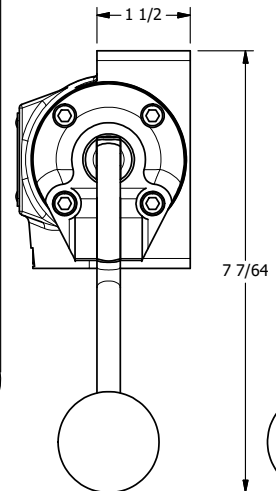

4

3

2

1

B

B

A

A

NOTES:  
1) REMOTE PILOT CAN BE ROUTED THROUGH SUBPLATE CONNECTION.

**AAA**  
PRODUCTS  
INTERNATIONAL  
AAA PRODUCTS  
INTERNATIONAL  
7114 Harry Hines Blvd  
Dallas, TX 75235

TITLE: 1/2" SUBPLATE, LEVER, 2 POS,  
FRCTN POS, PILOT RTRN,  
CRVD LVR, 270D LVR

DRAWING NO.:  
DIM\_HR4PCRT

THE INFORMATION CONTAINED WITHIN THIS DOCUMENT IS PROPRIETARY TO AAA PRODUCTS AND MAY NOT BE DISCLOSED WITHOUT PRIOR WRITTEN CONSENT

4

3

2

1