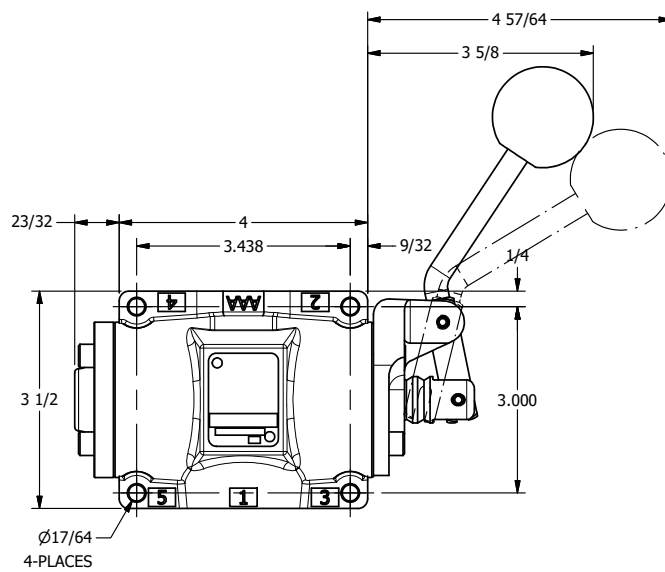

NOTES:
 1) REMOTE PILOT CAN BE ROUTED THROUGH SUBPLATE CONNECTION.

AAA
 PRODUCTS
 INTERNATIONAL
 7114 Harry Hines Blvd
 Dallas, TX 75235

TITLE: 1/2" SUBPLATE, LEVER, 2 POS,
 FRCTN POS, PILOT RTRN,
 CRVD LVR, 90D LVR