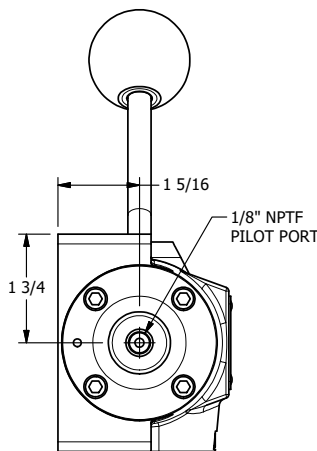

NOTES:
 1) REMOTE PILOT CAN BE ROUTED THROUGH SUBPLATE CONNECTION.

AAA
 PRODUCTS
 INTERNATIONAL
 7114 Harry Hines Blvd
 Dallas, TX 75235

TITLE: 1/2" SUBPLATE, LEVER, 2 POS,
 FRCTN POS, PILOT RTRN,
 CRVD LVR, 90D LVR