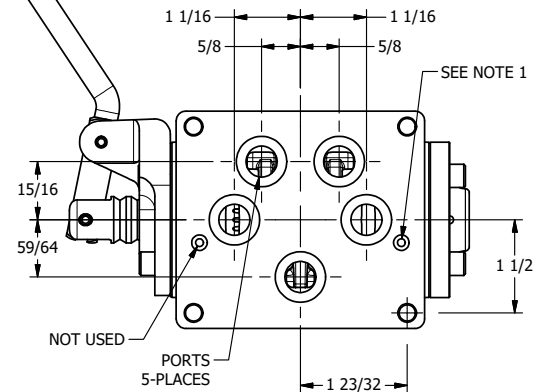

NOTES:
 1) REMOTE PILOT CAN BE ROUTED THROUGH SUBPLATE CONNECTION.

AAA
 PRODUCTS
 INTERNATIONAL
 7114 Harry Hines Blvd
 Dallas, TX 75235

TITLE: 1/2" SUBPLATE, LEVER, 2 POS,
 FRCTN POS, PILOT RTRN,
 CRVD LVR, 90D LVR

DRAWING NO.:
 DIM_HR4PCR

THE INFORMATION CONTAINED WITHIN THIS DOCUMENT IS PROPRIETARY TO AAA PRODUCTS AND MAY NOT BE DISCLOSED WITHOUT PRIOR WRITTEN CONSENT

4

3

2

1