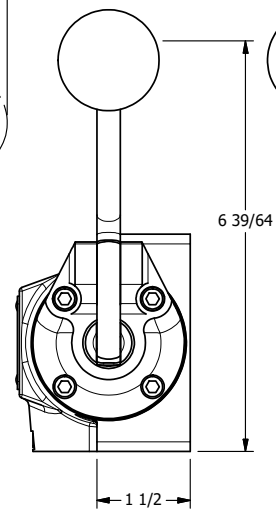

4

3

2

1

B

B

A

A

NOTES:
 1) REMOTE PILOT CAN BE ROUTED THROUGH SUBPLATE CONNECTION.

AAA
 PRODUCTS
 INTERNATIONAL
 7114 Harry Hines Blvd
 Dallas, TX 75235

TITLE: 1/2" SUBPLATE, LEVER, 2 POS,
 FRCTN POS, PILOT RTRN,
 CRVD LVR, 90D LVR

DRAWING NO.:
 DIM_HR4PCR

THE INFORMATION CONTAINED WITHIN THIS DOCUMENT IS PROPRIETARY TO AAA PRODUCTS AND MAY NOT BE DISCLOSED WITHOUT PRIOR WRITTEN CONSENT

4

3

2

1