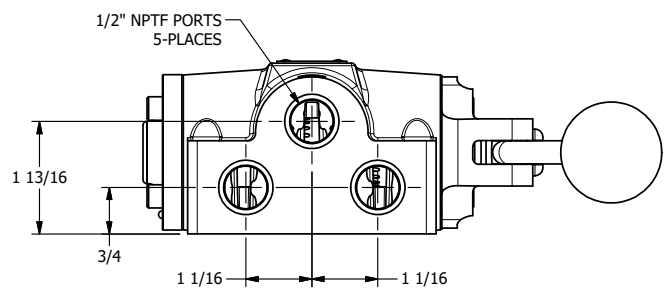

4

3

2

1

AAA
PRODUCTS
INTERNATIONAL

AAA PRODUCTS INTERNATIONAL
7114 Harry Hines Blvd
Dallas, TX 75235

TITLE: 1/2" SIDE PORT, LEVER, 2 POS,
FRCTN POS, PILOT RTRN,
CRVD LVR, 270D LVR

DRAWING NO.:
DIM_HR4CRT