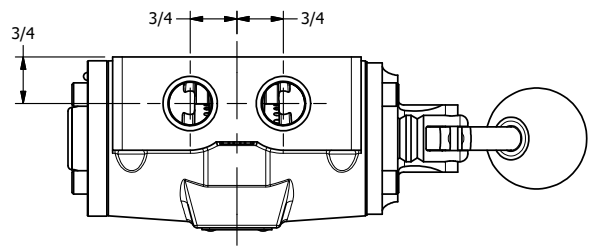

4

3

2

1

AAA
PRODUCTS
INTERNATIONAL

AAA PRODUCTS INTERNATIONAL
7114 Harry Hines Blvd
Dallas, TX 75235

TITLE: 1/2" SIDE PORT, LEVER, 2 POS,
FRCTN POS, PILOT RTRN,
CRVD LVR, 270D LVR

DRAWING NO.:
DIM_HR4CRT