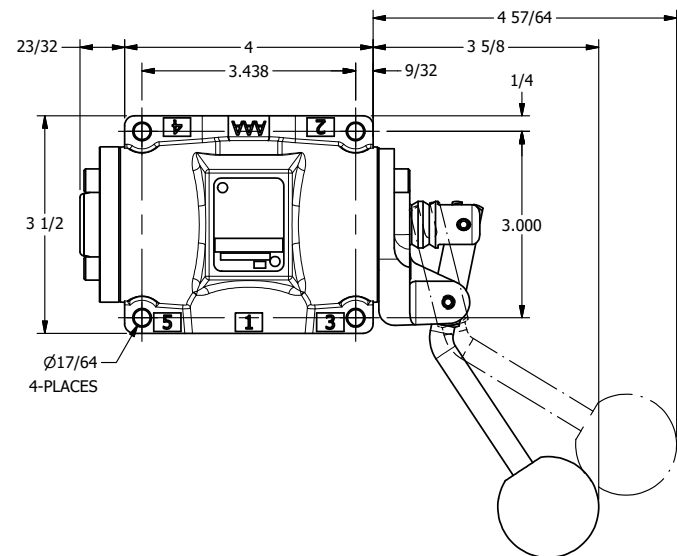

4

3

2

1

AAA
PRODUCTS
INTERNATIONAL

AAA PRODUCTS INTERNATIONAL
7114 Harry Hines Blvd
Dallas, TX 75235

TITLE: 1/2" SIDE PORT, LEVER, 2 POS,
FRCTN POS, PILOT RTRN,
CRVD LVR, 270D LVR

DRAWING NO.:
DIM_HR4CRT