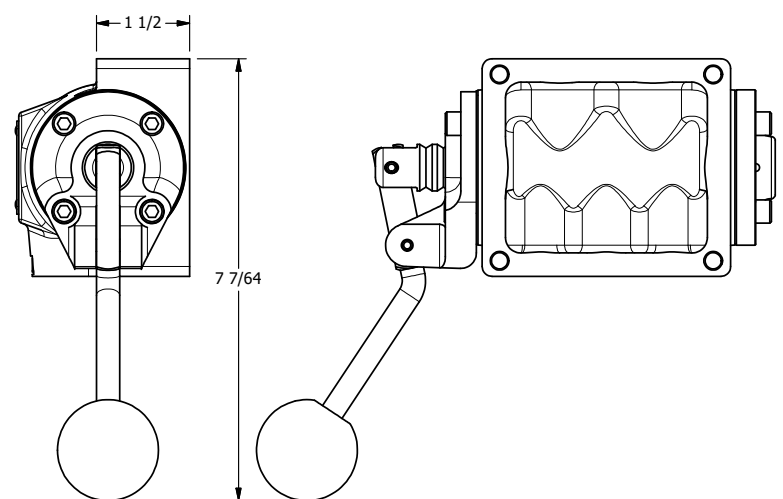

4

3

2

1

AAA
PRODUCTS
INTERNATIONAL

AAA PRODUCTS INTERNATIONAL
7114 Harry Hines Blvd
Dallas, TX 75235

TITLE: 1/2" SIDE PORT, LEVER, 2 POS,
FRCTN POS, PILOT RTRN,
CRVD LVR, 270D LVR

DRAWING NO.:
DIM_HR4CRT