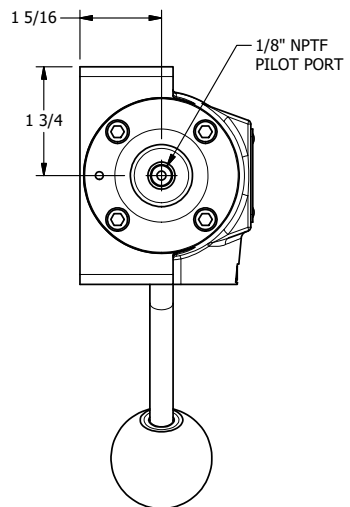

4

3

2

1

AAA
PRODUCTS
INTERNATIONAL

AAA PRODUCTS INTERNATIONAL
7114 Harry Hines Blvd
Dallas, TX 75235

TITLE: 1/2" SIDE PORT, LEVER, 2 POS,
FRCTN POS, PILOT RTRN,
CRVD LVR, 270D LVR

DRAWING NO.:
DIM_HR4CRT