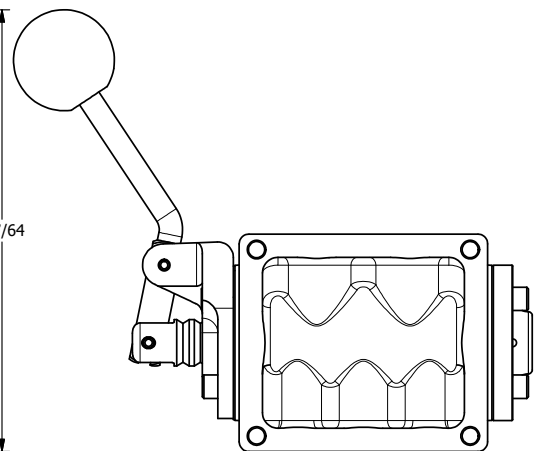

4

3

2

1

AAA
PRODUCTS
INTERNATIONAL

**AAA PRODUCTS
INTERNATIONAL**
7114 Harry Hines Blvd
Dallas, TX 75235

TITLE: 1/2" SIDE PORT, LEVER, 2 POS,
FRCTN POS, PILOT RTRN,
CRVD LVR, 90D LVR

DRAWING NO.:
DIM_HR4CR