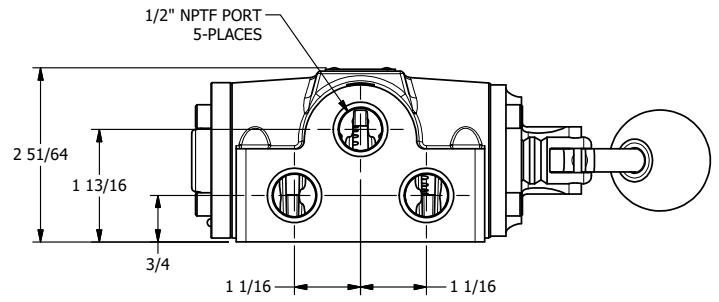

4

3

2

1

AAA
PRODUCTS
INTERNATIONAL

**AAA PRODUCTS
INTERNATIONAL**
7114 Harry Hines Blvd
Dallas, TX 75235

TITLE: 1/2" SIDE PORT, LEVER, 2 POS,
FRCTN POS, PILOT RTRN,
CRVD LVR, 90D LVR

DRAWING NO.:
DIM_HR4CR