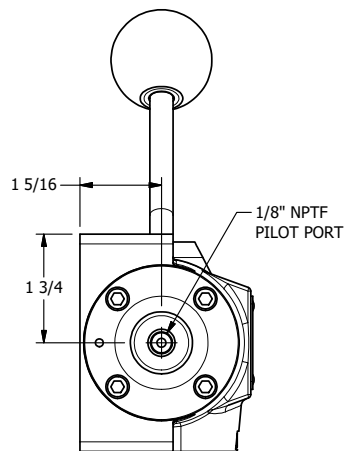

4

3

2

1

AAA
PRODUCTS
INTERNATIONAL

**AAA PRODUCTS
INTERNATIONAL**
7114 Harry Hines Blvd
Dallas, TX 75235

TITLE: 1/2" SIDE PORT, LEVER, 2 POS,
FRCTN POS, PILOT RTRN,
CRVD LVR, 90D LVR

DRAWING NO.:
DIM_HR4CR