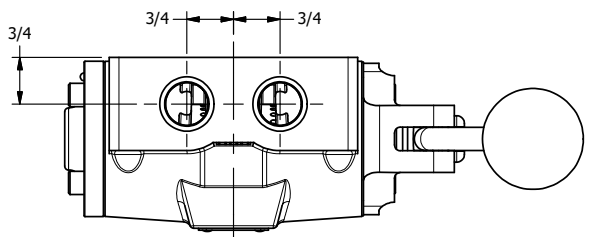

4

3

2

1

AAA
PRODUCTS
INTERNATIONAL

**AAA PRODUCTS
INTERNATIONAL**
7114 Harry Hines Blvd
Dallas, TX 75235

TITLE: 1/2" SIDE PORT, LEVER, 2 POS,
FRCTN POS, PILOT RTRN,
CRVD LVR, 90D LVR

DRAWING NO.:
DIM_HR4CR