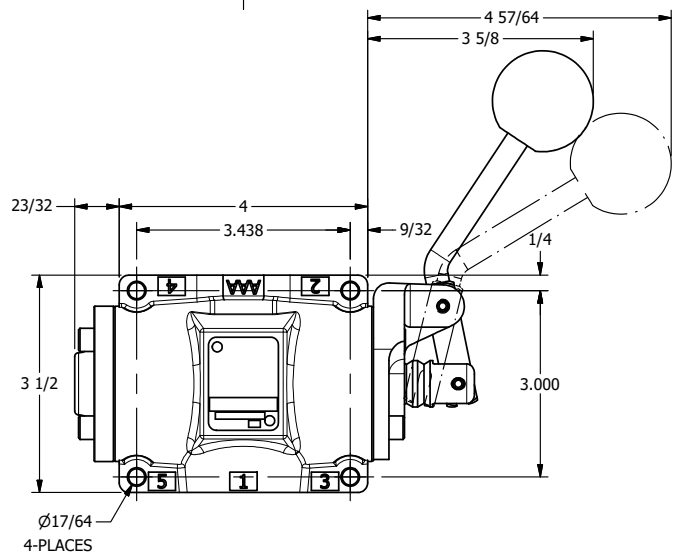

4

3

2

1

AAA
PRODUCTS
INTERNATIONAL

**AAA PRODUCTS
INTERNATIONAL**
7114 Harry Hines Blvd
Dallas, TX 75235

TITLE: 1/2" SIDE PORT, LEVER, 2 POS,
FRCTN POS, PILOT RTRN,
CRVD LVR, 90D LVR

DRAWING NO.:
DIM_HR4CR