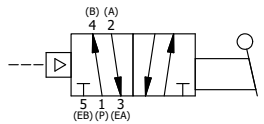

AAA
 PRODUCTS
 INTERNATIONAL
 7114 Harry Hines Blvd
 Dallas, TX 75235

TITLE: $1/2"$ SIDE PORT, LEVER, 2 POS,
 FRICTION POS, PILOT RTRN,
 CURVED LEVER

DRAWING NO.:
 DIM_HR4C

THE INFORMATION CONTAINED WITHIN THIS DOCUMENT IS PROPRIETARY TO AAA PRODUCTS AND MAY NOT BE DISCLOSED WITHOUT PRIOR WRITTEN CONSENT