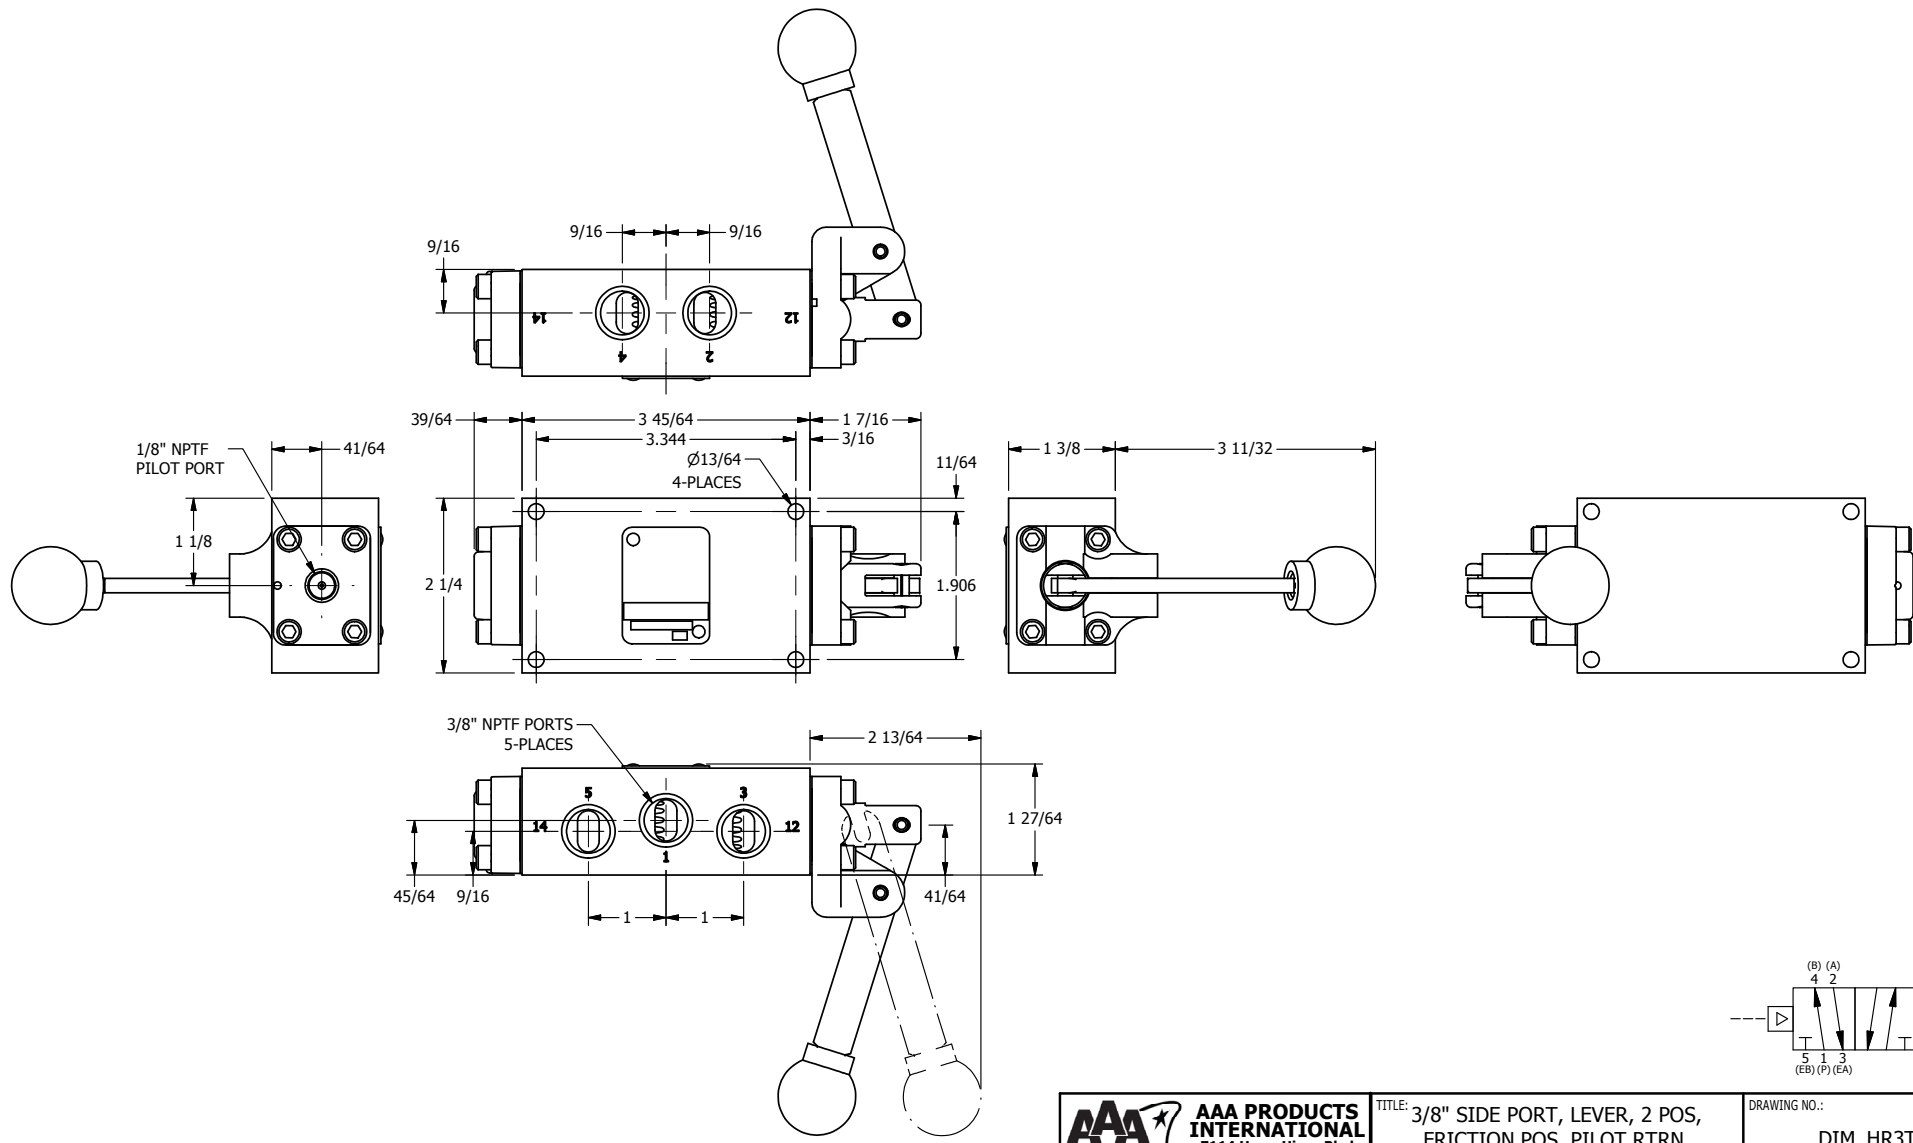

AAA
PRODUCTS
INTERNATIONAL

**AAA PRODUCTS
INTERNATIONAL**
7114 Harry Hines Blvd
Dallas, TX 75235

TITLE: 3/8" SIDE PORT, LEVER, 2 POS,
FRICTION POS, PILOT RTRN,
180D LEVER

DRAWING NO.:
DIM_HR3T

THE INFORMATION CONTAINED WITHIN THIS DOCUMENT IS PROPRIETARY TO AAA PRODUCTS AND MAY NOT BE DISCLOSED WITHOUT PRIOR WRITTEN CONSENT