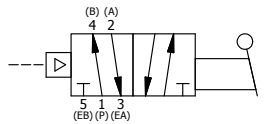

4

3

2

1

B

B

A

A

AAA
PRODUCTS
INTERNATIONAL

**AAA PRODUCTS
INTERNATIONAL**
7114 Harry Hines Blvd
Dallas, TX 75235

TITLE: 3/8" SIDE PORT, LEVER, 2 POS,
FRICTION POS, PILOT RTRN,
180D LEVER

DRAWING NO.:
DIM_HR3T

THE INFORMATION CONTAINED WITHIN THIS DOCUMENT IS PROPRIETARY TO AAA PRODUCTS AND MAY NOT BE DISCLOSED WITHOUT PRIOR WRITTEN CONSENT