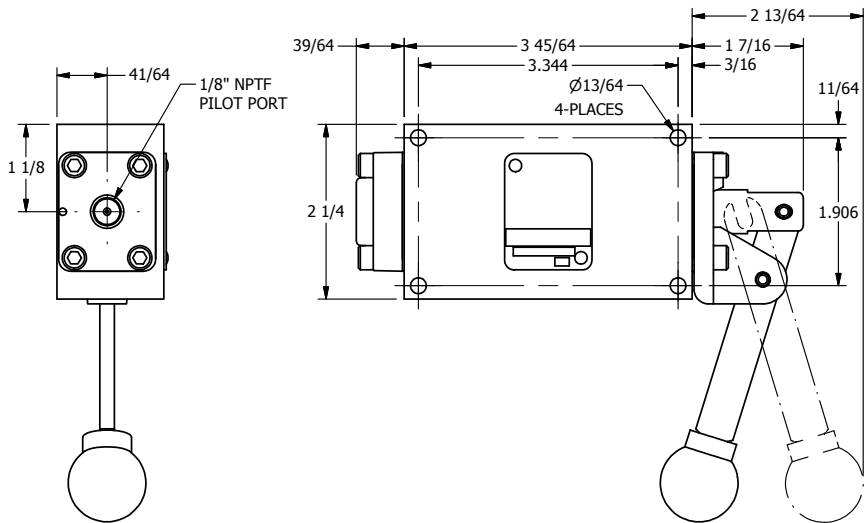

4

3

2

1

AAA
PRODUCTS
INTERNATIONAL

AAA PRODUCTS INTERNATIONAL
7114 Harry Hines Blvd
Dallas, TX 75235

TITLE: 3/8" SIDE PORT, LEVER, 2 POS,
FRICTION POS, PILOT RTRN,
270D LEVER

DRAWING NO.:
DIM_HR3RT