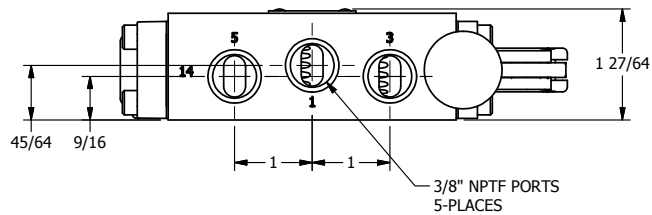

4

3

2

1

AAA
PRODUCTS
INTERNATIONAL

AAA PRODUCTS INTERNATIONAL
7114 Harry Hines Blvd
Dallas, TX 75235

TITLE: 3/8" SIDE PORT, LEVER, 2 POS,
FRICTION POS, PILOT RTRN,
270D LEVER

DRAWING NO.:
DIM_HR3RT