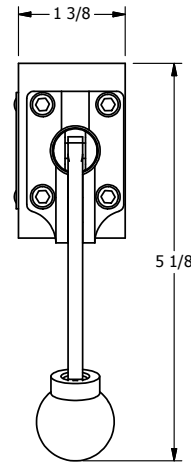

4

3

2

1

AAA
PRODUCTS
INTERNATIONAL

AAA PRODUCTS INTERNATIONAL
7114 Harry Hines Blvd
Dallas, TX 75235

TITLE: 3/8" SIDE PORT, LEVER, 2 POS,
FRICTION POS, PILOT RTRN,
270D LEVER

DRAWING NO.:
DIM_HR3RT