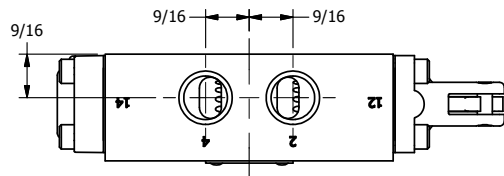

4

3

2

1

AAA
PRODUCTS
INTERNATIONAL

AAA PRODUCTS INTERNATIONAL
7114 Harry Hines Blvd
Dallas, TX 75235

TITLE: 3/8" SIDE PORT, LEVER, 2 POS,
FRICTION POS, PILOT RTRN,
270D LEVER

DRAWING NO.:
DIM_HR3RT