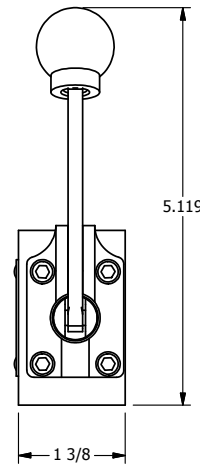

4

3

2

1

4

3

2

1

AAA
PRODUCTS
INTERNATIONAL

**AAA PRODUCTS
INTERNATIONAL**
7114 Harry Hines Blvd
Dallas, TX 75235

TITLE: 3/8" SIDE PORT, LEVER, 2 POS,
FRICTION POS, PILOT RTRN,
90D LEVER

DRAWING NO.:
DIM_HR3R

THE INFORMATION CONTAINED WITHIN THIS DOCUMENT IS PROPRIETARY TO AAA PRODUCTS AND MAY NOT BE DISCLOSED WITHOUT PRIOR WRITTEN CONSENT