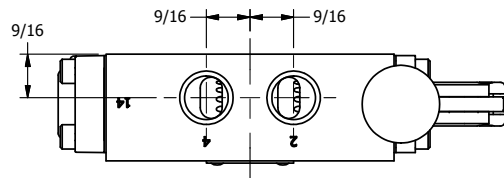

4

3

2

1

4

3

2

1

AAA
PRODUCTS
INTERNATIONAL

**AAA PRODUCTS
INTERNATIONAL**
7114 Harry Hines Blvd
Dallas, TX 75235

TITLE: 3/8" SIDE PORT, LEVER, 2 POS,
FRICTION POS, PILOT RTRN,
90D LEVER

DRAWING NO.:
DIM_HR3R

THE INFORMATION CONTAINED WITHIN THIS DOCUMENT IS PROPRIETARY TO AAA PRODUCTS AND MAY NOT BE DISCLOSED WITHOUT PRIOR WRITTEN CONSENT