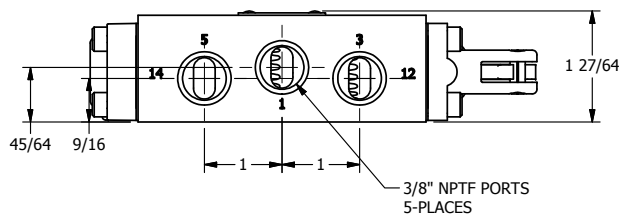

4

3

2

1

4

3

2

1

AAA
PRODUCTS
INTERNATIONAL

**AAA PRODUCTS
INTERNATIONAL**
7114 Harry Hines Blvd
Dallas, TX 75235

TITLE: 3/8" SIDE PORT, LEVER, 2 POS,
FRICTION POS, PILOT RTRN,
90D LEVER

DRAWING NO.:
DIM_HR3R

THE INFORMATION CONTAINED WITHIN THIS DOCUMENT IS PROPRIETARY TO AAA PRODUCTS AND MAY NOT BE DISCLOSED WITHOUT PRIOR WRITTEN CONSENT