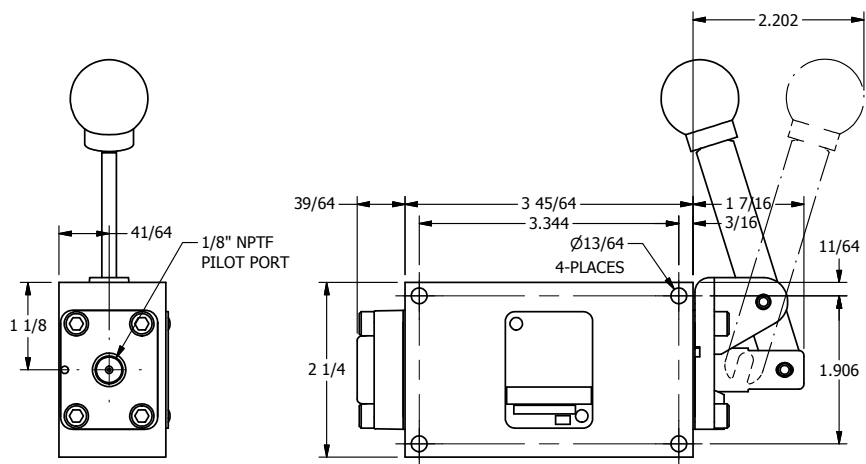

4

3

2

1

4

3

2

1

AAA
PRODUCTS
INTERNATIONAL

**AAA PRODUCTS
INTERNATIONAL**
7114 Harry Hines Blvd
Dallas, TX 75235

TITLE: 3/8" SIDE PORT, LEVER, 2 POS,
FRICTION POS, PILOT RTRN,
90D LEVER

DRAWING NO.:
DIM_HR3R

THE INFORMATION CONTAINED WITHIN THIS DOCUMENT IS PROPRIETARY TO AAA PRODUCTS AND MAY NOT BE DISCLOSED WITHOUT PRIOR WRITTEN CONSENT