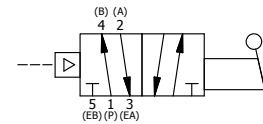

4

3

2

1

4

3

2

1

AAA
PRODUCTS
INTERNATIONAL

**AAA PRODUCTS
INTERNATIONAL**
7114 Harry Hines Blvd
Dallas, TX 75235

TITLE: 3/8" SIDE PORT, LEVER, 2 POS,
FRICTION POS, PILOT RTRN,
90D LEVER

DRAWING NO.:
DIM_HR3R

THE INFORMATION CONTAINED WITHIN THIS DOCUMENT IS PROPRIETARY TO AAA PRODUCTS AND MAY NOT BE DISCLOSED WITHOUT PRIOR WRITTEN CONSENT