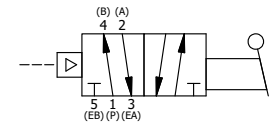

4

3

2

1

B

B

A

A

NOTES:
 1) REMOTE PILOT CAN BE ROUTED THROUGH SUBPLATE CONNECTION.

AAA
 PRODUCTS
 INTERNATIONAL
 7114 Harry Hines Blvd
 Dallas, TX 75235

TITLE: 3/8" SUBPLATE, LEVER, 2 POS,
 FRICTION POS, PILOT RTRN,
 270D LEVER