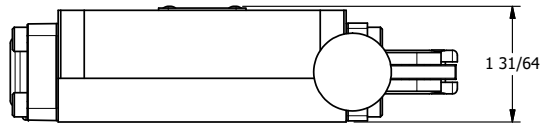

4

3

2

1

B

B

A

A

NOTES:
 1) REMOTE PILOT CAN BE ROUTED THROUGH SUBPLATE CONNECTION.

AAA
 PRODUCTS
 INTERNATIONAL
 7114 Harry Hines Blvd
 Dallas, TX 75235

TITLE: 3/8" SUBPLATE, LEVER, 2 POS,
 FRICTION POS, PILOT RTRN,
 270D LEVER