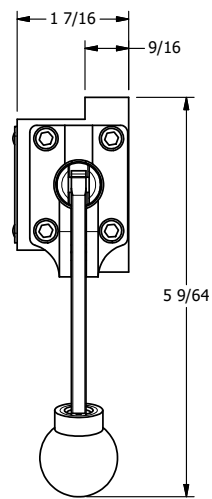

4

3

2

1

B

B

A

A

NOTES:
 1) REMOTE PILOT CAN BE ROUTED THROUGH SUBPLATE CONNECTION.

AAA
 PRODUCTS
 INTERNATIONAL
 7114 Harry Hines Blvd
 Dallas, TX 75235

TITLE: 3/8" SUBPLATE, LEVER, 2 POS,
 FRICTION POS, PILOT RTRN,
 270D LEVER

DRAWING NO.:
 DIM_HR3PRT

THE INFORMATION CONTAINED WITHIN THIS DOCUMENT IS PROPRIETARY TO AAA PRODUCTS AND MAY NOT BE DISCLOSED WITHOUT PRIOR WRITTEN CONSENT

4

3

2

1

▶

▶