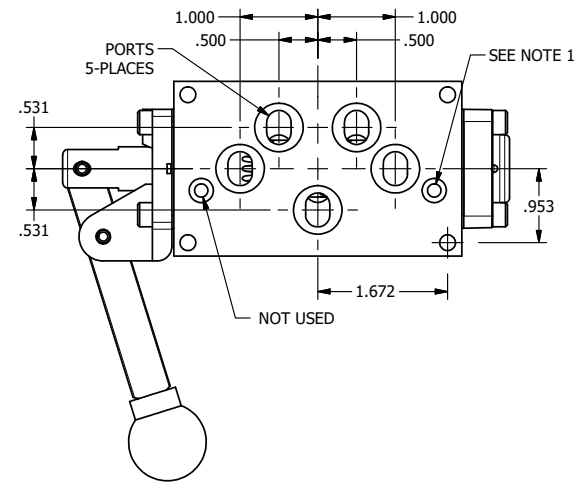

NOTES:
 1) REMOTE PILOT CAN BE ROUTED THROUGH SUBPLATE CONNECTION.

AAA
 PRODUCTS
 INTERNATIONAL
 7114 Harry Hines Blvd
 Dallas, TX 75235

TITLE: 3/8" SUBPLATE, LEVER, 2 POS,
 FRICTION POS, PILOT RTRN,
 270D LEVER