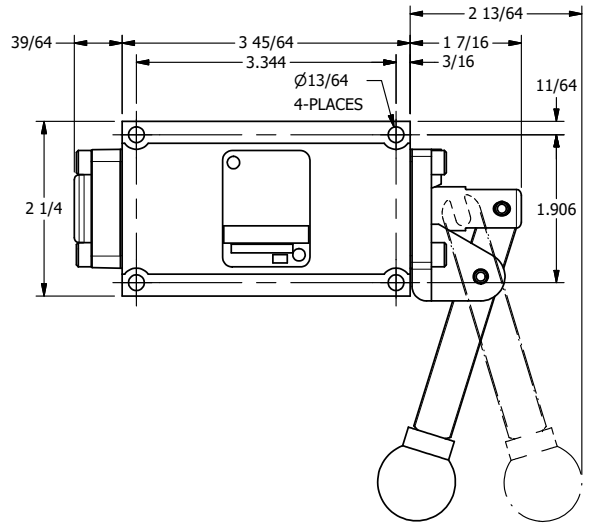

NOTES:
 1) REMOTE PILOT CAN BE ROUTED THROUGH SUBPLATE CONNECTION.

AAA
 PRODUCTS
 INTERNATIONAL
 7114 Harry Hines Blvd
 Dallas, TX 75235

TITLE: 3/8" SUBPLATE, LEVER, 2 POS,
 FRICTION POS, PILOT RTRN,
 270D LEVER