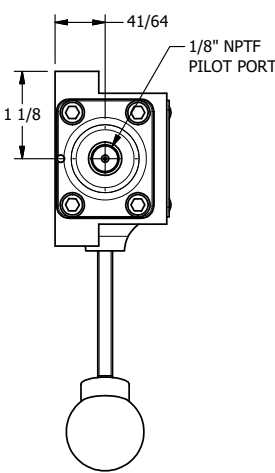

4

3

2

1

B

B

A

A

NOTES:
 1) REMOTE PILOT CAN BE ROUTED THROUGH SUBPLATE CONNECTION.

AAA
 PRODUCTS
 INTERNATIONAL
 7114 Harry Hines Blvd
 Dallas, TX 75235

TITLE: 3/8" SUBPLATE, LEVER, 2 POS,
 FRICTION POS, PILOT RTRN,
 270D LEVER