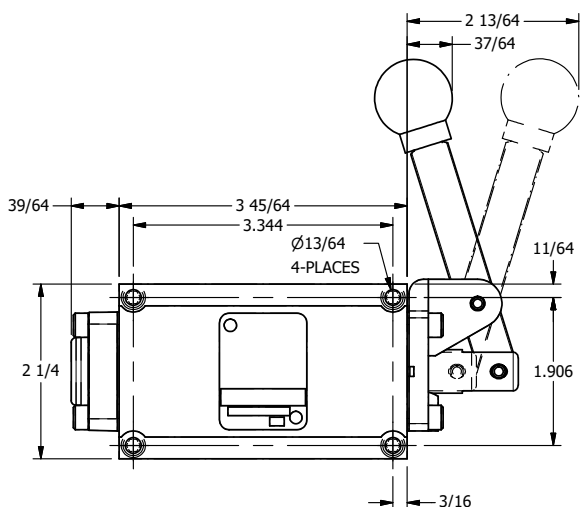

4

3

2

1

NOTES:
 1) REMOTE PILOT CAN BE ROUTED THROUGH SUBPLATE CONNECTION.

AAA
 PRODUCTS
 INTERNATIONAL

AAA PRODUCTS INTERNATIONAL
 7114 Harry Hines Blvd
 Dallas, TX 75235

TITLE: 3/8" SUBPLATE, LEVER, 2 POS,
 FRICTION POS, PILOT RTRN,
 90D LEVER

DRAWING NO.:
 DIM_HR3PR

THE INFORMATION CONTAINED WITHIN THIS DOCUMENT IS PROPRIETARY TO AAA PRODUCTS AND MAY NOT BE DISCLOSED WITHOUT PRIOR WRITTEN CONSENT

4

3

2

1