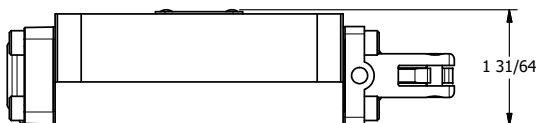

4

3

2

1

NOTES:
 1) REMOTE PILOT CAN BE ROUTED THROUGH SUBPLATE CONNECTION.

AAA
 PRODUCTS
 INTERNATIONAL

AAA PRODUCTS INTERNATIONAL
 7114 Harry Hines Blvd
 Dallas, TX 75235

TITLE: 3/8" SUBPLATE, LEVER, 2 POS,
 FRICTION POS, PILOT RTRN,
 90D LEVER