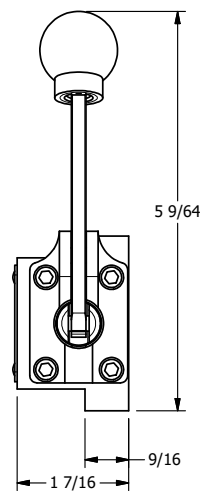

4

3

2

1

NOTES:
 1) REMOTE PILOT CAN BE ROUTED THROUGH SUBPLATE CONNECTION.

AAA
 PRODUCTS
 INTERNATIONAL

AAA PRODUCTS INTERNATIONAL
 7114 Harry Hines Blvd
 Dallas, TX 75235

TITLE: 3/8" SUBPLATE, LEVER, 2 POS,
 FRICTION POS, PILOT RTRN,
 90D LEVER

DRAWING NO.:
 DIM_HR3PR

THE INFORMATION CONTAINED WITHIN THIS DOCUMENT IS PROPRIETARY TO AAA PRODUCTS AND MAY NOT BE DISCLOSED WITHOUT PRIOR WRITTEN CONSENT

4

3

2

1