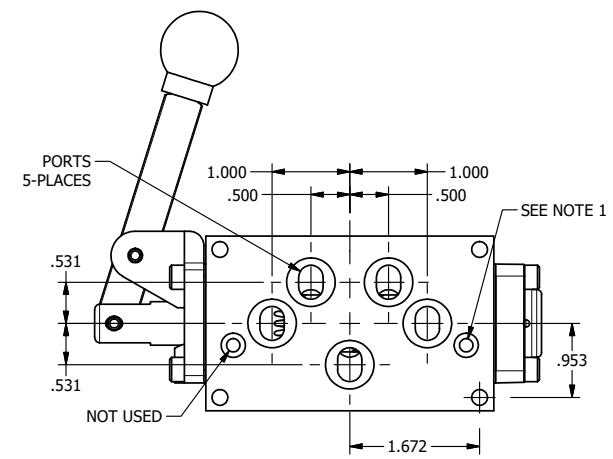

4

3

2

1

NOTES:
 1) REMOTE PILOT CAN BE ROUTED THROUGH SUBPLATE CONNECTION.

AAA
 PRODUCTS
 INTERNATIONAL

AAA PRODUCTS INTERNATIONAL
 7114 Harry Hines Blvd
 Dallas, TX 75235

TITLE: 3/8" SUBPLATE, LEVER, 2 POS,
 FRICTION POS, PILOT RTRN,
 90D LEVER

DRAWING NO.:
 DIM_HR3PR

THE INFORMATION CONTAINED WITHIN THIS DOCUMENT IS PROPRIETARY TO AAA PRODUCTS AND MAY NOT BE DISCLOSED WITHOUT PRIOR WRITTEN CONSENT

4

3

2

1