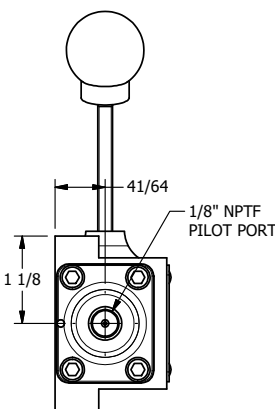

4

3

2

1

NOTES:
 1) REMOTE PILOT CAN BE ROUTED THROUGH SUBPLATE CONNECTION.

AAA
 PRODUCTS
 INTERNATIONAL

AAA PRODUCTS INTERNATIONAL
 7114 Harry Hines Blvd
 Dallas, TX 75235

TITLE: 3/8" SUBPLATE, LEVER, 2 POS,
 FRICTION POS, PILOT RTRN,
 90D LEVER

DRAWING NO.:
 DIM_HR3PR

THE INFORMATION CONTAINED WITHIN THIS DOCUMENT IS PROPRIETARY TO AAA PRODUCTS AND MAY NOT BE DISCLOSED WITHOUT PRIOR WRITTEN CONSENT

4

3

2

1