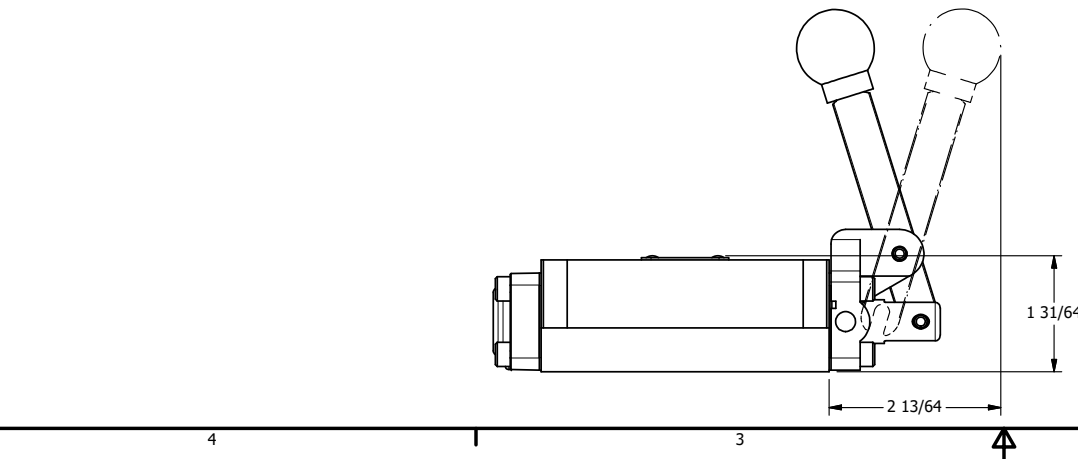

4

3

2

1

B

B

NOTES:  
 1) REMOTE PILOT CAN BE ROUTED THROUGH SUBPLATE CONNECTION.

A

A

**AAA**  
 PRODUCTS  
 INTERNATIONAL

**AAA PRODUCTS INTERNATIONAL**  
 7114 Harry Hines Blvd  
 Dallas, TX 75235

TITLE: 3/8" SUBPLATE, LEVER, 2 POS,  
 FRICTION POS, PILOT RTRN,  
 LOCKOUT C

DRAWING NO.:  
 DIM\_HR3PLO