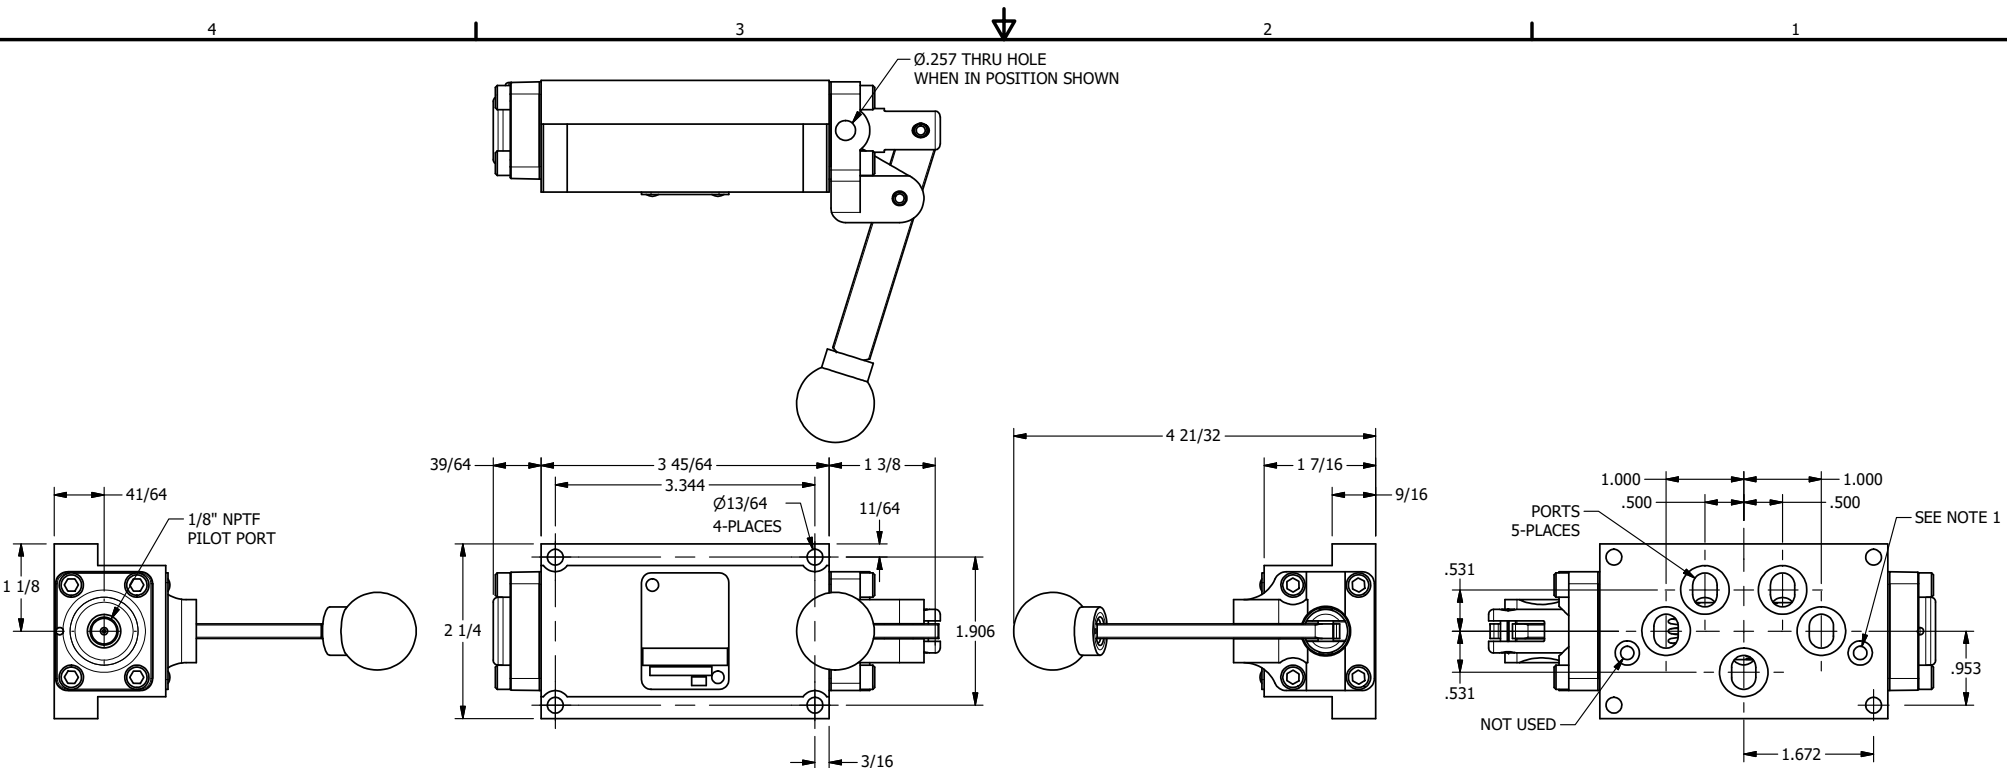

4

3

2

1

B

B

NOTES:  
 1) REMOTE PILOT CAN BE ROUTED THROUGH SUBPLATE CONNECTION.

A

A

**AAA**  
 PRODUCTS  
 INTERNATIONAL

**AAA PRODUCTS INTERNATIONAL**  
 7114 Harry Hines Blvd  
 Dallas, TX 75235

TITLE: 3/8" SUBPLATE, LEVER, 2 POS,  
 FRICTION POS, PILOT RTRN,  
 LOCKOUT C

DRAWING NO.:  
 DIM\_HR3PLO