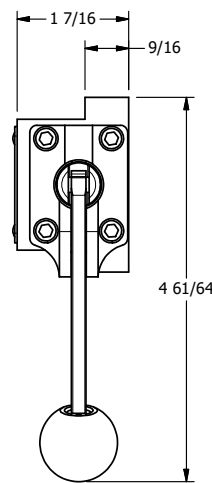

4

3

2

1

NOTES:
 1) REMOTE PILOT CAN BE ROUTED THROUGH SUBPLATE CONNECTION.

AAA
 PRODUCTS
 INTERNATIONAL

**AAA PRODUCTS
 INTERNATIONAL**
 7114 Harry Hines Blvd
 Dallas, TX 75235

TITLE: 3/8" SUBPLATE, LEVER, 2 POS,
 FRCTN POS, PILOT RTRN,
 RED KNB, 270D LVR

DRAWING NO.:
 DIM_HR3PJRT

THE INFORMATION CONTAINED WITHIN THIS DOCUMENT IS PROPRIETARY TO AAA PRODUCTS AND MAY NOT BE DISCLOSED WITHOUT PRIOR WRITTEN CONSENT

4

3

2

1