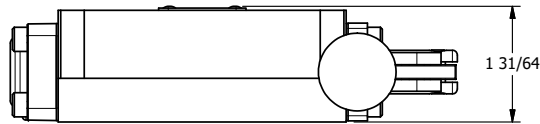

4

3

2

1

NOTES:
 1) REMOTE PILOT CAN BE ROUTED THROUGH SUBPLATE CONNECTION.

AAA
 PRODUCTS
 INTERNATIONAL

**AAA PRODUCTS
 INTERNATIONAL**
 7114 Harry Hines Blvd
 Dallas, TX 75235

TITLE: 3/8" SUBPLATE, LEVER, 2 POS,
 FRCTN POS, PILOT RTRN,
 RED KNB, 270D LVR