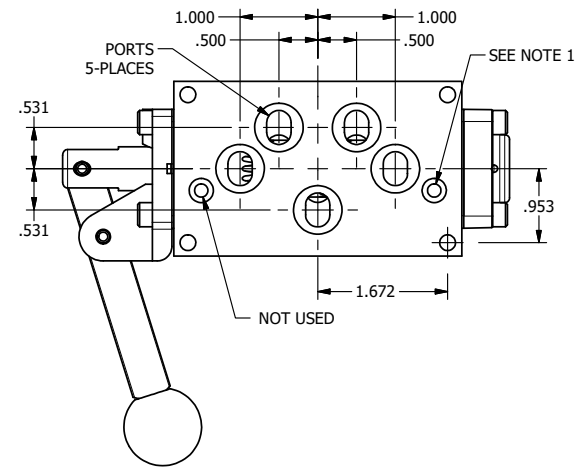

4

3

2

1

NOTES:
 1) REMOTE PILOT CAN BE ROUTED THROUGH SUBPLATE CONNECTION.

AAA
 PRODUCTS
 INTERNATIONAL

**AAA PRODUCTS
 INTERNATIONAL**
 7114 Harry Hines Blvd
 Dallas, TX 75235

TITLE: 3/8" SUBPLATE, LEVER, 2 POS,
 FRCTN POS, PILOT RTRN,
 RED KNB, 270D LVR

DRAWING NO.:
 DIM_HR3PJRT

THE INFORMATION CONTAINED WITHIN THIS DOCUMENT IS PROPRIETARY TO AAA PRODUCTS AND MAY NOT BE DISCLOSED WITHOUT PRIOR WRITTEN CONSENT

4

3

2

1