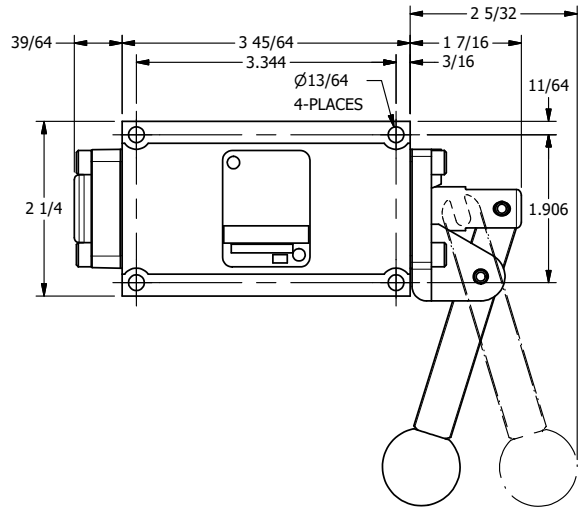

4

3

2

1

NOTES:
 1) REMOTE PILOT CAN BE ROUTED THROUGH SUBPLATE CONNECTION.

AAA
 PRODUCTS
 INTERNATIONAL

**AAA PRODUCTS
 INTERNATIONAL**
 7114 Harry Hines Blvd
 Dallas, TX 75235

TITLE: 3/8" SUBPLATE, LEVER, 2 POS,
 FRCTN POS, PILOT RTRN,
 RED KNB, 270D LVR

DRAWING NO.:
 DIM_HR3PJRT

THE INFORMATION CONTAINED WITHIN THIS DOCUMENT IS PROPRIETARY TO AAA PRODUCTS AND MAY NOT BE DISCLOSED WITHOUT PRIOR WRITTEN CONSENT

4

3

2

1