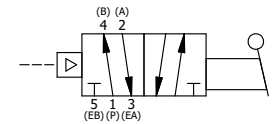

4

3

2

1

NOTES:
 1) REMOTE PILOT CAN BE ROUTED THROUGH SUBPLATE CONNECTION.

AAA
 PRODUCTS
 INTERNATIONAL

**AAA PRODUCTS
 INTERNATIONAL**
 7114 Harry Hines Blvd
 Dallas, TX 75235

TITLE: 3/8" SUBPLATE, LEVER, 2 POS,
 FRCTN POS, PILOT RTRN,
 RED KNB, 270D LVR