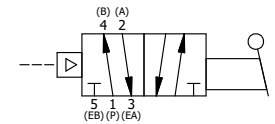

4

3

2

1

NOTES:
 1) REMOTE PILOT CAN BE ROUTED THROUGH SUBPLATE CONNECTION.

AAA
 PRODUCTS
 INTERNATIONAL
 7114 Harry Hines Blvd
 Dallas, TX 75235

TITLE: 3/8" SUBPLATE, LEVER, 2 POS,
 FRCTN POS, PILOT RTRN,
 RED KNB, 90D LVR