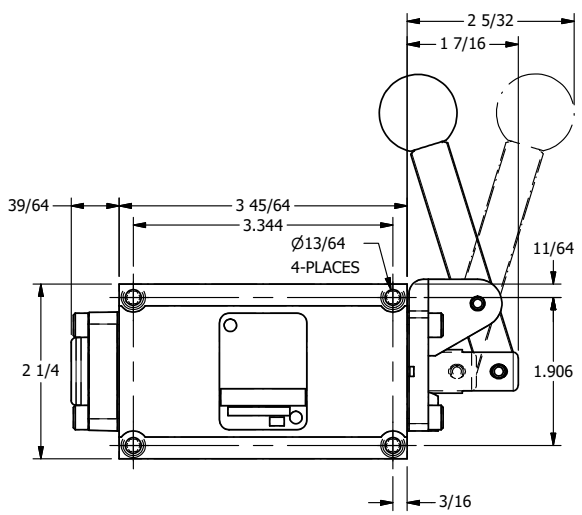

4

3

2

1

NOTES:
 1) REMOTE PILOT CAN BE ROUTED THROUGH SUBPLATE CONNECTION.

AAA
 PRODUCTS
 INTERNATIONAL
 7114 Harry Hines Blvd
 Dallas, TX 75235

TITLE: 3/8" SUBPLATE, LEVER, 2 POS,
 FRCTN POS, PILOT RTRN,
 RED KNB, 90D LVR

DRAWING NO.:
 DIM_HR3PJR

THE INFORMATION CONTAINED WITHIN THIS DOCUMENT IS PROPRIETARY TO AAA PRODUCTS AND MAY NOT BE DISCLOSED WITHOUT PRIOR WRITTEN CONSENT

4

3

2

1