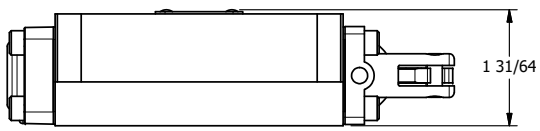

4

3

2

1

NOTES:
 1) REMOTE PILOT CAN BE ROUTED THROUGH SUBPLATE CONNECTION.

AAA
 PRODUCTS
 INTERNATIONAL
 7114 Harry Hines Blvd
 Dallas, TX 75235

TITLE: 3/8" SUBPLATE, LEVER, 2 POS,
 FRCTN POS, PILOT RTRN,
 RED KNB, 90D LVR