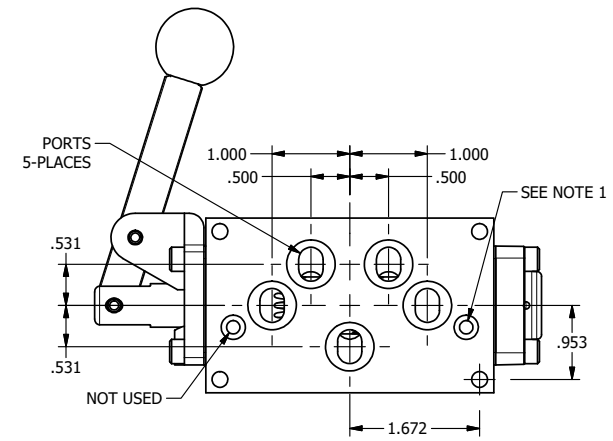

4

3

2

1

NOTES:
 1) REMOTE PILOT CAN BE ROUTED THROUGH SUBPLATE CONNECTION.

AAA
 PRODUCTS
 INTERNATIONAL
 7114 Harry Hines Blvd
 Dallas, TX 75235

TITLE: 3/8" SUBPLATE, LEVER, 2 POS,
 FRCTN POS, PILOT RTRN,
 RED KNB, 90D LVR

DRAWING NO.:
 DIM_HR3PJR

THE INFORMATION CONTAINED WITHIN THIS DOCUMENT IS PROPRIETARY TO AAA PRODUCTS AND MAY NOT BE DISCLOSED WITHOUT PRIOR WRITTEN CONSENT

4

3

2

1