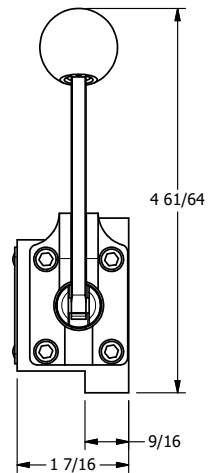

4

3

2

1

NOTES:
 1) REMOTE PILOT CAN BE ROUTED THROUGH SUBPLATE CONNECTION.

AAA
 PRODUCTS
 INTERNATIONAL
 7114 Harry Hines Blvd
 Dallas, TX 75235

TITLE: 3/8" SUBPLATE, LEVER, 2 POS,
 FRCTN POS, PILOT RTRN,
 RED KNB, 90D LVR

DRAWING NO.:
 DIM_HR3PJR

THE INFORMATION CONTAINED WITHIN THIS DOCUMENT IS PROPRIETARY TO AAA PRODUCTS AND MAY NOT BE DISCLOSED WITHOUT PRIOR WRITTEN CONSENT

4

3

2

1