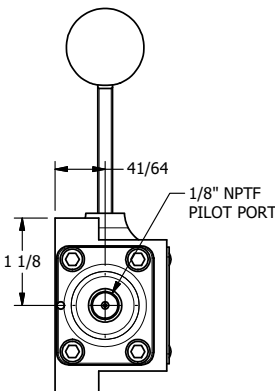

4

3

2

1

NOTES:
 1) REMOTE PILOT CAN BE ROUTED THROUGH SUBPLATE CONNECTION.

AAA
 PRODUCTS
 INTERNATIONAL
 7114 Harry Hines Blvd
 Dallas, TX 75235

TITLE: 3/8" SUBPLATE, LEVER, 2 POS,
 FRCTN POS, PILOT RTRN,
 RED KNB, 90D LVR

DRAWING NO.:
 DIM_HR3PJR

THE INFORMATION CONTAINED WITHIN THIS DOCUMENT IS PROPRIETARY TO AAA PRODUCTS AND MAY NOT BE DISCLOSED WITHOUT PRIOR WRITTEN CONSENT

4

3

2

1