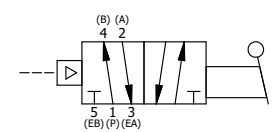

4

3

2

1

NOTES:  
 1) REMOTE PILOT CAN BE ROUTED THROUGH SUBPLATE CONNECTION.

**AAA**  
 PRODUCTS  
 INTERNATIONAL  
 7114 Harry Hines Blvd  
 Dallas, TX 75235

TITLE: 3/8" SUBPLATE, LEVER, 2 POS,  
 FRCTN POS, PILOT RTRN,  
 HVY DTY, RED KNB, LOCKOUT C