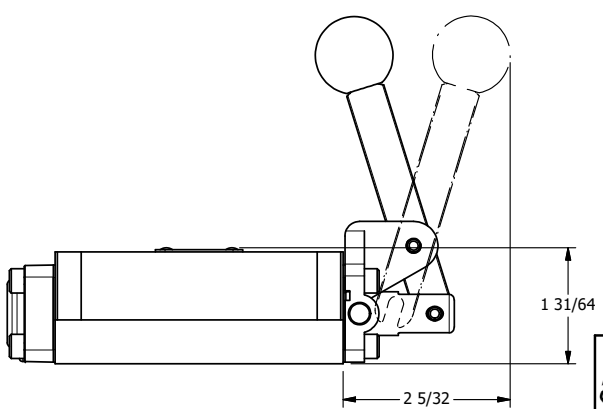

4

3

2

1

NOTES:  
 1) REMOTE PILOT CAN BE ROUTED THROUGH SUBPLATE CONNECTION.

**AAA**  
 PRODUCTS  
 INTERNATIONAL  
 7114 Harry Hines Blvd  
 Dallas, TX 75235

TITLE: 3/8" SUBPLATE, LEVER, 2 POS,  
 FRCTN POS, PILOT RTRN,  
 HVY DTY, RED KNB, LOCKOUT C

DRAWING NO.:  
 DIM\_HR3PHJLO

THE INFORMATION CONTAINED WITHIN THIS DOCUMENT IS PROPRIETARY TO AAA PRODUCTS AND MAY NOT BE DISCLOSED WITHOUT PRIOR WRITTEN CONSENT

4

3

2

1

B

B