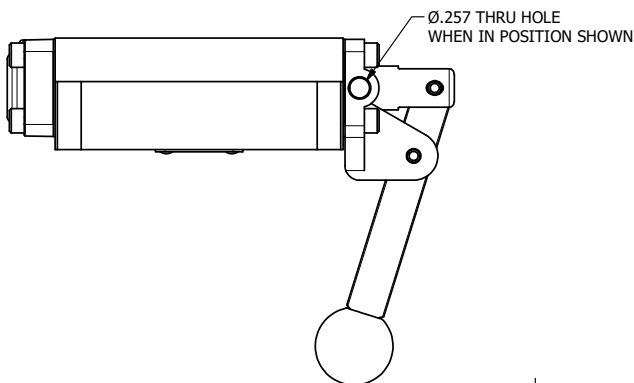

4

3

2

1

NOTES:  
 1) REMOTE PILOT CAN BE ROUTED THROUGH SUBPLATE CONNECTION.

**AAA**  
 PRODUCTS  
 INTERNATIONAL  
 7114 Harry Hines Blvd  
 Dallas, TX 75235

TITLE: 3/8" SUBPLATE, LEVER, 2 POS,  
 FRCTN POS, PILOT RTRN,  
 HVY DTY, RED KNB, LOCKOUT C