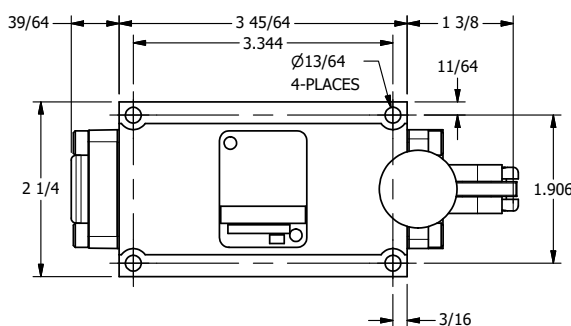

4

3

2

1

NOTES:  
 1) REMOTE PILOT CAN BE ROUTED THROUGH SUBPLATE CONNECTION.

**AAA**  
 PRODUCTS  
 INTERNATIONAL  
 7114 Harry Hines Blvd  
 Dallas, TX 75235

TITLE: 3/8" SUBPLATE, LEVER, 2 POS,  
 FRCTN POS, PILOT RTRN,  
 HVY DTY, RED KNB, LOCKOUT C

DRAWING NO.:  
 DIM\_HR3PHJLO

THE INFORMATION CONTAINED WITHIN THIS DOCUMENT IS PROPRIETARY TO AAA PRODUCTS AND MAY NOT BE DISCLOSED WITHOUT PRIOR WRITTEN CONSENT

4

3

2

1

B

B