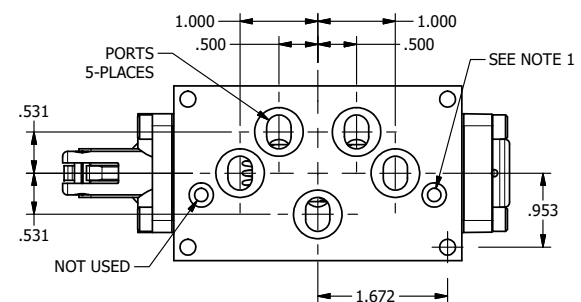

4

3

2

1

NOTES:  
 1) REMOTE PILOT CAN BE ROUTED THROUGH SUBPLATE CONNECTION.

**AAA**  
 PRODUCTS  
 INTERNATIONAL  
 7114 Harry Hines Blvd  
 Dallas, TX 75235

TITLE: 3/8" SUBPLATE, LEVER, 2 POS,  
 FRCTN POS, PILOT RTRN,  
 HVY DTY, RED KNB, LOCKOUT C