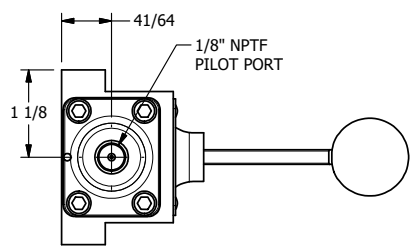

4

3

2

1

NOTES:  
 1) REMOTE PILOT CAN BE ROUTED THROUGH SUBPLATE CONNECTION.

**AAA**  
 PRODUCTS  
 INTERNATIONAL  
 7114 Harry Hines Blvd  
 Dallas, TX 75235

TITLE: 3/8" SUBPLATE, LEVER, 2 POS,  
 FRCTN POS, PILOT RTRN,  
 HVY DTY, RED KNB, LOCKOUT C