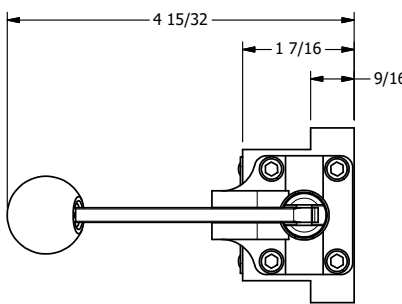

4

3

2

1

NOTES:  
 1) REMOTE PILOT CAN BE ROUTED THROUGH SUBPLATE CONNECTION.

**AAA**  
 PRODUCTS  
 INTERNATIONAL  
 7114 Harry Hines Blvd  
 Dallas, TX 75235

TITLE: 3/8" SUBPLATE, LEVER, 2 POS,  
 FRCTN POS, PILOT RTRN,  
 HVY DTY, RED KNB, LOCKOUT C

DRAWING NO.:  
 DIM\_HR3PHJLO

THE INFORMATION CONTAINED WITHIN THIS DOCUMENT IS PROPRIETARY TO AAA PRODUCTS AND MAY NOT BE DISCLOSED WITHOUT PRIOR WRITTEN CONSENT

4

3

2

1

B

B