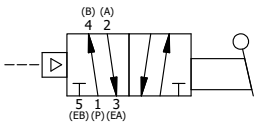

NOTES:
 1) REMOTE PILOT CAN BE ROUTED THROUGH SUBPLATE CONNECTION.

AAA
 PRODUCTS
 INTERNATIONAL

**AAA PRODUCTS
 INTERNATIONAL**
 7114 Harry Hines Blvd
 Dallas, TX 75235

TITLE: 3/8" SUBPLATE, LEVER, 2 POS,
 FRCTN POS, PILOT RTRN,
 HVY DTY, RED KNB