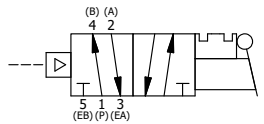

NOTES:
 1) REMOTE PILOT CAN BE ROUTED THROUGH SUBPLATE CONNECTION.

AAA
 PRODUCTS
 INTERNATIONAL

**AAA PRODUCTS
 INTERNATIONAL**
 7114 Harry Hines Blvd
 Dallas, TX 75235

TITLE: 3/8" SUBPLATE, LEVER, 2 POS,
 FRCTN POS, PILOT RTRN,
 PINLOCK A & C, HVY DTY, RED KNB