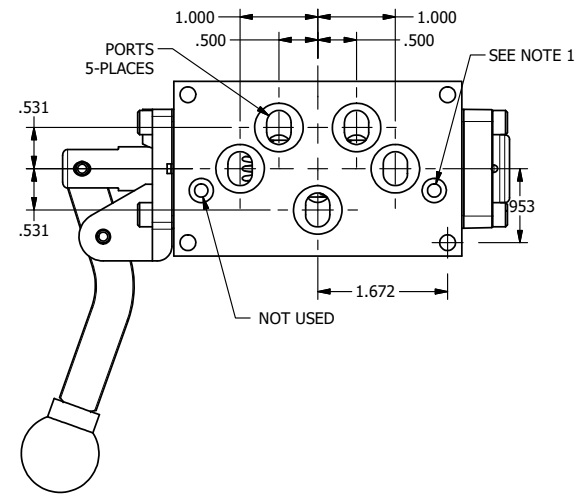

4

3

2

1

NOTES:
1) REMOTE PILOT CAN BE ROUTED THROUGH SUBPLATE CONNECTION.

AAA
PRODUCTS
INTERNATIONAL
AAA PRODUCTS
INTERNATIONAL
7114 Harry Hines Blvd
Dallas, TX 75235

TITLE: 3/8" SUBPLATE, LEVER, 2 POS,
FRCTN POS, PILOT RTRN,
CRVD LVR, 270D LVR

DRAWING NO.:
DIM_HR3PCRT

THE INFORMATION CONTAINED WITHIN THIS DOCUMENT IS PROPRIETARY TO AAA PRODUCTS AND MAY NOT BE DISCLOSED WITHOUT PRIOR WRITTEN CONSENT

4

3

2

1