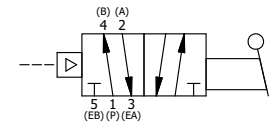

4

3

2

1

NOTES:
1) REMOTE PILOT CAN BE ROUTED THROUGH SUBPLATE CONNECTION.

AAA
PRODUCTS
INTERNATIONAL
AAA PRODUCTS
INTERNATIONAL
7114 Harry Hines Blvd
Dallas, TX 75235

TITLE: 3/8" SUBPLATE, LEVER, 2 POS,
FRCTN POS, PILOT RTRN,
CRVD LVR, 270D LVR