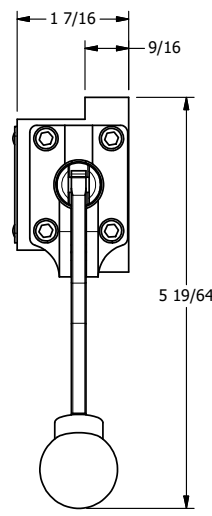

4

3

2

1

NOTES:
1) REMOTE PILOT CAN BE ROUTED THROUGH SUBPLATE CONNECTION.

AAA
PRODUCTS
INTERNATIONAL
AAA PRODUCTS
INTERNATIONAL
7114 Harry Hines Blvd
Dallas, TX 75235

TITLE: 3/8" SUBPLATE, LEVER, 2 POS,
FRCTN POS, PILOT RTRN,
CRVD LVR, 270D LVR

DRAWING NO.:
DIM_HR3PCRT

THE INFORMATION CONTAINED WITHIN THIS DOCUMENT IS PROPRIETARY TO AAA PRODUCTS AND MAY NOT BE DISCLOSED WITHOUT PRIOR WRITTEN CONSENT

4

3

2

1