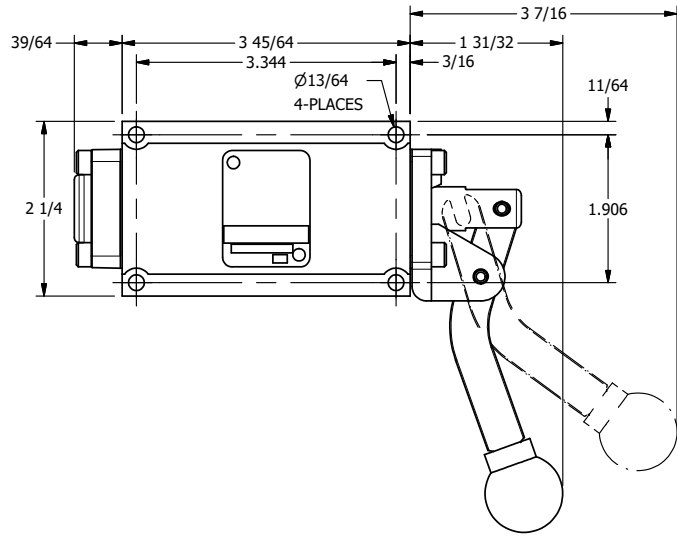

4

3

2

1

NOTES:
1) REMOTE PILOT CAN BE ROUTED THROUGH SUBPLATE CONNECTION.

AAA
PRODUCTS
INTERNATIONAL
AAA PRODUCTS
INTERNATIONAL
7114 Harry Hines Blvd
Dallas, TX 75235

TITLE: 3/8" SUBPLATE, LEVER, 2 POS,
FRCTN POS, PILOT RTRN,
CRVD LVR, 270D LVR

DRAWING NO.:
DIM_HR3PCRT

THE INFORMATION CONTAINED WITHIN THIS DOCUMENT IS PROPRIETARY TO AAA PRODUCTS AND MAY NOT BE DISCLOSED WITHOUT PRIOR WRITTEN CONSENT

4

3

2

1