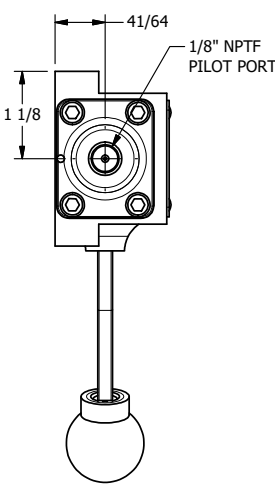

4

3

2

1

NOTES:
1) REMOTE PILOT CAN BE ROUTED THROUGH SUBPLATE CONNECTION.

AAA
PRODUCTS
INTERNATIONAL
AAA PRODUCTS
INTERNATIONAL
7114 Harry Hines Blvd
Dallas, TX 75235

TITLE: 3/8" SUBPLATE, LEVER, 2 POS,
FRCTN POS, PILOT RTRN,
CRVD LVR, 270D LVR

DRAWING NO.:
DIM_HR3PCRT

THE INFORMATION CONTAINED WITHIN THIS DOCUMENT IS PROPRIETARY TO AAA PRODUCTS AND MAY NOT BE DISCLOSED WITHOUT PRIOR WRITTEN CONSENT

4

3

2

1