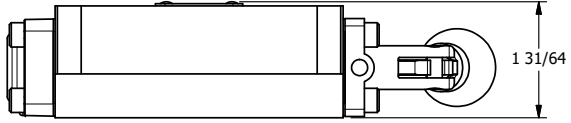

4

3

2

1

NOTES:
 1) REMOTE PILOT CAN BE ROUTED THROUGH SUBPLATE CONNECTION.

AAA
 PRODUCTS
 INTERNATIONAL

**AAA PRODUCTS
 INTERNATIONAL**
 7114 Harry Hines Blvd
 Dallas, TX 75235

TITLE: 3/8" SUBPLATE, LEVER, 2 POS,
 FRCTN POS, PILOT RTRN,
 CRVD LVR, 90D LVR