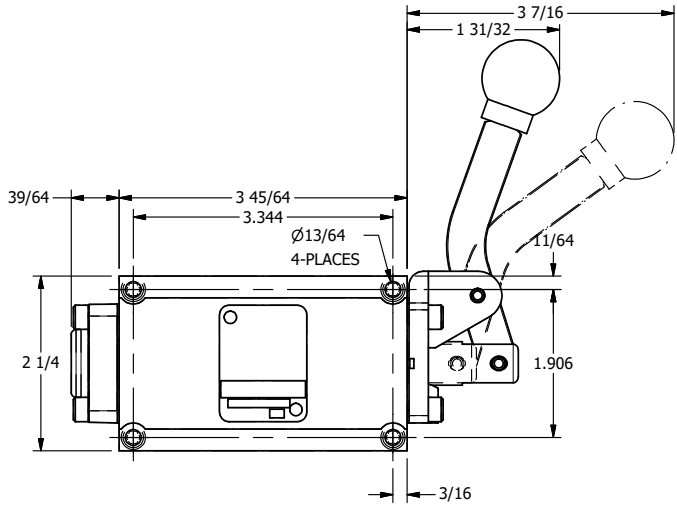

4

3

2

1

NOTES:
 1) REMOTE PILOT CAN BE ROUTED THROUGH SUBPLATE CONNECTION.

AAA
 PRODUCTS
 INTERNATIONAL

**AAA PRODUCTS
 INTERNATIONAL**
 7114 Harry Hines Blvd
 Dallas, TX 75235

TITLE: 3/8" SUBPLATE, LEVER, 2 POS,
 FRCTN POS, PILOT RTRN,
 CRVD LVR, 90D LVR

DRAWING NO.:
 DIM_HR3PCR

THE INFORMATION CONTAINED WITHIN THIS DOCUMENT IS PROPRIETARY TO AAA PRODUCTS AND MAY NOT BE DISCLOSED WITHOUT PRIOR WRITTEN CONSENT

4

3

2

1