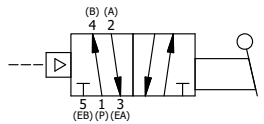

4

3

2

1

NOTES:
 1) REMOTE PILOT CAN BE ROUTED THROUGH SUBPLATE CONNECTION.

AAA
 PRODUCTS
 INTERNATIONAL

**AAA PRODUCTS
 INTERNATIONAL**
 7114 Harry Hines Blvd
 Dallas, TX 75235

TITLE: 3/8" SUBPLATE, LEVER, 2 POS,
 FRCTN POS, PILOT RTRN,
 CRVD LVR, 90D LVR