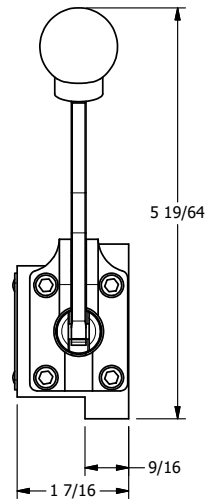

4

3

2

1

NOTES:
 1) REMOTE PILOT CAN BE ROUTED THROUGH SUBPLATE CONNECTION.

AAA
 PRODUCTS
 INTERNATIONAL

**AAA PRODUCTS
 INTERNATIONAL**
 7114 Harry Hines Blvd
 Dallas, TX 75235

TITLE: 3/8" SUBPLATE, LEVER, 2 POS,
 FRCTN POS, PILOT RTRN,
 CRVD LVR, 90D LVR

DRAWING NO.:
 DIM_HR3PCR

THE INFORMATION CONTAINED WITHIN THIS DOCUMENT IS PROPRIETARY TO AAA PRODUCTS AND MAY NOT BE DISCLOSED WITHOUT PRIOR WRITTEN CONSENT

4

3

2

1