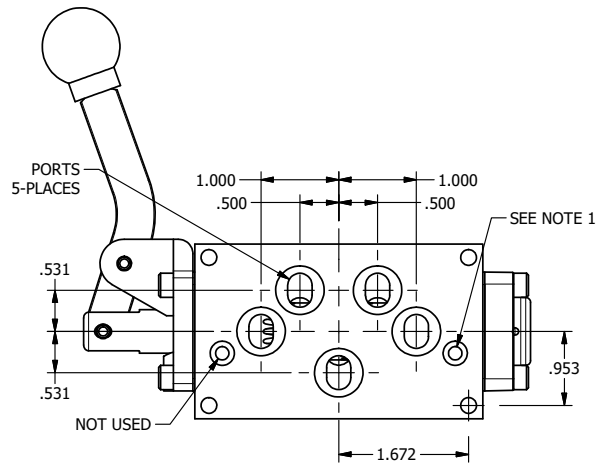

4

3

2

1

NOTES:
 1) REMOTE PILOT CAN BE ROUTED THROUGH SUBPLATE CONNECTION.

AAA
 PRODUCTS
 INTERNATIONAL

**AAA PRODUCTS
 INTERNATIONAL**
 7114 Harry Hines Blvd
 Dallas, TX 75235

TITLE: 3/8" SUBPLATE, LEVER, 2 POS,
 FRCTN POS, PILOT RTRN,
 CRVD LVR, 90D LVR

DRAWING NO.:
 DIM_HR3PCR

THE INFORMATION CONTAINED WITHIN THIS DOCUMENT IS PROPRIETARY TO AAA PRODUCTS AND MAY NOT BE DISCLOSED WITHOUT PRIOR WRITTEN CONSENT

4

3

2

1