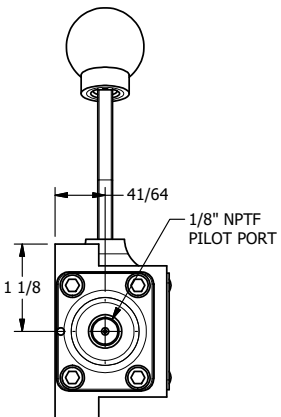

4

3

2

1

NOTES:
 1) REMOTE PILOT CAN BE ROUTED THROUGH SUBPLATE CONNECTION.

AAA
 PRODUCTS
 INTERNATIONAL

**AAA PRODUCTS
 INTERNATIONAL**
 7114 Harry Hines Blvd
 Dallas, TX 75235

TITLE: 3/8" SUBPLATE, LEVER, 2 POS,
 FRCTN POS, PILOT RTRN,
 CRVD LVR, 90D LVR

DRAWING NO.:
 DIM_HR3PCR

THE INFORMATION CONTAINED WITHIN THIS DOCUMENT IS PROPRIETARY TO AAA PRODUCTS AND MAY NOT BE DISCLOSED WITHOUT PRIOR WRITTEN CONSENT

4

3

2

1