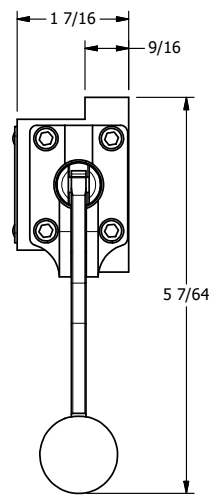

4

3

2

1

NOTES:
1) REMOTE PILOT CAN BE ROUTED THROUGH SUBPLATE CONNECTION.

AAA
PRODUCTS
INTERNATIONAL

**AAA PRODUCTS
INTERNATIONAL**
7114 Harry Hines Blvd
Dallas, TX 75235

TITLE: 3/8" SUBPLATE, LEVER, 2 POS,
FRCTN POS, PILOT RTRN,
CRVD LVR, RED KNB, 270D LVR

DRAWING NO.:
DIM_HR3PCJRT

THE INFORMATION CONTAINED WITHIN THIS DOCUMENT IS PROPRIETARY TO AAA PRODUCTS AND MAY NOT BE DISCLOSED WITHOUT PRIOR WRITTEN CONSENT

4

3

2

1