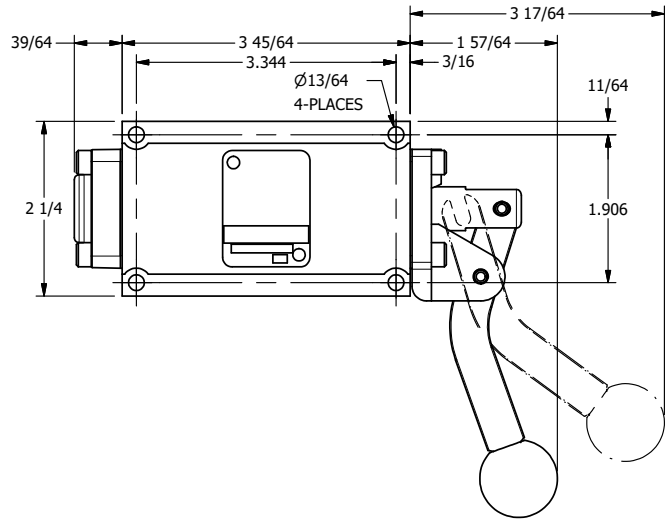

4

3

2

1

NOTES:
1) REMOTE PILOT CAN BE ROUTED THROUGH SUBPLATE CONNECTION.

AAA
PRODUCTS
INTERNATIONAL

**AAA PRODUCTS
INTERNATIONAL**
7114 Harry Hines Blvd
Dallas, TX 75235

TITLE: 3/8" SUBPLATE, LEVER, 2 POS,
FRCTN POS, PILOT RTRN,
CRVD LVR, RED KNB, 270D LVR

DRAWING NO.:
DIM_HR3PCJRT

THE INFORMATION CONTAINED WITHIN THIS DOCUMENT IS PROPRIETARY TO AAA PRODUCTS AND MAY NOT BE DISCLOSED WITHOUT PRIOR WRITTEN CONSENT

4

3

2

1