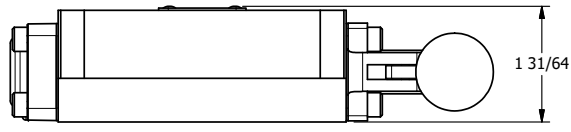

4

3

2

1

NOTES:
1) REMOTE PILOT CAN BE ROUTED THROUGH SUBPLATE CONNECTION.

AAA
PRODUCTS
INTERNATIONAL

**AAA PRODUCTS
INTERNATIONAL**
7114 Harry Hines Blvd
Dallas, TX 75235

TITLE: 3/8" SUBPLATE, LEVER, 2 POS,
FRCTN POS, PILOT RTRN,
CRVD LVR, RED KNB, 270D LVR