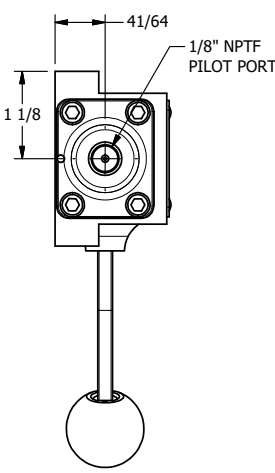

4

3

2

1

NOTES:
1) REMOTE PILOT CAN BE ROUTED THROUGH SUBPLATE CONNECTION.

AAA
PRODUCTS
INTERNATIONAL

**AAA PRODUCTS
INTERNATIONAL**
7114 Harry Hines Blvd
Dallas, TX 75235

TITLE: 3/8" SUBPLATE, LEVER, 2 POS,
FRCTN POS, PILOT RTRN,
CRVD LVR, RED KNB, 270D LVR

DRAWING NO.:
DIM_HR3PCJRT

THE INFORMATION CONTAINED WITHIN THIS DOCUMENT IS PROPRIETARY TO AAA PRODUCTS AND MAY NOT BE DISCLOSED WITHOUT PRIOR WRITTEN CONSENT

4

3

2

1