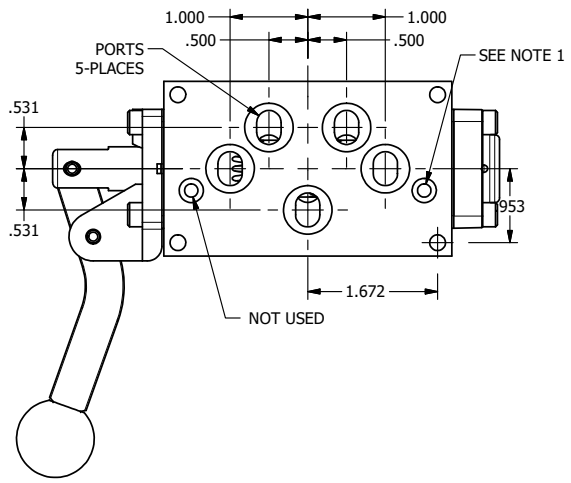

4

3

2

1

NOTES:
1) REMOTE PILOT CAN BE ROUTED THROUGH SUBPLATE CONNECTION.

AAA
PRODUCTS
INTERNATIONAL

**AAA PRODUCTS
INTERNATIONAL**
7114 Harry Hines Blvd
Dallas, TX 75235

TITLE: 3/8" SUBPLATE, LEVER, 2 POS,
FRCTN POS, PILOT RTRN,
CRVD LVR, RED KNB, 270D LVR

DRAWING NO.:
DIM_HR3PCJRT

THE INFORMATION CONTAINED WITHIN THIS DOCUMENT IS PROPRIETARY TO AAA PRODUCTS AND MAY NOT BE DISCLOSED WITHOUT PRIOR WRITTEN CONSENT

4

3

2

1