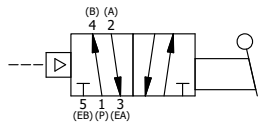

4

3

2

1

NOTES:
1) REMOTE PILOT CAN BE ROUTED THROUGH SUBPLATE CONNECTION.

AAA
PRODUCTS
INTERNATIONAL

**AAA PRODUCTS
INTERNATIONAL**
7114 Harry Hines Blvd
Dallas, TX 75235

TITLE: 3/8" SUBPLATE, LEVER, 2 POS,
FRCTN POS, PILOT RTRN,
CRVD LVR, RED KNB, 270D LVR