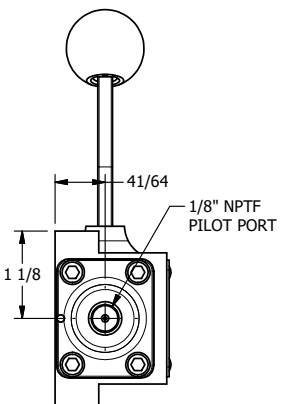

4

3

2

1

NOTES:  
1) REMOTE PILOT CAN BE ROUTED THROUGH SUBPLATE CONNECTION.

**AAA**  
PRODUCTS  
INTERNATIONAL  
7114 Harry Hines Blvd  
Dallas, TX 75235

TITLE: 3/8" SUBPLATE, LEVER, 2 POS,  
FRCTN POS, PILOT RTRN,  
CRVD LVR, RED KNB, 90D LVR

DRAWING NO.:  
DIM\_HR3PCJR

THE INFORMATION CONTAINED WITHIN THIS DOCUMENT IS PROPRIETARY TO AAA PRODUCTS AND MAY NOT BE DISCLOSED WITHOUT PRIOR WRITTEN CONSENT

4

3

2

1