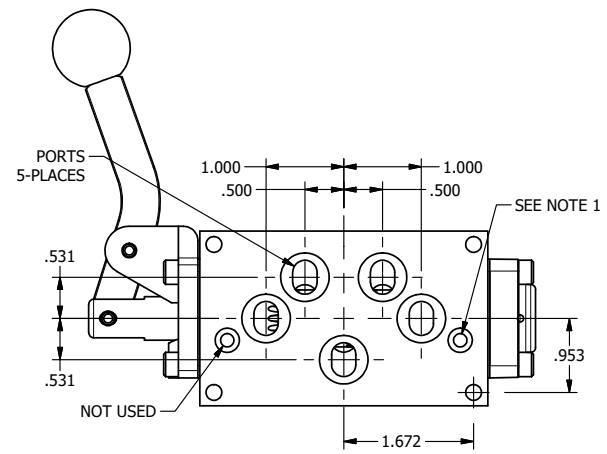

4

3

2

1

NOTES:  
1) REMOTE PILOT CAN BE ROUTED THROUGH SUBPLATE CONNECTION.

**AAA**  
PRODUCTS  
INTERNATIONAL  
7114 Harry Hines Blvd  
Dallas, TX 75235

TITLE: 3/8" SUBPLATE, LEVER, 2 POS,  
FRCTN POS, PILOT RTRN,  
CRVD LVR, RED KNB, 90D LVR

DRAWING NO.:  
DIM\_HR3PCJR

THE INFORMATION CONTAINED WITHIN THIS DOCUMENT IS PROPRIETARY TO AAA PRODUCTS AND MAY NOT BE DISCLOSED WITHOUT PRIOR WRITTEN CONSENT

4

3

2

1