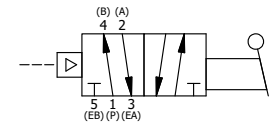

4

3

2

1

NOTES:  
1) REMOTE PILOT CAN BE ROUTED THROUGH SUBPLATE CONNECTION.

**AAA**  
PRODUCTS  
INTERNATIONAL  
7114 Harry Hines Blvd  
Dallas, TX 75235

TITLE: 3/8" SUBPLATE, LEVER, 2 POS,  
FRCTN POS, PILOT RTRN,  
CRVD LVR, RED KNB, 90D LVR