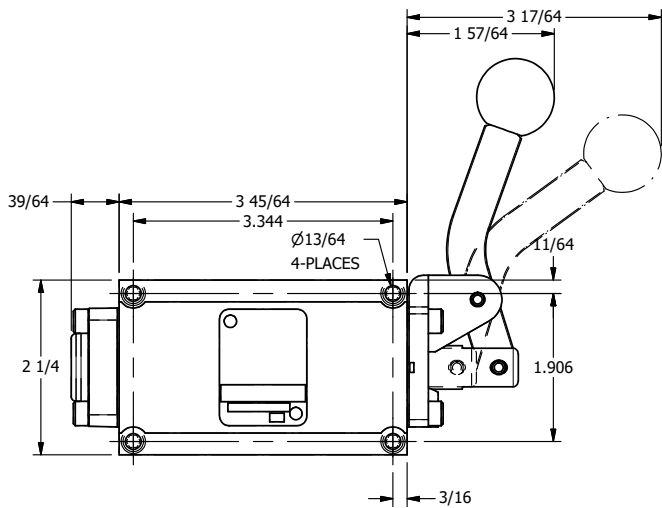

4

3

2

1

NOTES:  
1) REMOTE PILOT CAN BE ROUTED THROUGH SUBPLATE CONNECTION.

**AAA**  
PRODUCTS  
INTERNATIONAL  
7114 Harry Hines Blvd  
Dallas, TX 75235

TITLE: 3/8" SUBPLATE, LEVER, 2 POS,  
FRCTN POS, PILOT RTRN,  
CRVD LVR, RED KNB, 90D LVR

DRAWING NO.:  
DIM\_HR3PCJR

THE INFORMATION CONTAINED WITHIN THIS DOCUMENT IS PROPRIETARY TO AAA PRODUCTS AND MAY NOT BE DISCLOSED WITHOUT PRIOR WRITTEN CONSENT

4

3

2

1