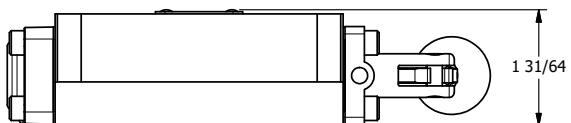

4

3

2

1

NOTES:  
1) REMOTE PILOT CAN BE ROUTED THROUGH SUBPLATE CONNECTION.

**AAA**  
PRODUCTS  
INTERNATIONAL  
7114 Harry Hines Blvd  
Dallas, TX 75235

TITLE: 3/8" SUBPLATE, LEVER, 2 POS,  
FRCTN POS, PILOT RTRN,  
CRVD LVR, RED KNB, 90D LVR