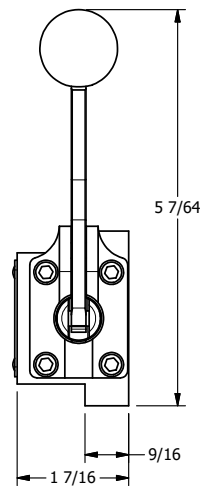

4

3

2

1

NOTES:  
1) REMOTE PILOT CAN BE ROUTED THROUGH SUBPLATE CONNECTION.

**AAA**  
PRODUCTS  
INTERNATIONAL  
7114 Harry Hines Blvd  
Dallas, TX 75235

TITLE: 3/8" SUBPLATE, LEVER, 2 POS,  
FRCTN POS, PILOT RTRN,  
CRVD LVR, RED KNB, 90D LVR

DRAWING NO.:  
DIM\_HR3PCJR

THE INFORMATION CONTAINED WITHIN THIS DOCUMENT IS PROPRIETARY TO AAA PRODUCTS AND MAY NOT BE DISCLOSED WITHOUT PRIOR WRITTEN CONSENT

4

3

2

1