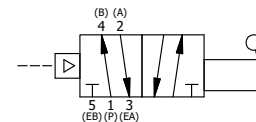

4

3

2

1

NOTES:
 1) REMOTE PILOT CAN BE ROUTED THROUGH SUBPLATE CONNECTION.

AAA
 PRODUCTS
 INTERNATIONAL
 7114 Harry Hines Blvd
 Dallas, TX 75235

TITLE: 3/8" SUBPLATE, LEVER, 2 POS,
 FRCTN POS, PILOT RTRN,
 CRVD LVR, RED KNB, LOCKOUT C