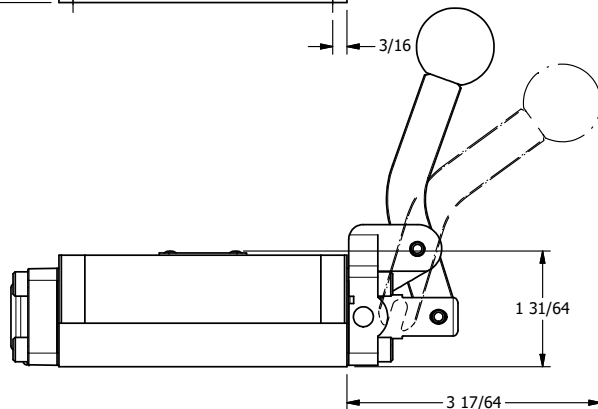

4

3

2

1

NOTES:
 1) REMOTE PILOT CAN BE ROUTED THROUGH SUBPLATE CONNECTION.

AAA
 PRODUCTS
 INTERNATIONAL
 7114 Harry Hines Blvd
 Dallas, TX 75235

TITLE: 3/8" SUBPLATE, LEVER, 2 POS,
 FRCTN POS, PILOT RTRN,
 CRVD LVR, RED KNB, LOCKOUT C

DRAWING NO.:
 DIM_HR3PCJLO

THE INFORMATION CONTAINED WITHIN THIS DOCUMENT IS PROPRIETARY TO AAA PRODUCTS AND MAY NOT BE DISCLOSED WITHOUT PRIOR WRITTEN CONSENT

4

3

2

1