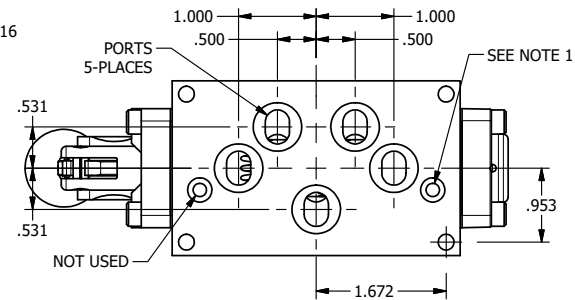

4

3

2

1

NOTES:
 1) REMOTE PILOT CAN BE ROUTED THROUGH SUBPLATE CONNECTION.

AAA
 PRODUCTS
 INTERNATIONAL
 7114 Harry Hines Blvd
 Dallas, TX 75235

TITLE: 3/8" SUBPLATE, LEVER, 2 POS,
 FRCTN POS, PILOT RTRN,
 CRVD LVR, RED KNB, LOCKOUT C

DRAWING NO.:
 DIM_HR3PCJLO

THE INFORMATION CONTAINED WITHIN THIS DOCUMENT IS PROPRIETARY TO AAA PRODUCTS AND MAY NOT BE DISCLOSED WITHOUT PRIOR WRITTEN CONSENT

4

3

2

1