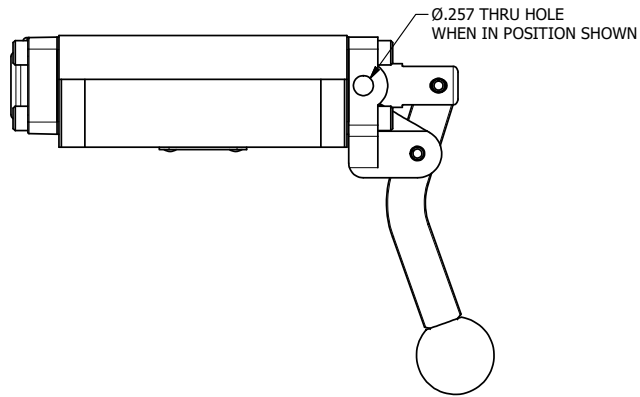

4

3

2

1

NOTES:
 1) REMOTE PILOT CAN BE ROUTED THROUGH SUBPLATE CONNECTION.

AAA
 PRODUCTS
 INTERNATIONAL
 7114 Harry Hines Blvd
 Dallas, TX 75235

TITLE: 3/8" SUBPLATE, LEVER, 2 POS,
 FRCTN POS, PILOT RTRN,
 CRVD LVR, RED KNB, LOCKOUT C