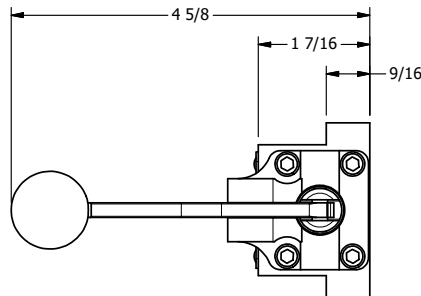

4

3

2

1

NOTES:
 1) REMOTE PILOT CAN BE ROUTED THROUGH SUBPLATE CONNECTION.

AAA
 PRODUCTS
 INTERNATIONAL
 7114 Harry Hines Blvd
 Dallas, TX 75235

TITLE: 3/8" SUBPLATE, LEVER, 2 POS,
 FRCTN POS, PILOT RTRN,
 CRVD LVR, RED KNB, LOCKOUT C

DRAWING NO.:
 DIM_HR3PCJLO

THE INFORMATION CONTAINED WITHIN THIS DOCUMENT IS PROPRIETARY TO AAA PRODUCTS AND MAY NOT BE DISCLOSED WITHOUT PRIOR WRITTEN CONSENT

4

3

2

1