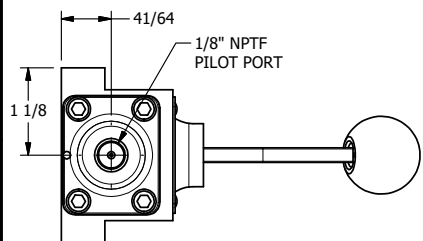

4

3

2

1

NOTES:
 1) REMOTE PILOT CAN BE ROUTED THROUGH SUBPLATE CONNECTION.

AAA
 PRODUCTS
 INTERNATIONAL
 7114 Harry Hines Blvd
 Dallas, TX 75235

TITLE: 3/8" SUBPLATE, LEVER, 2 POS,
 FRCTN POS, PILOT RTRN,
 CRVD LVR, RED KNB, LOCKOUT C

DRAWING NO.:
 DIM_HR3PCJLO

THE INFORMATION CONTAINED WITHIN THIS DOCUMENT IS PROPRIETARY TO AAA PRODUCTS AND MAY NOT BE DISCLOSED WITHOUT PRIOR WRITTEN CONSENT

4

3

2

1