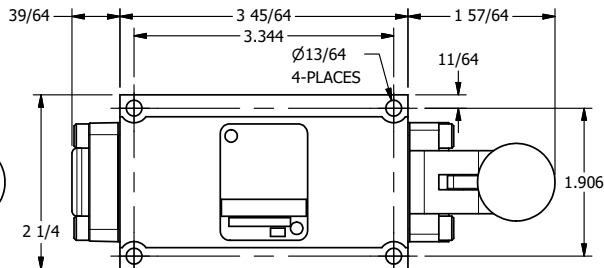

4

3

2

1

NOTES:
 1) REMOTE PILOT CAN BE ROUTED THROUGH SUBPLATE CONNECTION.

AAA
 PRODUCTS
 INTERNATIONAL
 7114 Harry Hines Blvd
 Dallas, TX 75235

TITLE: 3/8" SUBPLATE, LEVER, 2 POS,
 FRCTN POS, PILOT RTRN,
 CRVD LVR, RED KNB, LOCKOUT C

DRAWING NO.:
 DIM_HR3PCJLO

THE INFORMATION CONTAINED WITHIN THIS DOCUMENT IS PROPRIETARY TO AAA PRODUCTS AND MAY NOT BE DISCLOSED WITHOUT PRIOR WRITTEN CONSENT

4

3

2

1