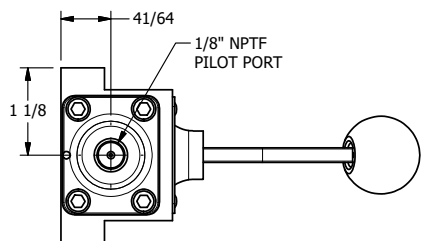

4

3

2

1

NOTES:
1) REMOTE PILOT CAN BE ROUTED THROUGH SUBPLATE CONNECTION.

AAA
PRODUCTS
INTERNATIONAL
AAA PRODUCTS
INTERNATIONAL
7114 Harry Hines Blvd
Dallas, TX 75235

TITLE: 3/8" SUBPLATE, LEVER, 2 POS,
FRCTN POS, PILOT RTRN, CRVD LVR,
HVY DTY, RED KNB, LOCKOUT C

DRAWING NO.:
DIM_HR3PCHJLO

THE INFORMATION CONTAINED WITHIN THIS DOCUMENT IS PROPRIETARY TO AAA PRODUCTS AND MAY NOT BE DISCLOSED WITHOUT PRIOR WRITTEN CONSENT

4

3

2

1