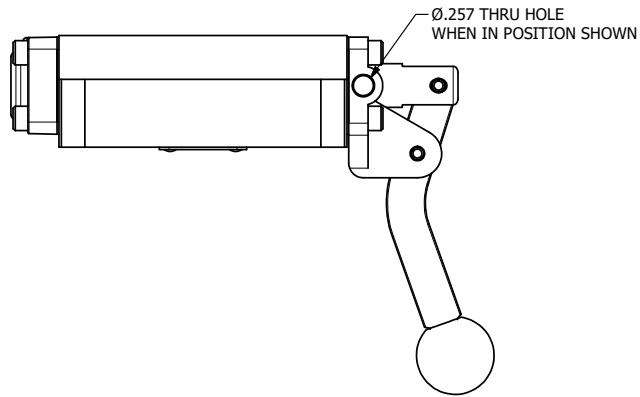

4

3

2

1

NOTES:
1) REMOTE PILOT CAN BE ROUTED THROUGH SUBPLATE CONNECTION.

AAA
PRODUCTS
INTERNATIONAL
AAA PRODUCTS
INTERNATIONAL
7114 Harry Hines Blvd
Dallas, TX 75235

TITLE: 3/8" SUBPLATE, LEVER, 2 POS,
FRCTN POS, PILOT RTRN, CRVD LVR,
HVY DTY, RED KNB, LOCKOUT C