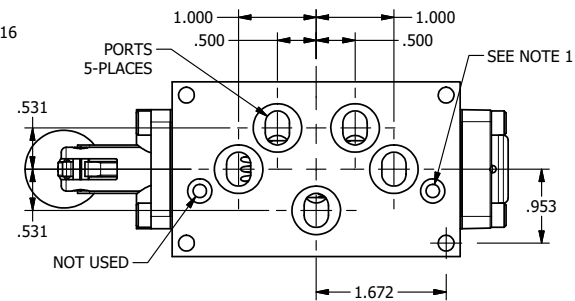

4

3

2

1

NOTES:
1) REMOTE PILOT CAN BE ROUTED THROUGH SUBPLATE CONNECTION.

AAA
PRODUCTS
INTERNATIONAL
AAA PRODUCTS
INTERNATIONAL
7114 Harry Hines Blvd
Dallas, TX 75235

TITLE: 3/8" SUBPLATE, LEVER, 2 POS,
FRCTN POS, PILOT RTRN, CRVD LVR,
HVY DTY, RED KNB, LOCKOUT C

DRAWING NO.:
DIM_HR3PCHJLO

THE INFORMATION CONTAINED WITHIN THIS DOCUMENT IS PROPRIETARY TO AAA PRODUCTS AND MAY NOT BE DISCLOSED WITHOUT PRIOR WRITTEN CONSENT

4

3

2

1