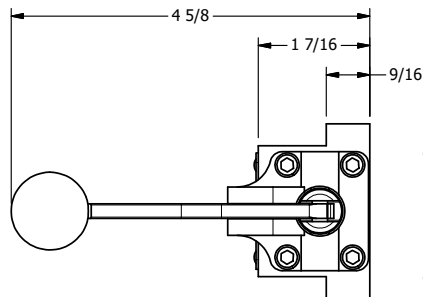

4

3

2

1

NOTES:
1) REMOTE PILOT CAN BE ROUTED THROUGH SUBPLATE CONNECTION.

AAA
PRODUCTS
INTERNATIONAL
AAA PRODUCTS
INTERNATIONAL
7114 Harry Hines Blvd
Dallas, TX 75235

TITLE: 3/8" SUBPLATE, LEVER, 2 POS,
FRCTN POS, PILOT RTRN, CRVD LVR,
HVY DTY, RED KNB, LOCKOUT C

DRAWING NO.:
DIM_HR3PCHJLO

THE INFORMATION CONTAINED WITHIN THIS DOCUMENT IS PROPRIETARY TO AAA PRODUCTS AND MAY NOT BE DISCLOSED WITHOUT PRIOR WRITTEN CONSENT

4

3

2

1