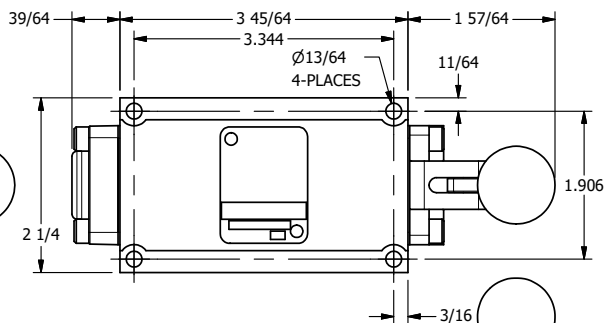

4

3

2

1

NOTES:
1) REMOTE PILOT CAN BE ROUTED THROUGH SUBPLATE CONNECTION.

AAA
PRODUCTS
INTERNATIONAL
AAA PRODUCTS
INTERNATIONAL
7114 Harry Hines Blvd
Dallas, TX 75235

TITLE: 3/8" SUBPLATE, LEVER, 2 POS,
FRCTN POS, PILOT RTRN, CRVD LVR,
HVY DTY, RED KNB, LOCKOUT C

DRAWING NO.:
DIM_HR3PCHJLO

THE INFORMATION CONTAINED WITHIN THIS DOCUMENT IS PROPRIETARY TO AAA PRODUCTS AND MAY NOT BE DISCLOSED WITHOUT PRIOR WRITTEN CONSENT

4

3

2

1