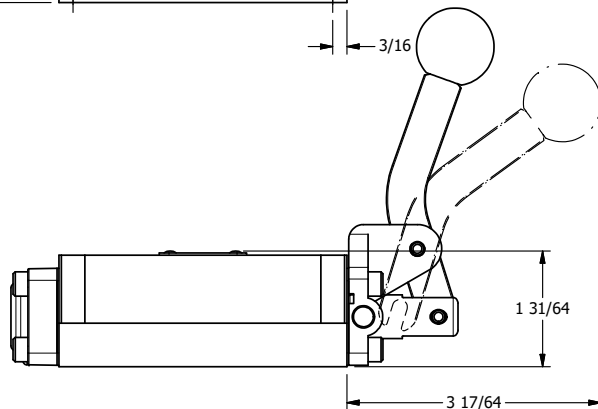

4

3

2

1

NOTES:
1) REMOTE PILOT CAN BE ROUTED THROUGH SUBPLATE CONNECTION.

AAA
PRODUCTS
INTERNATIONAL
AAA PRODUCTS
INTERNATIONAL
7114 Harry Hines Blvd
Dallas, TX 75235

TITLE: 3/8" SUBPLATE, LEVER, 2 POS,
FRCTN POS, PILOT RTRN, CRVD LVR,
HVY DTY, RED KNB, LOCKOUT C

DRAWING NO.:
DIM_HR3PCHJLO

THE INFORMATION CONTAINED WITHIN THIS DOCUMENT IS PROPRIETARY TO AAA PRODUCTS AND MAY NOT BE DISCLOSED WITHOUT PRIOR WRITTEN CONSENT

4

3

2

1