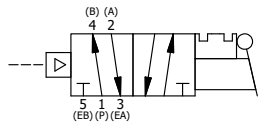

NOTES:
 1) REMOTE PILOT CAN BE ROUTED THROUGH SUBPLATE CONNECTION.

AAA
 PRODUCTS
 INTERNATIONAL

**AAA PRODUCTS
 INTERNATIONAL**
 7114 Harry Hines Blvd
 Dallas, TX 75235

TITLE: 3/8" SUBPLATE, LEVER, 2 POS,
 FRCTN POS, PILOT RTRN,
 CRVD LVR, PINCLOCK A & C, RED KNB