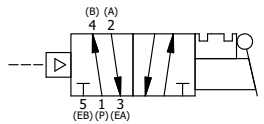

NOTES:  
 1) REMOTE PILOT CAN BE ROUTED THROUGH SUBPLATE CONNECTION.

**AAA**  
 PRODUCTS  
 INTERNATIONAL

**AAA PRODUCTS INTERNATIONAL**  
 7114 Harry Hines Blvd  
 Dallas, TX 75235

TITLE: 3/8" SUBPLATE, LEVER, 2 POS,  
 FRCTN POS, PILOT RTRN, CRVD LVR,  
 PINLOCK A & C, HVY DTY, RED KNB