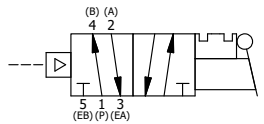

NOTES:
 1) REMOTE PILOT CAN BE ROUTED THROUGH SUBPLATE CONNECTION.

AAA
 PRODUCTS INTERNATIONAL
 7114 Harry Hines Blvd
 Dallas, TX 75235

TITLE: 3/8" SUBPLATE, LEVER, 2 POS,
 FRCTN POS, PILOT RTRN,
 CRVD LVR, PINCLOCK A & C, HVY DTY