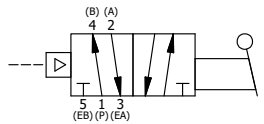

NOTES:
 1) REMOTE PILOT CAN BE ROUTED THROUGH SUBPLATE CONNECTION.

 <p>AAA PRODUCTS INTERNATIONAL 7114 Harry Hines Blvd Dallas, TX 75235</p>	<p>TITLE: 3/8" SUBPLATE, LEVER, 2 POS, FRICTION POS, PILOT RTRN, CURVED LEVER</p>	<p>DRAWING NO.: DIM_HR3PC</p>
---	---	--