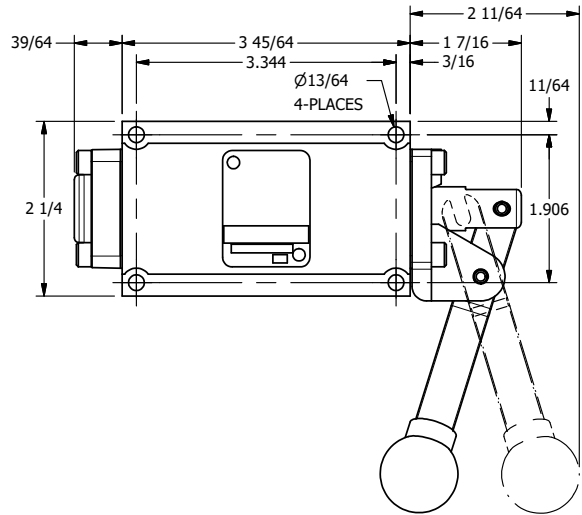

4

3

2

1

NOTES:
 1) REMOTE PILOT CAN BE ROUTED THROUGH SUBPLATE CONNECTION.

AAA
 PRODUCTS
 INTERNATIONAL

**AAA PRODUCTS
 INTERNATIONAL**
 7114 Harry Hines Blvd
 Dallas, TX 75235

TITLE: 3/8" SUBPLATE, LEVER, 2 POS,
 PILOT RTRN, BNT LVR RIGHT,
 270D LVR

DRAWING NO.:
DIM_HR3PBRRT

THE INFORMATION CONTAINED WITHIN THIS DOCUMENT IS PROPRIETARY TO AAA PRODUCTS AND MAY NOT BE DISCLOSED WITHOUT PRIOR WRITTEN CONSENT

4

3

2

1