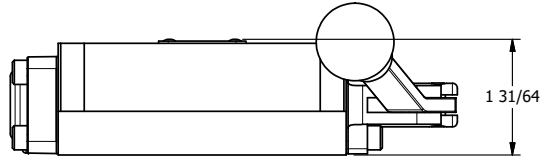

4

3

2

1

NOTES:
 1) REMOTE PILOT CAN BE ROUTED THROUGH SUBPLATE CONNECTION.

AAA
 PRODUCTS
 INTERNATIONAL

**AAA PRODUCTS
 INTERNATIONAL**
 7114 Harry Hines Blvd
 Dallas, TX 75235

TITLE: 3/8" SUBPLATE, LEVER, 2 POS,
 PILOT RTRN, BNT LVR RIGHT,
 270D LVR