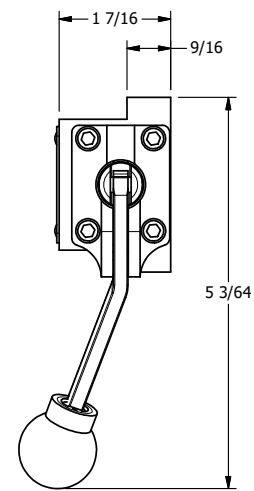

4

3

2

1

NOTES:
 1) REMOTE PILOT CAN BE ROUTED THROUGH SUBPLATE CONNECTION.

AAA
 PRODUCTS
 INTERNATIONAL

**AAA PRODUCTS
 INTERNATIONAL**
 7114 Harry Hines Blvd
 Dallas, TX 75235

TITLE: 3/8" SUBPLATE, LEVER, 2 POS,
 PILOT RTRN, BNT LVR RIGHT,
 270D LVR

DRAWING NO.:
DIM_HR3PBRRT

THE INFORMATION CONTAINED WITHIN THIS DOCUMENT IS PROPRIETARY TO AAA PRODUCTS AND MAY NOT BE DISCLOSED WITHOUT PRIOR WRITTEN CONSENT

4

3

2

1