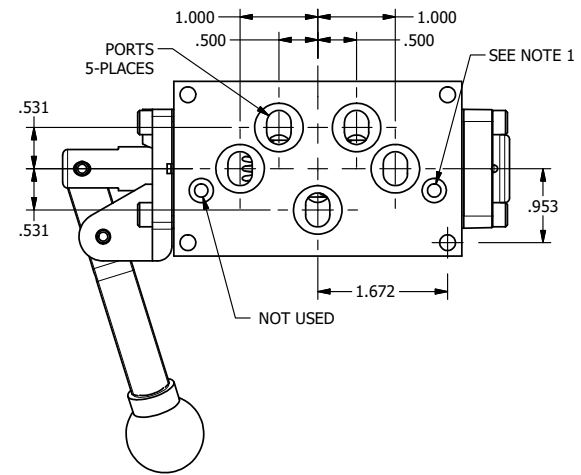

4

3

2

1

NOTES:
 1) REMOTE PILOT CAN BE ROUTED THROUGH SUBPLATE CONNECTION.

AAA
 PRODUCTS
 INTERNATIONAL

**AAA PRODUCTS
 INTERNATIONAL**
 7114 Harry Hines Blvd
 Dallas, TX 75235

TITLE: 3/8" SUBPLATE, LEVER, 2 POS,
 PILOT RTRN, BNT LVR RIGHT,
 270D LVR

DRAWING NO.:
DIM_HR3PBRRT

THE INFORMATION CONTAINED WITHIN THIS DOCUMENT IS PROPRIETARY TO AAA PRODUCTS AND MAY NOT BE DISCLOSED WITHOUT PRIOR WRITTEN CONSENT

4

3

2

1