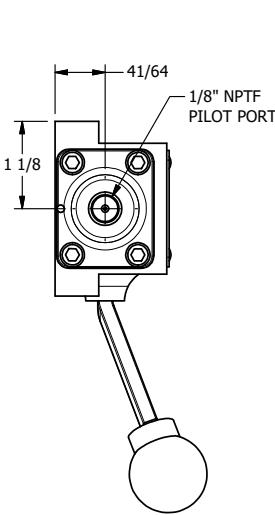

4

3

2

1

NOTES:
 1) REMOTE PILOT CAN BE ROUTED THROUGH SUBPLATE CONNECTION.

AAA
 PRODUCTS
 INTERNATIONAL

**AAA PRODUCTS
 INTERNATIONAL**
 7114 Harry Hines Blvd
 Dallas, TX 75235

TITLE: 3/8" SUBPLATE, LEVER, 2 POS,
 PILOT RTRN, BNT LVR RIGHT,
 270D LVR

DRAWING NO.:
DIM_HR3PBRRT

THE INFORMATION CONTAINED WITHIN THIS DOCUMENT IS PROPRIETARY TO AAA PRODUCTS AND MAY NOT BE DISCLOSED WITHOUT PRIOR WRITTEN CONSENT

4

3

2

1