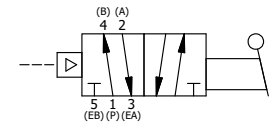

4

3

2

1

NOTES:
 1) REMOTE PILOT CAN BE ROUTED THROUGH SUBPLATE CONNECTION.

AAA
 PRODUCTS
 INTERNATIONAL

**AAA PRODUCTS
 INTERNATIONAL**
 7114 Harry Hines Blvd
 Dallas, TX 75235

TITLE: 3/8" SUBPLATE, LEVER, 2 POS,
 PILOT RTRN, BNT LVR RIGHT,
 270D LVR