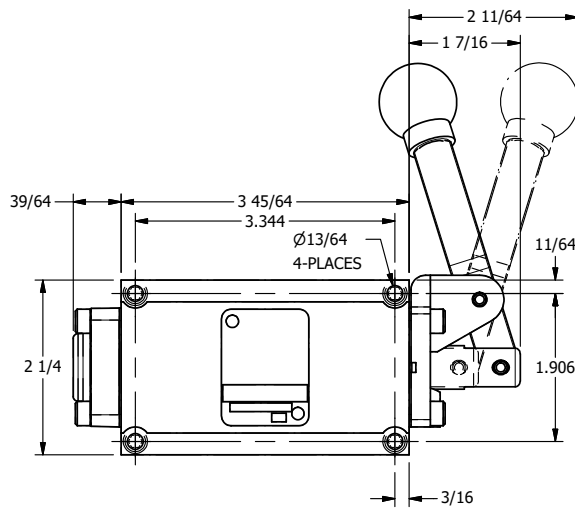

4

3

2

1

NOTES:  
 1) REMOTE PILOT CAN BE ROUTED THROUGH SUBPLATE CONNECTION.

**AAA**  
 PRODUCTS  
 INTERNATIONAL  
 7114 Harry Hines Blvd  
 Dallas, TX 75235

TITLE: 3/8" SUBPLATE, LEVER, 2 POS,  
 PILOT RTRN, BNT LVR RGHT,  
 90D LVR

DRAWING NO.:  
 DIM\_HR3PBRR

THE INFORMATION CONTAINED WITHIN THIS DOCUMENT IS PROPRIETARY TO AAA PRODUCTS AND MAY NOT BE DISCLOSED WITHOUT PRIOR WRITTEN CONSENT

4

3

2

1