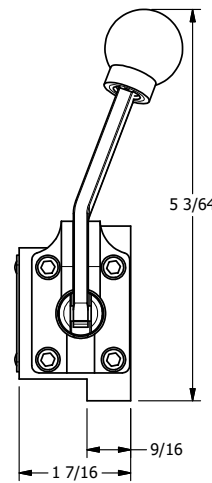

4

3

2

1

NOTES:  
 1) REMOTE PILOT CAN BE ROUTED THROUGH SUBPLATE CONNECTION.

**AAA**  
 PRODUCTS  
 INTERNATIONAL  
 7114 Harry Hines Blvd  
 Dallas, TX 75235

TITLE: 3/8" SUBPLATE, LEVER, 2 POS,  
 PILOT RTRN, BNT LVR RGHT,  
 90D LVR

DRAWING NO.:  
 DIM\_HR3PBRR

THE INFORMATION CONTAINED WITHIN THIS DOCUMENT IS PROPRIETARY TO AAA PRODUCTS AND MAY NOT BE DISCLOSED WITHOUT PRIOR WRITTEN CONSENT

4

3

2

1