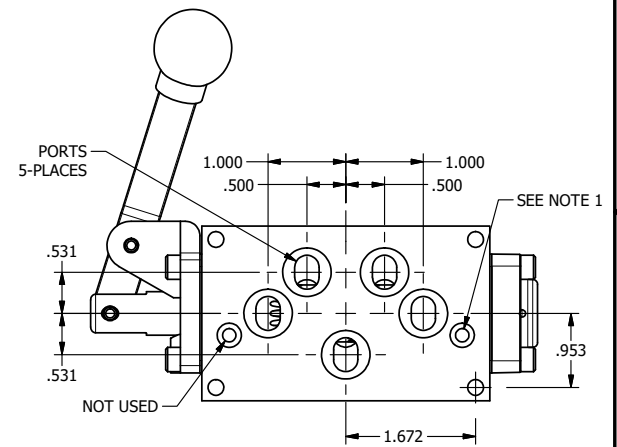

4

3

2

1

NOTES:  
 1) REMOTE PILOT CAN BE ROUTED THROUGH SUBPLATE CONNECTION.

**AAA**  
 PRODUCTS  
 INTERNATIONAL  
 7114 Harry Hines Blvd  
 Dallas, TX 75235

TITLE: 3/8" SUBPLATE, LEVER, 2 POS,  
 PILOT RTRN, BNT LVR RGHT,  
 90D LVR

DRAWING NO.:  
 DIM\_HR3PBRR

THE INFORMATION CONTAINED WITHIN THIS DOCUMENT IS PROPRIETARY TO AAA PRODUCTS AND MAY NOT BE DISCLOSED WITHOUT PRIOR WRITTEN CONSENT

4

3

2

1