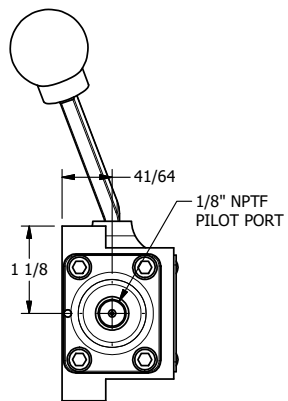

4

3

2

1

NOTES:  
 1) REMOTE PILOT CAN BE ROUTED THROUGH SUBPLATE CONNECTION.

**AAA**  
 PRODUCTS  
 INTERNATIONAL  
 7114 Harry Hines Blvd  
 Dallas, TX 75235

TITLE: 3/8" SUBPLATE, LEVER, 2 POS,  
 PILOT RTRN, BNT LVR RGHT,  
 90D LVR

DRAWING NO.:  
 DIM\_HR3PBRR

THE INFORMATION CONTAINED WITHIN THIS DOCUMENT IS PROPRIETARY TO AAA PRODUCTS AND MAY NOT BE DISCLOSED WITHOUT PRIOR WRITTEN CONSENT

4

3

2

1