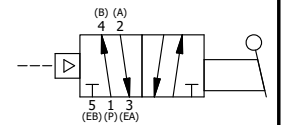

4

3

2

1

NOTES:  
 1) REMOTE PILOT CAN BE ROUTED THROUGH SUBPLATE CONNECTION.

**AAA**  
 PRODUCTS  
 INTERNATIONAL  
 7114 Harry Hines Blvd  
 Dallas, TX 75235

TITLE: 3/8" SUBPLATE, LEVER, 2 POS,  
 PILOT RTRN, BNT LVR RGHT,  
 90D LVR