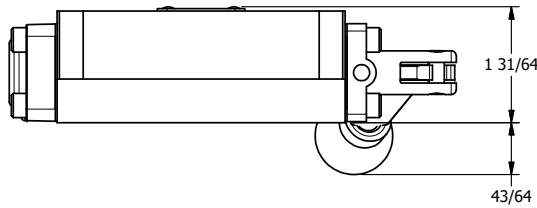

4

3

2

1

NOTES:  
 1) REMOTE PILOT CAN BE ROUTED THROUGH SUBPLATE CONNECTION.

**AAA**  
 PRODUCTS  
 INTERNATIONAL  
 7114 Harry Hines Blvd  
 Dallas, TX 75235

TITLE: 3/8" SUBPLATE, LEVER, 2 POS,  
 PILOT RTRN, BNT LVR RGHT,  
 90D LVR