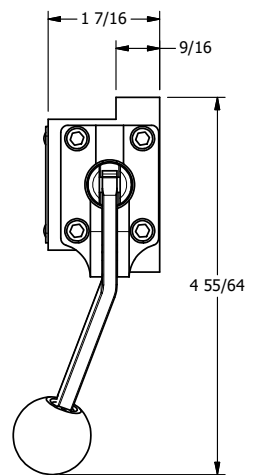

4

3

2

1

NOTES:
 1) REMOTE PILOT CAN BE ROUTED THROUGH SUBPLATE CONNECTION.

AAA
 PRODUCTS
 INTERNATIONAL

**AAA PRODUCTS
 INTERNATIONAL**
 7114 Harry Hines Blvd
 Dallas, TX 75235

TITLE: 3/8" SUBPLATE, LEVER, 2 POS,
 FRCTN POS, PILOT RTRN,
 BNT LVR RT, RED KNB, 270D LVR

DRAWING NO.:
DIM_HR3PBRJRT

THE INFORMATION CONTAINED WITHIN THIS DOCUMENT IS PROPRIETARY TO AAA PRODUCTS AND MAY NOT BE DISCLOSED WITHOUT PRIOR WRITTEN CONSENT

4

3

2

1