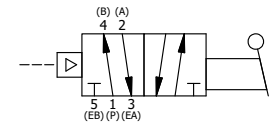

4

3

2

1

NOTES:
 1) REMOTE PILOT CAN BE ROUTED THROUGH SUBPLATE CONNECTION.

AAA
 PRODUCTS
 INTERNATIONAL

**AAA PRODUCTS
 INTERNATIONAL**
 7114 Harry Hines Blvd
 Dallas, TX 75235

TITLE: 3/8" SUBPLATE, LEVER, 2 POS,
 FRCTN POS, PILOT RTRN,
 BNT LVR RT, RED KNB, 270D LVR