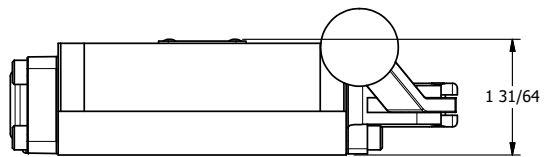

4

3

2

1

NOTES:
 1) REMOTE PILOT CAN BE ROUTED THROUGH SUBPLATE CONNECTION.

AAA
 PRODUCTS
 INTERNATIONAL

**AAA PRODUCTS
 INTERNATIONAL**
 7114 Harry Hines Blvd
 Dallas, TX 75235

TITLE: 3/8" SUBPLATE, LEVER, 2 POS,
 FRCTN POS, PILOT RTRN,
 BNT LVR RT, RED KNB, 270D LVR