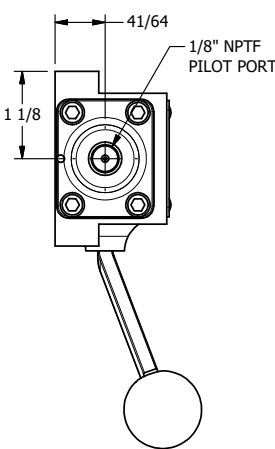

4

3

2

1

NOTES:
 1) REMOTE PILOT CAN BE ROUTED THROUGH SUBPLATE CONNECTION.

AAA
 PRODUCTS
 INTERNATIONAL

**AAA PRODUCTS
 INTERNATIONAL**
 7114 Harry Hines Blvd
 Dallas, TX 75235

TITLE: 3/8" SUBPLATE, LEVER, 2 POS,
 FRCTN POS, PILOT RTRN,
 BNT LVR RT, RED KNB, 270D LVR

DRAWING NO.:
DIM_HR3PBRJRT

THE INFORMATION CONTAINED WITHIN THIS DOCUMENT IS PROPRIETARY TO AAA PRODUCTS AND MAY NOT BE DISCLOSED WITHOUT PRIOR WRITTEN CONSENT

4

3

2

1