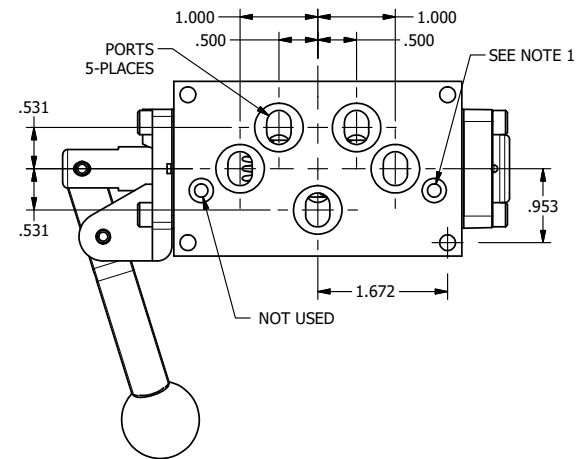

4

3

2

1

NOTES:
 1) REMOTE PILOT CAN BE ROUTED THROUGH SUBPLATE CONNECTION.

AAA
 PRODUCTS
 INTERNATIONAL

**AAA PRODUCTS
 INTERNATIONAL**
 7114 Harry Hines Blvd
 Dallas, TX 75235

TITLE: 3/8" SUBPLATE, LEVER, 2 POS,
 FRCTN POS, PILOT RTRN,
 BNT LVR RT, RED KNB, 270D LVR

DRAWING NO.:
DIM_HR3PBRJRT

THE INFORMATION CONTAINED WITHIN THIS DOCUMENT IS PROPRIETARY TO AAA PRODUCTS AND MAY NOT BE DISCLOSED WITHOUT PRIOR WRITTEN CONSENT

4

3

2

1