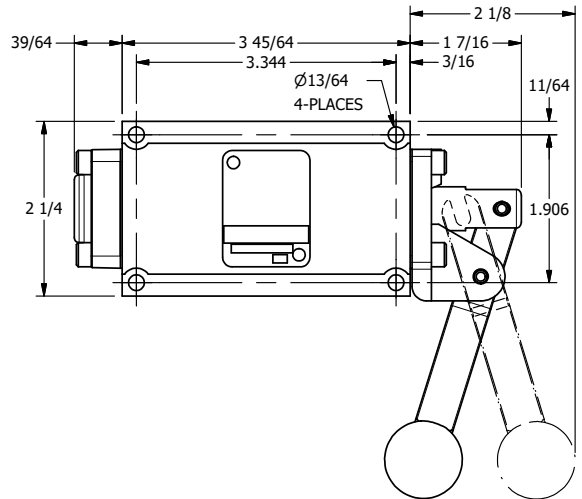

4

3

2

1

NOTES:
 1) REMOTE PILOT CAN BE ROUTED THROUGH SUBPLATE CONNECTION.

AAA
 PRODUCTS
 INTERNATIONAL

**AAA PRODUCTS
 INTERNATIONAL**
 7114 Harry Hines Blvd
 Dallas, TX 75235

TITLE: 3/8" SUBPLATE, LEVER, 2 POS,
 FRCTN POS, PILOT RTRN,
 BNT LVR RT, RED KNB, 270D LVR

DRAWING NO.:
DIM_HR3PBRJRT

THE INFORMATION CONTAINED WITHIN THIS DOCUMENT IS PROPRIETARY TO AAA PRODUCTS AND MAY NOT BE DISCLOSED WITHOUT PRIOR WRITTEN CONSENT

4

3

2

1