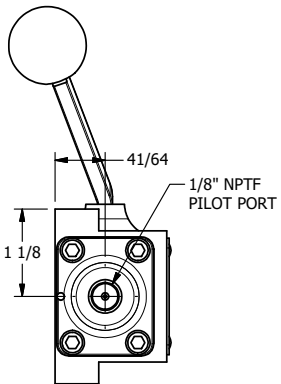

4

3

2

1

NOTES:
 1) REMOTE PILOT CAN BE ROUTED THROUGH SUBPLATE CONNECTION.

AAA
 PRODUCTS
 INTERNATIONAL
 7114 Harry Hines Blvd
 Dallas, TX 75235

TITLE: 3/8" SUBPLATE, LEVER, 2 POS,
 FRCTN POS, PILOT RTRN,
 BNT LVR RT, RED KNB, 90D LVR

DRAWING NO.:
 DIM_HR3PBRJR

THE INFORMATION CONTAINED WITHIN THIS DOCUMENT IS PROPRIETARY TO AAA PRODUCTS AND MAY NOT BE DISCLOSED WITHOUT PRIOR WRITTEN CONSENT

4

3

2

1