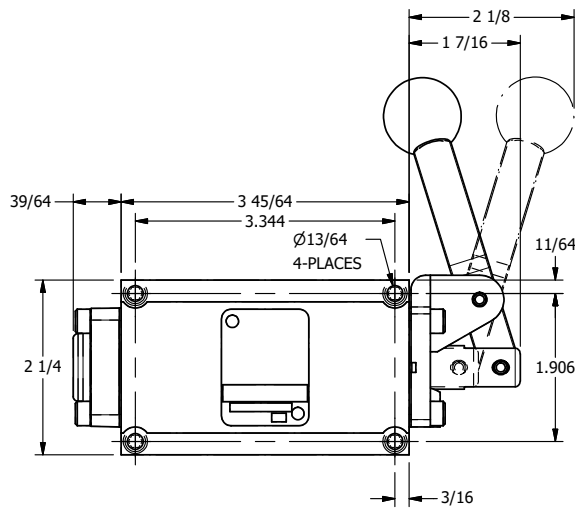

4

3

2

1

NOTES:
 1) REMOTE PILOT CAN BE ROUTED THROUGH SUBPLATE CONNECTION.

AAA
 PRODUCTS
 INTERNATIONAL
 7114 Harry Hines Blvd
 Dallas, TX 75235

TITLE: 3/8" SUBPLATE, LEVER, 2 POS,
 FRCTN POS, PILOT RTRN,
 BNT LVR RT, RED KNB, 90D LVR

DRAWING NO.:
 DIM_HR3PBRJR

THE INFORMATION CONTAINED WITHIN THIS DOCUMENT IS PROPRIETARY TO AAA PRODUCTS AND MAY NOT BE DISCLOSED WITHOUT PRIOR WRITTEN CONSENT

4

3

2

1