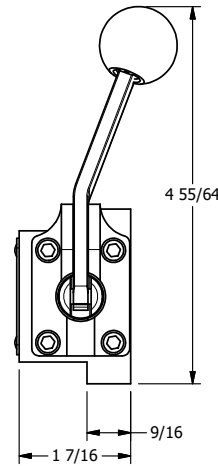

4

3

2

1

NOTES:
 1) REMOTE PILOT CAN BE ROUTED THROUGH SUBPLATE CONNECTION.

AAA
 PRODUCTS
 INTERNATIONAL
 7114 Harry Hines Blvd
 Dallas, TX 75235

TITLE: 3/8" SUBPLATE, LEVER, 2 POS,
 FRCTN POS, PILOT RTRN,
 BNT LVR RT, RED KNB, 90D LVR

DRAWING NO.:
 DIM_HR3PBRJR

THE INFORMATION CONTAINED WITHIN THIS DOCUMENT IS PROPRIETARY TO AAA PRODUCTS AND MAY NOT BE DISCLOSED WITHOUT PRIOR WRITTEN CONSENT

4

3

2

1