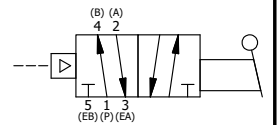

4

3

2

1

NOTES:
 1) REMOTE PILOT CAN BE ROUTED THROUGH SUBPLATE CONNECTION.

AAA
 PRODUCTS
 INTERNATIONAL
 7114 Harry Hines Blvd
 Dallas, TX 75235

TITLE: 3/8" SUBPLATE, LEVER, 2 POS,
 FRCTN POS, PILOT RTRN,
 BNT LVR RT, RED KNB, 90D LVR