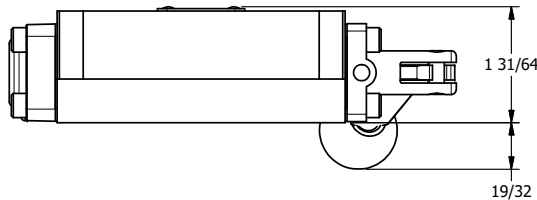

4

3

2

1

NOTES:
 1) REMOTE PILOT CAN BE ROUTED THROUGH SUBPLATE CONNECTION.

AAA
 PRODUCTS
 INTERNATIONAL
 7114 Harry Hines Blvd
 Dallas, TX 75235

TITLE: 3/8" SUBPLATE, LEVER, 2 POS,
 FRCTN POS, PILOT RTRN,
 BNT LVR RT, RED KNB, 90D LVR