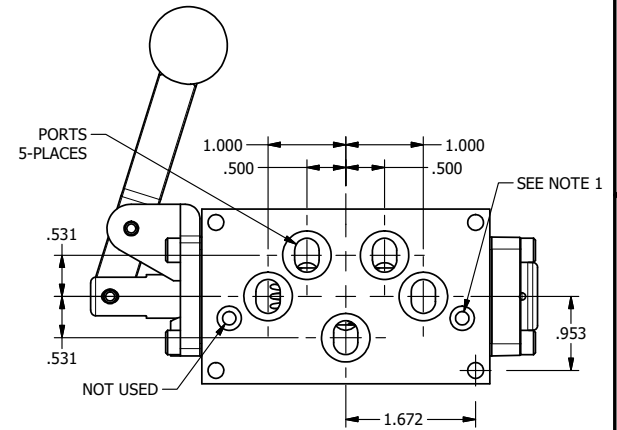

4

3

2

1

NOTES:
 1) REMOTE PILOT CAN BE ROUTED THROUGH SUBPLATE CONNECTION.

AAA
 PRODUCTS
 INTERNATIONAL
 7114 Harry Hines Blvd
 Dallas, TX 75235

TITLE: 3/8" SUBPLATE, LEVER, 2 POS,
 FRCTN POS, PILOT RTRN,
 BNT LVR RT, RED KNB, 90D LVR

DRAWING NO.:
 DIM_HR3PBRJR

THE INFORMATION CONTAINED WITHIN THIS DOCUMENT IS PROPRIETARY TO AAA PRODUCTS AND MAY NOT BE DISCLOSED WITHOUT PRIOR WRITTEN CONSENT

4

3

2

1