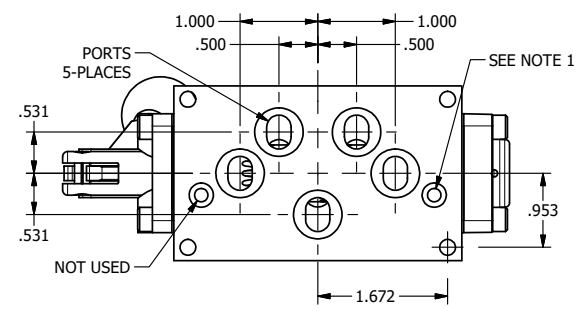

4

3

2

1

NOTES:
1) REMOTE PILOT CAN BE ROUTED THROUGH SUBPLATE CONNECTION.

AAA
PRODUCTS
INTERNATIONAL
AAA PRODUCTS
INTERNATIONAL
7114 Harry Hines Blvd
Dallas, TX 75235

TITLE: 3/8" SUBPLATE, LEVER, 2 POS,
FRCTN POS, PILOT RTRN, BNT LVR RT,
HVY DTY, RED KNB, LOCKOUT C

DRAWING NO.:
DIM_HR3PBRHJLO

THE INFORMATION CONTAINED WITHIN THIS DOCUMENT IS PROPRIETARY TO AAA PRODUCTS AND MAY NOT BE DISCLOSED WITHOUT PRIOR WRITTEN CONSENT

4

3

2

1

B

B