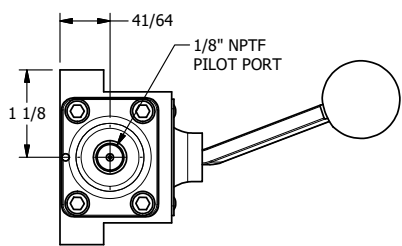

4

3

2

1

NOTES:
1) REMOTE PILOT CAN BE ROUTED THROUGH SUBPLATE CONNECTION.

AAA
PRODUCTS
INTERNATIONAL
AAA PRODUCTS
INTERNATIONAL
7114 Harry Hines Blvd
Dallas, TX 75235

TITLE: 3/8" SUBPLATE, LEVER, 2 POS,
FRCTN POS, PILOT RTRN, BNT LVR RT,
HVY DTY, RED KNB, LOCKOUT C