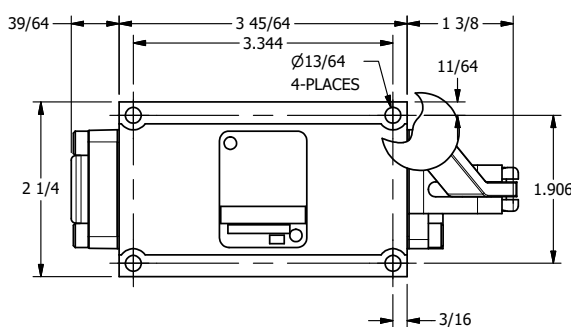

4

3

2

1

NOTES:
1) REMOTE PILOT CAN BE ROUTED THROUGH SUBPLATE CONNECTION.

AAA
PRODUCTS
INTERNATIONAL
AAA PRODUCTS
INTERNATIONAL
7114 Harry Hines Blvd
Dallas, TX 75235

TITLE: 3/8" SUBPLATE, LEVER, 2 POS,
FRCTN POS, PILOT RTRN, BNT LVR RT,
HVY DTY, RED KNB, LOCKOUT C

DRAWING NO.:
DIM_HR3PBRHJLO

THE INFORMATION CONTAINED WITHIN THIS DOCUMENT IS PROPRIETARY TO AAA PRODUCTS AND MAY NOT BE DISCLOSED WITHOUT PRIOR WRITTEN CONSENT

4

3

2

1

B

B