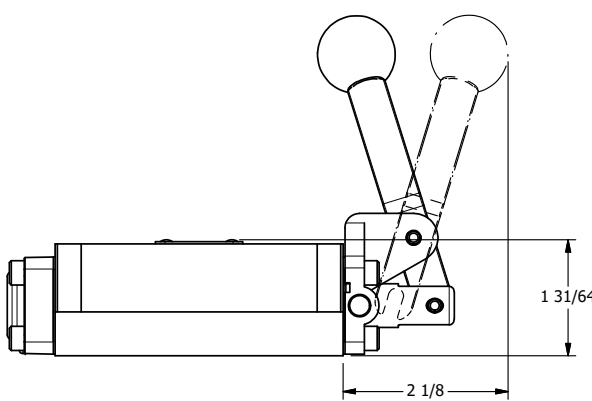

4

3

2

1

NOTES:
1) REMOTE PILOT CAN BE ROUTED THROUGH SUBPLATE CONNECTION.

AAA
PRODUCTS
INTERNATIONAL
AAA PRODUCTS
INTERNATIONAL
7114 Harry Hines Blvd
Dallas, TX 75235

TITLE: 3/8" SUBPLATE, LEVER, 2 POS,
FRCTN POS, PILOT RTRN, BNT LVR RT,
HVY DTY, RED KNB, LOCKOUT C

DRAWING NO.:
DIM_HR3PBRHJLO

THE INFORMATION CONTAINED WITHIN THIS DOCUMENT IS PROPRIETARY TO AAA PRODUCTS AND MAY NOT BE DISCLOSED WITHOUT PRIOR WRITTEN CONSENT

4

3

2

1

B

B