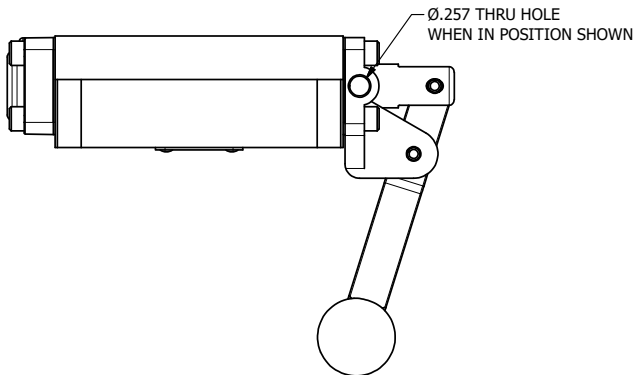

4

3

2

1

NOTES:
1) REMOTE PILOT CAN BE ROUTED THROUGH SUBPLATE CONNECTION.

AAA
PRODUCTS
INTERNATIONAL
AAA PRODUCTS
INTERNATIONAL
7114 Harry Hines Blvd
Dallas, TX 75235

TITLE: 3/8" SUBPLATE, LEVER, 2 POS,
FRCTN POS, PILOT RTRN, BNT LVR RT,
HVY DTY, RED KNB, LOCKOUT C