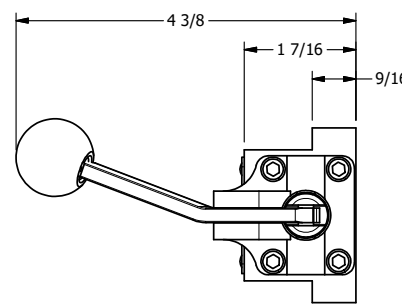

4

3

2

1

NOTES:
1) REMOTE PILOT CAN BE ROUTED THROUGH SUBPLATE CONNECTION.

AAA
PRODUCTS
INTERNATIONAL
AAA PRODUCTS
INTERNATIONAL
7114 Harry Hines Blvd
Dallas, TX 75235

TITLE: 3/8" SUBPLATE, LEVER, 2 POS,
FRCTN POS, PILOT RTRN, BNT LVR RT,
HVY DTY, RED KNB, LOCKOUT C

DRAWING NO.:
DIM_HR3PBRHJLO

THE INFORMATION CONTAINED WITHIN THIS DOCUMENT IS PROPRIETARY TO AAA PRODUCTS AND MAY NOT BE DISCLOSED WITHOUT PRIOR WRITTEN CONSENT

4

3

2

1

B

B