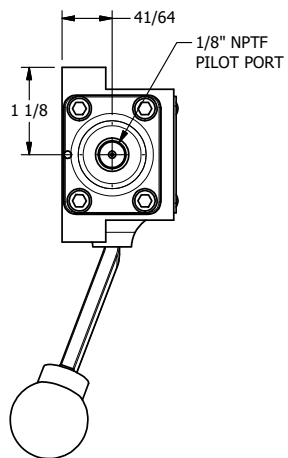

4

3

2

1

NOTES:
1) REMOTE PILOT CAN BE ROUTED THROUGH SUBPLATE CONNECTION.

AAA
PRODUCTS
INTERNATIONAL

**AAA PRODUCTS
INTERNATIONAL**
7114 Harry Hines Blvd
Dallas, TX 75235

TITLE: 3/8" SUBPLATE, LEVER, 2 POS,
PILOT RTRN, BNT LVR LFT,
270D LVR

DRAWING NO.:
DIM_HR3PBLRT

THE INFORMATION CONTAINED WITHIN THIS DOCUMENT IS PROPRIETARY TO AAA PRODUCTS AND MAY NOT BE DISCLOSED WITHOUT PRIOR WRITTEN CONSENT

4

3

2

1