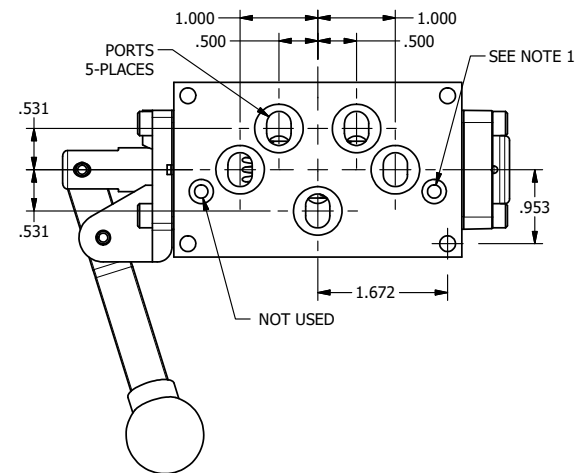

4

3

2

1

NOTES:
1) REMOTE PILOT CAN BE ROUTED THROUGH SUBPLATE CONNECTION.

AAA
PRODUCTS
INTERNATIONAL

**AAA PRODUCTS
INTERNATIONAL**
7114 Harry Hines Blvd
Dallas, TX 75235

TITLE: 3/8" SUBPLATE, LEVER, 2 POS,
PILOT RTRN, BNT LVR LFT,
270D LVR

DRAWING NO.:
DIM_HR3PBLRT

THE INFORMATION CONTAINED WITHIN THIS DOCUMENT IS PROPRIETARY TO AAA PRODUCTS AND MAY NOT BE DISCLOSED WITHOUT PRIOR WRITTEN CONSENT

4

3

2

1