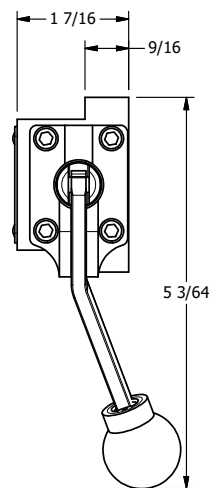

4

3

2

1

NOTES:
1) REMOTE PILOT CAN BE ROUTED THROUGH SUBPLATE CONNECTION.

AAA
PRODUCTS
INTERNATIONAL

**AAA PRODUCTS
INTERNATIONAL**
7114 Harry Hines Blvd
Dallas, TX 75235

TITLE: 3/8" SUBPLATE, LEVER, 2 POS,
PILOT RTRN, BNT LVR LFT,
270D LVR

DRAWING NO.:
DIM_HR3PBLRT

THE INFORMATION CONTAINED WITHIN THIS DOCUMENT IS PROPRIETARY TO AAA PRODUCTS AND MAY NOT BE DISCLOSED WITHOUT PRIOR WRITTEN CONSENT

4

3

2

1