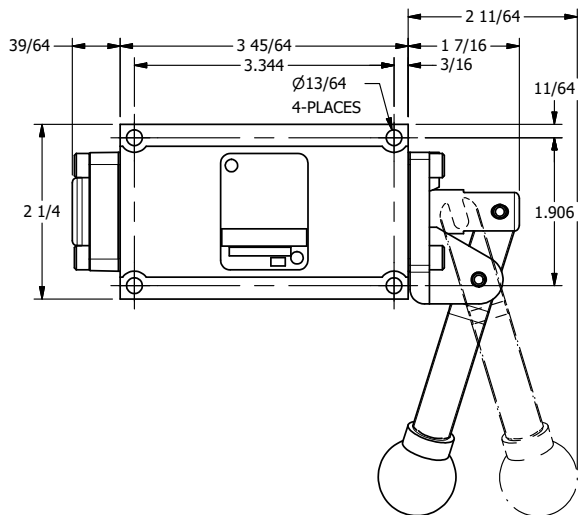

4

3

2

1

NOTES:
1) REMOTE PILOT CAN BE ROUTED THROUGH SUBPLATE CONNECTION.

AAA
PRODUCTS
INTERNATIONAL

**AAA PRODUCTS
INTERNATIONAL**
7114 Harry Hines Blvd
Dallas, TX 75235

TITLE: 3/8" SUBPLATE, LEVER, 2 POS,
PILOT RTRN, BNT LVR LFT,
270D LVR

DRAWING NO.:
DIM_HR3PBLRT

THE INFORMATION CONTAINED WITHIN THIS DOCUMENT IS PROPRIETARY TO AAA PRODUCTS AND MAY NOT BE DISCLOSED WITHOUT PRIOR WRITTEN CONSENT

4

3

2

1