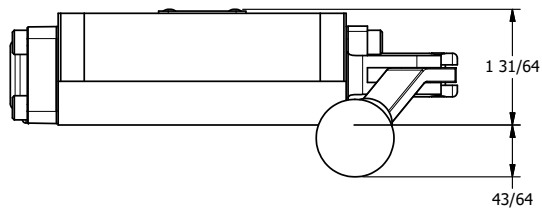

4

3

2

1

NOTES:
1) REMOTE PILOT CAN BE ROUTED THROUGH SUBPLATE CONNECTION.

AAA
PRODUCTS
INTERNATIONAL

**AAA PRODUCTS
INTERNATIONAL**
7114 Harry Hines Blvd
Dallas, TX 75235

TITLE: 3/8" SUBPLATE, LEVER, 2 POS,
PILOT RTRN, BNT LVR LFT,
270D LVR

DRAWING NO.:
DIM_HR3PBLRT

THE INFORMATION CONTAINED WITHIN THIS DOCUMENT IS PROPRIETARY TO AAA PRODUCTS AND MAY NOT BE DISCLOSED WITHOUT PRIOR WRITTEN CONSENT

4

3

2

1