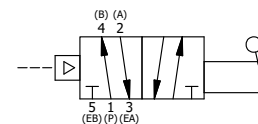

4

3

2

1

NOTES:
1) REMOTE PILOT CAN BE ROUTED THROUGH SUBPLATE CONNECTION.

AAA
PRODUCTS
INTERNATIONAL

**AAA PRODUCTS
INTERNATIONAL**
7114 Harry Hines Blvd
Dallas, TX 75235

TITLE: 3/8" SUBPLATE, LEVER, 2 POS,
PILOT RTRN, BNT LVR LFT,
270D LVR