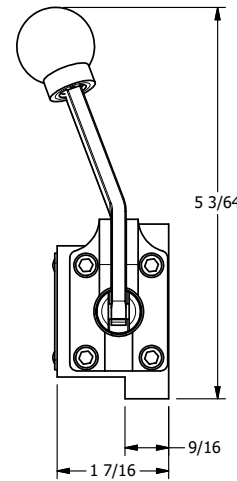

4

3

2

1

NOTES:
 1) REMOTE PILOT CAN BE ROUTED THROUGH SUBPLATE CONNECTION.

AAA
 PRODUCTS
 INTERNATIONAL

**AAA PRODUCTS
 INTERNATIONAL**
 7114 Harry Hines Blvd
 Dallas, TX 75235

TITLE: 3/8" SUBPLATE, LEVER, 2 POS,
 PILOT RTRN, BNT LVR LFT,
 90D LVR

DRAWING NO.:
 DIM_HR3PBLR

THE INFORMATION CONTAINED WITHIN THIS DOCUMENT IS PROPRIETARY TO AAA PRODUCTS AND MAY NOT BE DISCLOSED WITHOUT PRIOR WRITTEN CONSENT

4

3

2

1