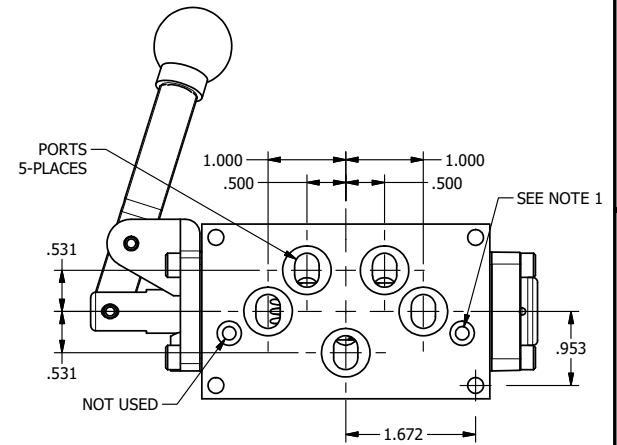

4

3

2

1

NOTES:
 1) REMOTE PILOT CAN BE ROUTED THROUGH SUBPLATE CONNECTION.

AAA
 PRODUCTS
 INTERNATIONAL

**AAA PRODUCTS
 INTERNATIONAL**
 7114 Harry Hines Blvd
 Dallas, TX 75235

TITLE: 3/8" SUBPLATE, LEVER, 2 POS,
 PILOT RTRN, BNT LVR LFT,
 90D LVR

DRAWING NO.:
 DIM_HR3PBLR

THE INFORMATION CONTAINED WITHIN THIS DOCUMENT IS PROPRIETARY TO AAA PRODUCTS AND MAY NOT BE DISCLOSED WITHOUT PRIOR WRITTEN CONSENT

4

3

2

1