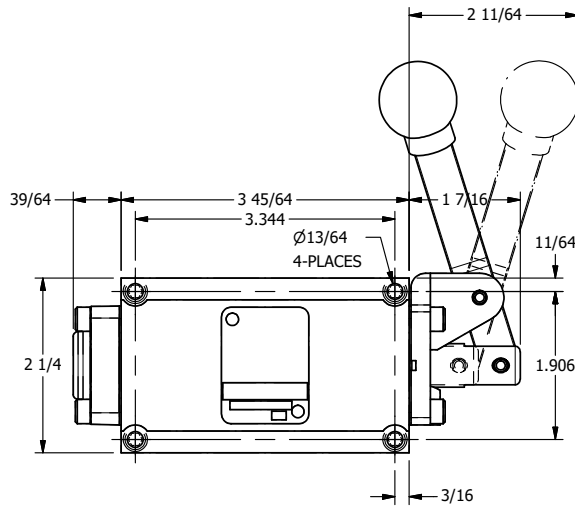

4

3

2

1

NOTES:
 1) REMOTE PILOT CAN BE ROUTED THROUGH SUBPLATE CONNECTION.

AAA
 PRODUCTS
 INTERNATIONAL

**AAA PRODUCTS
 INTERNATIONAL**
 7114 Harry Hines Blvd
 Dallas, TX 75235

TITLE: 3/8" SUBPLATE, LEVER, 2 POS,
 PILOT RTRN, BNT LVR LFT,
 90D LVR

DRAWING NO.:
 DIM_HR3PBLR

THE INFORMATION CONTAINED WITHIN THIS DOCUMENT IS PROPRIETARY TO AAA PRODUCTS AND MAY NOT BE DISCLOSED WITHOUT PRIOR WRITTEN CONSENT

4

3

2

1