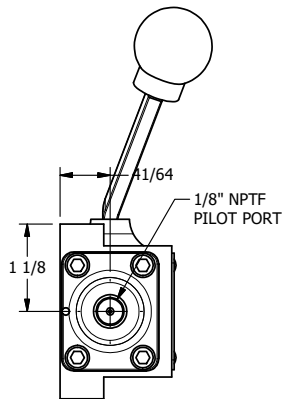

4

3

2

1

NOTES:
 1) REMOTE PILOT CAN BE ROUTED THROUGH SUBPLATE CONNECTION.

AAA
 PRODUCTS
 INTERNATIONAL

**AAA PRODUCTS
 INTERNATIONAL**
 7114 Harry Hines Blvd
 Dallas, TX 75235

TITLE: 3/8" SUBPLATE, LEVER, 2 POS,
 PILOT RTRN, BNT LVR LFT,
 90D LVR

DRAWING NO.:
 DIM_HR3PBLR

THE INFORMATION CONTAINED WITHIN THIS DOCUMENT IS PROPRIETARY TO AAA PRODUCTS AND MAY NOT BE DISCLOSED WITHOUT PRIOR WRITTEN CONSENT

4

3

2

1