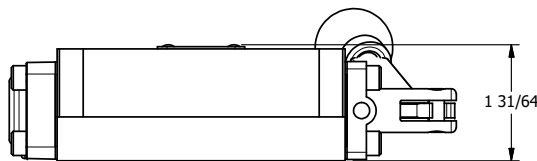

4

3

2

1

NOTES:
 1) REMOTE PILOT CAN BE ROUTED THROUGH SUBPLATE CONNECTION.

AAA
 PRODUCTS
 INTERNATIONAL

**AAA PRODUCTS
 INTERNATIONAL**
 7114 Harry Hines Blvd
 Dallas, TX 75235

TITLE: 3/8" SUBPLATE, LEVER, 2 POS,
 PILOT RTRN, BNT LVR LFT,
 90D LVR