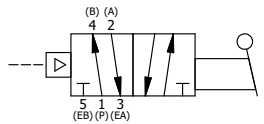

4

3

2

1

NOTES:  
1) REMOTE PILOT CAN BE ROUTED THROUGH SUBPLATE CONNECTION.

**AAA PRODUCTS INTERNATIONAL**  
7114 Harry Hines Blvd  
Dallas, TX 75235

TITLE: 3/8" SUBPLATE, LEVER, 2 POS,  
FRCTN POS, PILOT RTRN,  
BNT LVR LFT, RED KNB, 270D LVR