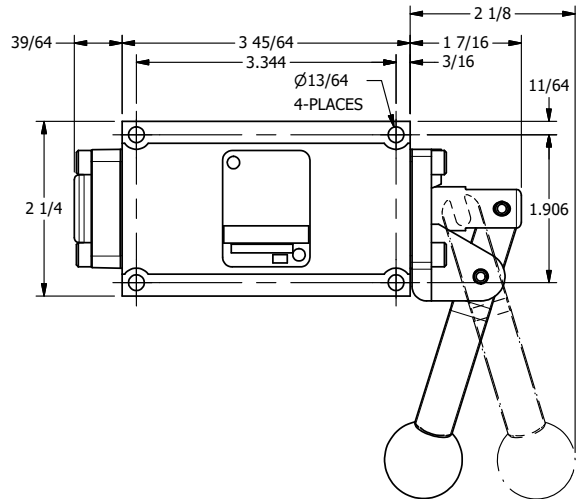

4

3

2

1

NOTES:  
1) REMOTE PILOT CAN BE ROUTED THROUGH SUBPLATE CONNECTION.

**AAA PRODUCTS INTERNATIONAL**  
7114 Harry Hines Blvd  
Dallas, TX 75235

TITLE: 3/8" SUBPLATE, LEVER, 2 POS,  
FRCTN POS, PILOT RTRN,  
BNT LVR LFT, RED KNB, 270D LVR

DRAWING NO.:  
DIM\_HR3PBLJRT

THE INFORMATION CONTAINED WITHIN THIS DOCUMENT IS PROPRIETARY TO AAA PRODUCTS AND MAY NOT BE DISCLOSED WITHOUT PRIOR WRITTEN CONSENT

4

3

2

1