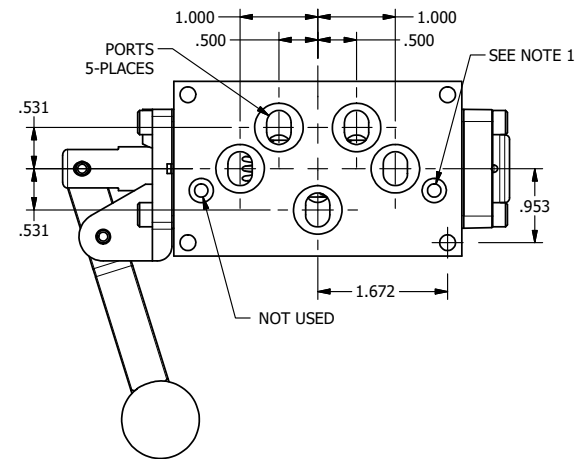

4

3

2

1

NOTES:  
1) REMOTE PILOT CAN BE ROUTED THROUGH SUBPLATE CONNECTION.

**AAA PRODUCTS INTERNATIONAL**  
7114 Harry Hines Blvd  
Dallas, TX 75235

TITLE: 3/8" SUBPLATE, LEVER, 2 POS,  
FRCTN POS, PILOT RTRN,  
BNT LVR LFT, RED KNB, 270D LVR

DRAWING NO.:  
DIM\_HR3PBLJRT

THE INFORMATION CONTAINED WITHIN THIS DOCUMENT IS PROPRIETARY TO AAA PRODUCTS AND MAY NOT BE DISCLOSED WITHOUT PRIOR WRITTEN CONSENT

4

3

2

1