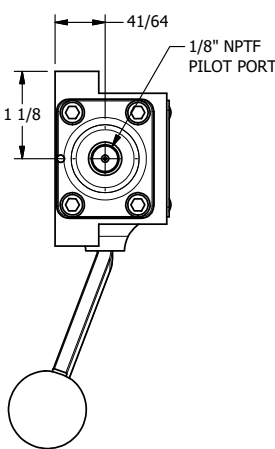

4

3

2

1

NOTES:  
1) REMOTE PILOT CAN BE ROUTED THROUGH SUBPLATE CONNECTION.

**AAA PRODUCTS INTERNATIONAL**  
7114 Harry Hines Blvd  
Dallas, TX 75235

TITLE: 3/8" SUBPLATE, LEVER, 2 POS,  
FRCTN POS, PILOT RTRN,  
BNT LVR LFT, RED KNB, 270D LVR

DRAWING NO.:  
DIM\_HR3PBLJRT

THE INFORMATION CONTAINED WITHIN THIS DOCUMENT IS PROPRIETARY TO AAA PRODUCTS AND MAY NOT BE DISCLOSED WITHOUT PRIOR WRITTEN CONSENT

4

3

2

1