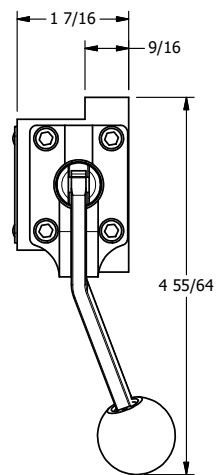

4

3

2

1

NOTES:  
1) REMOTE PILOT CAN BE ROUTED THROUGH SUBPLATE CONNECTION.

**AAA PRODUCTS INTERNATIONAL**  
7114 Harry Hines Blvd  
Dallas, TX 75235

TITLE: 3/8" SUBPLATE, LEVER, 2 POS,  
FRCTN POS, PILOT RTRN,  
BNT LVR LFT, RED KNB, 270D LVR

DRAWING NO.:  
DIM\_HR3PBLJRT

THE INFORMATION CONTAINED WITHIN THIS DOCUMENT IS PROPRIETARY TO AAA PRODUCTS AND MAY NOT BE DISCLOSED WITHOUT PRIOR WRITTEN CONSENT

4

3

2

1