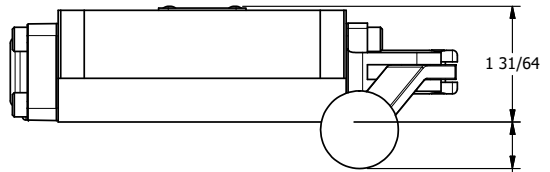

4

3

2

1

NOTES:  
1) REMOTE PILOT CAN BE ROUTED THROUGH SUBPLATE CONNECTION.

**AAA PRODUCTS INTERNATIONAL**  
7114 Harry Hines Blvd  
Dallas, TX 75235

TITLE: 3/8" SUBPLATE, LEVER, 2 POS,  
FRCTN POS, PILOT RTRN,  
BNT LVR LFT, RED KNB, 270D LVR