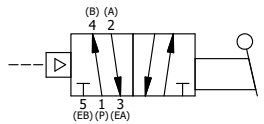

4

3

2

1

NOTES:
 1) REMOTE PILOT CAN BE ROUTED THROUGH SUBPLATE CONNECTION.

AAA
 PRODUCTS
 INTERNATIONAL

AAA PRODUCTS INTERNATIONAL
 7114 Harry Hines Blvd
 Dallas, TX 75235

TITLE: 3/8" SUBPLATE, LEVER, 2 POS,
 FRCTN POS, PILOT RTRN,
 BNT LVR LFT, RED KNB, 90D LVR