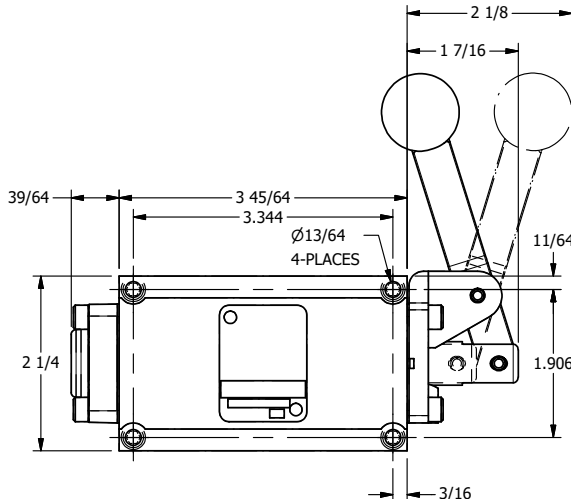

4

3

2

1

NOTES:
 1) REMOTE PILOT CAN BE ROUTED THROUGH SUBPLATE CONNECTION.

AAA
 PRODUCTS
 INTERNATIONAL

AAA PRODUCTS INTERNATIONAL
 7114 Harry Hines Blvd
 Dallas, TX 75235

TITLE: 3/8" SUBPLATE, LEVER, 2 POS,
 FRCTN POS, PILOT RTRN,
 BNT LVR LFT, RED KNB, 90D LVR

DRAWING NO.:
 DIM_HR3PBLJR

THE INFORMATION CONTAINED WITHIN THIS DOCUMENT IS PROPRIETARY TO AAA PRODUCTS AND MAY NOT BE DISCLOSED WITHOUT PRIOR WRITTEN CONSENT

4

3

2

1