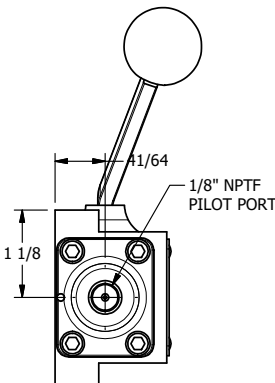

4

3

2

1

NOTES:
 1) REMOTE PILOT CAN BE ROUTED THROUGH SUBPLATE CONNECTION.

AAA
 PRODUCTS
 INTERNATIONAL

AAA PRODUCTS INTERNATIONAL
 7114 Harry Hines Blvd
 Dallas, TX 75235

TITLE: 3/8" SUBPLATE, LEVER, 2 POS,
 FRCTN POS, PILOT RTRN,
 BNT LVR LFT, RED KNB, 90D LVR

DRAWING NO.:
 DIM_HR3PBLJR

THE INFORMATION CONTAINED WITHIN THIS DOCUMENT IS PROPRIETARY TO AAA PRODUCTS AND MAY NOT BE DISCLOSED WITHOUT PRIOR WRITTEN CONSENT

4

3

2

1