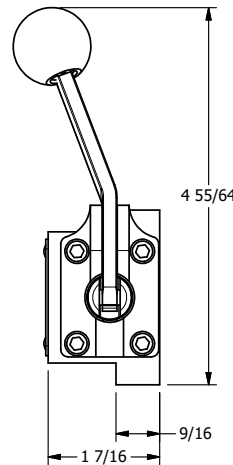

4

3

2

1

NOTES:
 1) REMOTE PILOT CAN BE ROUTED THROUGH SUBPLATE CONNECTION.

AAA
 PRODUCTS
 INTERNATIONAL

AAA PRODUCTS INTERNATIONAL
 7114 Harry Hines Blvd
 Dallas, TX 75235

TITLE: 3/8" SUBPLATE, LEVER, 2 POS,
 FRCTN POS, PILOT RTRN,
 BNT LVR LFT, RED KNB, 90D LVR

DRAWING NO.:
 DIM_HR3PBLJR

THE INFORMATION CONTAINED WITHIN THIS DOCUMENT IS PROPRIETARY TO AAA PRODUCTS AND MAY NOT BE DISCLOSED WITHOUT PRIOR WRITTEN CONSENT

4

3

2

1