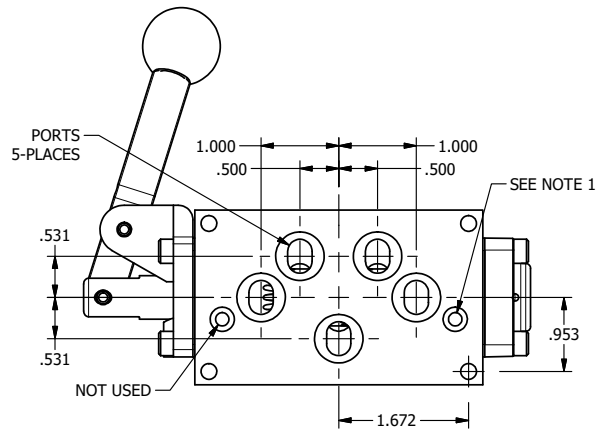

4

3

2

1

NOTES:
 1) REMOTE PILOT CAN BE ROUTED THROUGH SUBPLATE CONNECTION.

AAA
 PRODUCTS
 INTERNATIONAL

AAA PRODUCTS INTERNATIONAL
 7114 Harry Hines Blvd
 Dallas, TX 75235

TITLE: 3/8" SUBPLATE, LEVER, 2 POS,
 FRCTN POS, PILOT RTRN,
 BNT LVR LFT, RED KNB, 90D LVR

DRAWING NO.:
 DIM_HR3PBLJR

THE INFORMATION CONTAINED WITHIN THIS DOCUMENT IS PROPRIETARY TO AAA PRODUCTS AND MAY NOT BE DISCLOSED WITHOUT PRIOR WRITTEN CONSENT

4

3

2

1