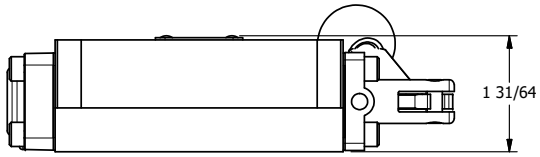

4

3

2

1

NOTES:
 1) REMOTE PILOT CAN BE ROUTED THROUGH SUBPLATE CONNECTION.

AAA
 PRODUCTS
 INTERNATIONAL

AAA PRODUCTS INTERNATIONAL
 7114 Harry Hines Blvd
 Dallas, TX 75235

TITLE: 3/8" SUBPLATE, LEVER, 2 POS,
 FRCTN POS, PILOT RTRN,
 BNT LVR LFT, RED KNB, 90D LVR