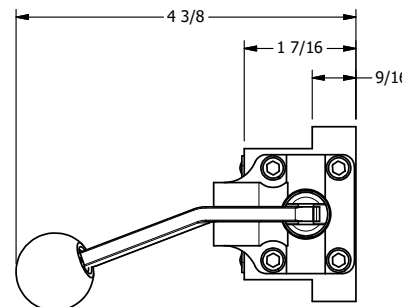

4

3

2

1

NOTES:  
1) REMOTE PILOT CAN BE ROUTED THROUGH SUBPLATE CONNECTION.

**AAA**  
PRODUCTS  
INTERNATIONAL  
7114 Harry Hines Blvd  
Dallas, TX 75235

TITLE: 3/8" SUBPLATE, LEVER, 2 POS,  
FRCTN POS, PILOT RTRN,  
BNT LVR LFT, RED KNB, LOCKOUT C

DRAWING NO.:  
DIM\_HR3PBLJLO

THE INFORMATION CONTAINED WITHIN THIS DOCUMENT IS PROPRIETARY TO AAA PRODUCTS AND MAY NOT BE DISCLOSED WITHOUT PRIOR WRITTEN CONSENT

4

3

2

1

B

B