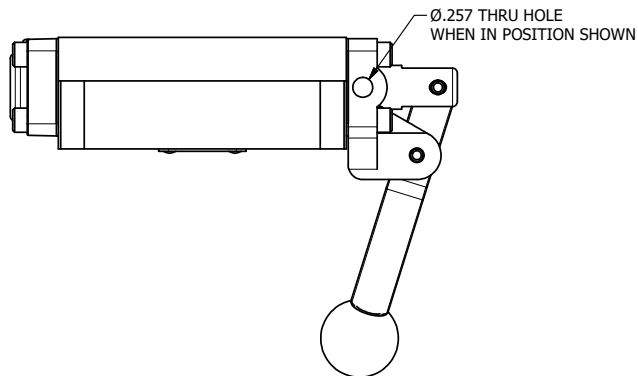

4

3

2

1

NOTES:  
1) REMOTE PILOT CAN BE ROUTED THROUGH SUBPLATE CONNECTION.

**AAA**  
PRODUCTS  
INTERNATIONAL  
7114 Harry Hines Blvd  
Dallas, TX 75235

TITLE: 3/8" SUBPLATE, LEVER, 2 POS,  
FRCTN POS, PILOT RTRN,  
BNT LVR LFT, RED KNB, LOCKOUT C