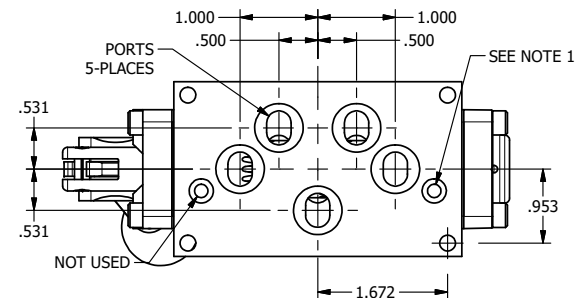

4

3

2

1

NOTES:  
1) REMOTE PILOT CAN BE ROUTED THROUGH SUBPLATE CONNECTION.

**AAA**  
PRODUCTS  
INTERNATIONAL  
7114 Harry Hines Blvd  
Dallas, TX 75235

TITLE: 3/8" SUBPLATE, LEVER, 2 POS,  
FRCTN POS, PILOT RTRN,  
BNT LVR LFT, RED KNB, LOCKOUT C

DRAWING NO.:  
DIM\_HR3PBLJLO

THE INFORMATION CONTAINED WITHIN THIS DOCUMENT IS PROPRIETARY TO AAA PRODUCTS AND MAY NOT BE DISCLOSED WITHOUT PRIOR WRITTEN CONSENT

4

3

2

1

B

B