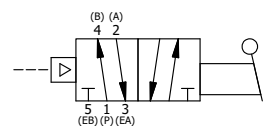

4

3

2

1

NOTES:  
1) REMOTE PILOT CAN BE ROUTED THROUGH SUBPLATE CONNECTION.

**AAA**  
PRODUCTS  
INTERNATIONAL  
7114 Harry Hines Blvd  
Dallas, TX 75235

TITLE: 3/8" SUBPLATE, LEVER, 2 POS,  
FRCTN POS, PILOT RTRN,  
BNT LVR LFT, RED KNB, LOCKOUT C