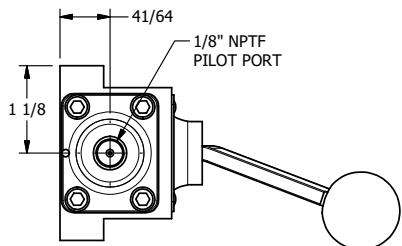

4

3

2

1

NOTES:  
1) REMOTE PILOT CAN BE ROUTED THROUGH SUBPLATE CONNECTION.

**AAA**  
PRODUCTS  
INTERNATIONAL  
7114 Harry Hines Blvd  
Dallas, TX 75235

TITLE: 3/8" SUBPLATE, LEVER, 2 POS,  
FRCTN POS, PILOT RTRN,  
BNT LVR LFT, RED KNB, LOCKOUT C

DRAWING NO.:  
DIM\_HR3PBLJLO

THE INFORMATION CONTAINED WITHIN THIS DOCUMENT IS PROPRIETARY TO AAA PRODUCTS AND MAY NOT BE DISCLOSED WITHOUT PRIOR WRITTEN CONSENT

4

3

2

1

B

B