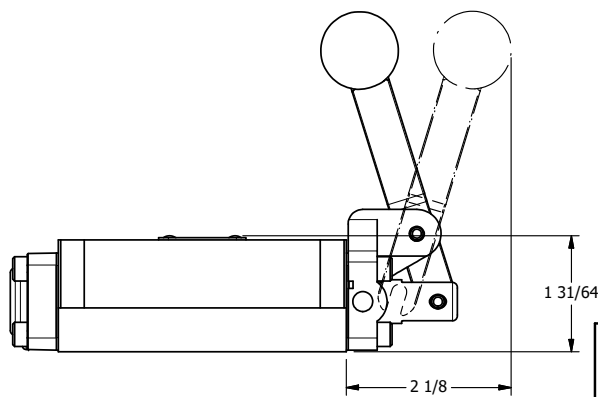

4

3

2

1

NOTES:  
1) REMOTE PILOT CAN BE ROUTED THROUGH SUBPLATE CONNECTION.

**AAA**  
PRODUCTS  
INTERNATIONAL  
7114 Harry Hines Blvd  
Dallas, TX 75235

TITLE: 3/8" SUBPLATE, LEVER, 2 POS,  
FRCTN POS, PILOT RTRN,  
BNT LVR LFT, RED KNB, LOCKOUT C

DRAWING NO.:  
DIM\_HR3PBLJLO

THE INFORMATION CONTAINED WITHIN THIS DOCUMENT IS PROPRIETARY TO AAA PRODUCTS AND MAY NOT BE DISCLOSED WITHOUT PRIOR WRITTEN CONSENT

4

3

2

1

B

B