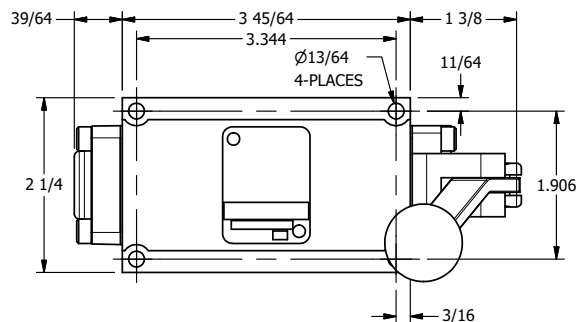

4

3

2

1

NOTES:  
1) REMOTE PILOT CAN BE ROUTED THROUGH SUBPLATE CONNECTION.

**AAA**  
PRODUCTS  
INTERNATIONAL  
7114 Harry Hines Blvd  
Dallas, TX 75235

TITLE: 3/8" SUBPLATE, LEVER, 2 POS,  
FRCTN POS, PILOT RTRN,  
BNT LVR LFT, RED KNB, LOCKOUT C

DRAWING NO.:  
DIM\_HR3PBLJLO

THE INFORMATION CONTAINED WITHIN THIS DOCUMENT IS PROPRIETARY TO AAA PRODUCTS AND MAY NOT BE DISCLOSED WITHOUT PRIOR WRITTEN CONSENT

4

3

2

1

B

B