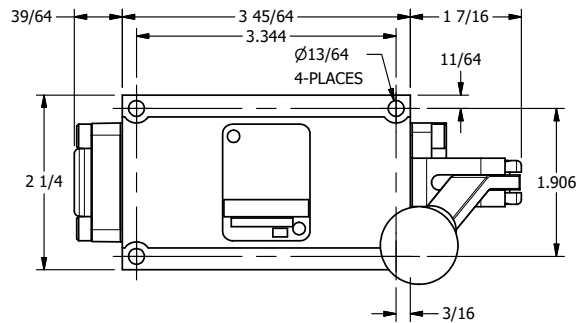

4

3

2

1

NOTES:
1) REMOTE PILOT CAN BE ROUTED THROUGH SUBPLATE CONNECTION.

AAA
PRODUCTS
INTERNATIONAL
7114 Harry Hines Blvd
Dallas, TX 75235

TITLE: 3/8" SUBPLATE, LEVER, 2 POS,
FRCTN POS, PILOT RTRN,
BNT LVR LFT, HVY DTY, LOCKOUT C

DRAWING NO.:
DIM_HR3PBLHLO

THE INFORMATION CONTAINED WITHIN THIS DOCUMENT IS PROPRIETARY TO AAA PRODUCTS AND MAY NOT BE DISCLOSED WITHOUT PRIOR WRITTEN CONSENT

4

3

2

1