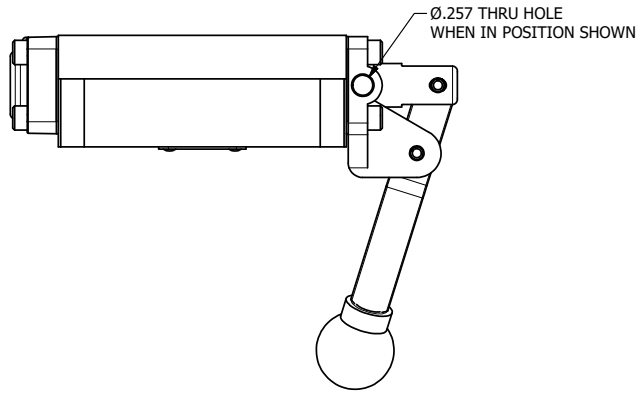

4

3

2

1

NOTES:
1) REMOTE PILOT CAN BE ROUTED THROUGH SUBPLATE CONNECTION.

AAA
PRODUCTS
INTERNATIONAL
7114 Harry Hines Blvd
Dallas, TX 75235

TITLE: 3/8" SUBPLATE, LEVER, 2 POS,
FRCTN POS, PILOT RTRN,
BNT LVR LFT, HVY DTY, LOCKOUT C