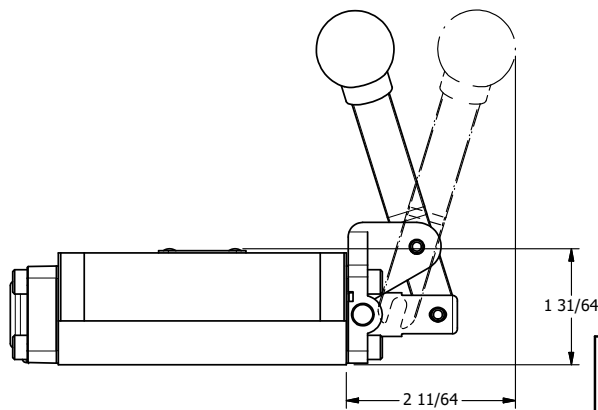

4

3

2

1

NOTES:
1) REMOTE PILOT CAN BE ROUTED THROUGH SUBPLATE CONNECTION.

AAA
PRODUCTS
INTERNATIONAL
7114 Harry Hines Blvd
Dallas, TX 75235

TITLE: 3/8" SUBPLATE, LEVER, 2 POS,
FRCTN POS, PILOT RTRN,
BNT LVR LFT, HVY DTY, LOCKOUT C

DRAWING NO.:
DIM_HR3PBLHLO

THE INFORMATION CONTAINED WITHIN THIS DOCUMENT IS PROPRIETARY TO AAA PRODUCTS AND MAY NOT BE DISCLOSED WITHOUT PRIOR WRITTEN CONSENT

4

3

2

1