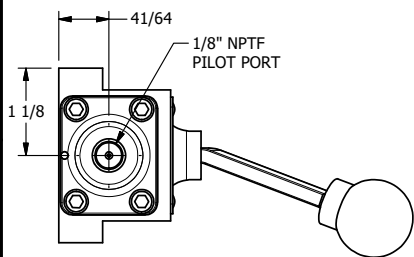

4

3

2

1

NOTES:
1) REMOTE PILOT CAN BE ROUTED THROUGH SUBPLATE CONNECTION.

AAA
PRODUCTS
INTERNATIONAL
7114 Harry Hines Blvd
Dallas, TX 75235

TITLE: 3/8" SUBPLATE, LEVER, 2 POS,
FRCTN POS, PILOT RTRN,
BNT LVR LFT, HVY DTY, LOCKOUT C

DRAWING NO.:
DIM_HR3PBLHLO

THE INFORMATION CONTAINED WITHIN THIS DOCUMENT IS PROPRIETARY TO AAA PRODUCTS AND MAY NOT BE DISCLOSED WITHOUT PRIOR WRITTEN CONSENT

4

3

2

1