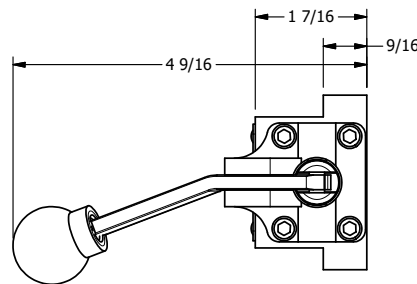

4

3

2

1

NOTES:
1) REMOTE PILOT CAN BE ROUTED THROUGH SUBPLATE CONNECTION.

AAA
PRODUCTS
INTERNATIONAL
7114 Harry Hines Blvd
Dallas, TX 75235

TITLE: 3/8" SUBPLATE, LEVER, 2 POS,
FRCTN POS, PILOT RTRN,
BNT LVR LFT, HVY DTY, LOCKOUT C

DRAWING NO.:
DIM_HR3PBLHLO

THE INFORMATION CONTAINED WITHIN THIS DOCUMENT IS PROPRIETARY TO AAA PRODUCTS AND MAY NOT BE DISCLOSED WITHOUT PRIOR WRITTEN CONSENT

4

3

2

1