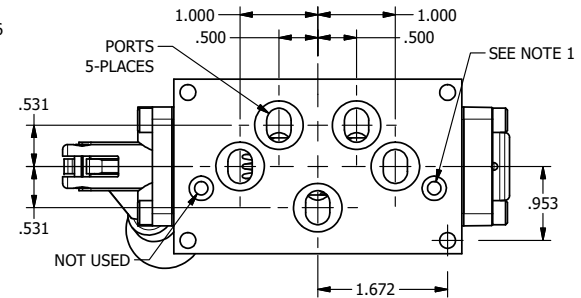

4

3

2

1

NOTES:
1) REMOTE PILOT CAN BE ROUTED THROUGH SUBPLATE CONNECTION.

AAA
PRODUCTS
INTERNATIONAL
7114 Harry Hines Blvd
Dallas, TX 75235

TITLE: 3/8" SUBPLATE, LEVER, 2 POS,
FRCTN POS, PILOT RTRN,
BNT LVR LFT, HVY DTY, LOCKOUT C

DRAWING NO.:
DIM_HR3PBLHLO

THE INFORMATION CONTAINED WITHIN THIS DOCUMENT IS PROPRIETARY TO AAA PRODUCTS AND MAY NOT BE DISCLOSED WITHOUT PRIOR WRITTEN CONSENT

4

3

2

1