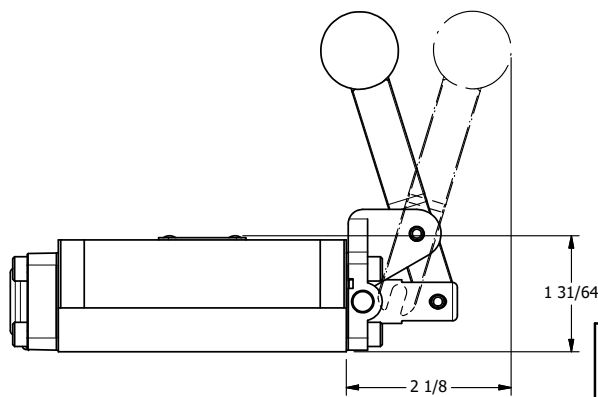

4

3

2

1

NOTES:
1) REMOTE PILOT CAN BE ROUTED THROUGH SUBPLATE CONNECTION.

AAA
PRODUCTS
INTERNATIONAL
7114 Harry Hines Blvd
Dallas, TX 75235

TITLE: 3/8" SUBPLATE, LEVER, 2 POS,
FRCTN POS, PILOT RTRN, BNT LVR LFT,
HVY DTY, RED KNB, LOCKOUT C

DRAWING NO.:
DIM_HR3PBLHJLO

THE INFORMATION CONTAINED WITHIN THIS DOCUMENT IS PROPRIETARY TO AAA PRODUCTS AND MAY NOT BE DISCLOSED WITHOUT PRIOR WRITTEN CONSENT

4

3

2

1

B

B