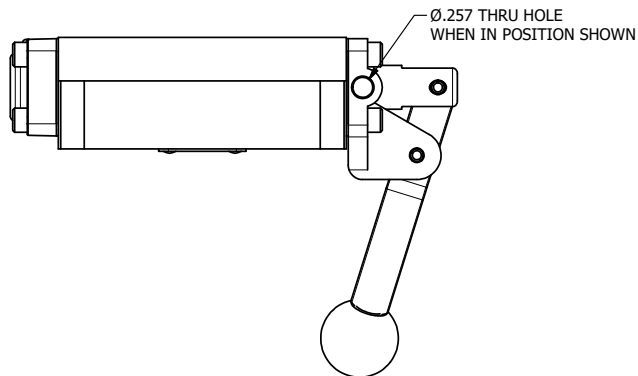

4

3

2

1

NOTES:
1) REMOTE PILOT CAN BE ROUTED THROUGH SUBPLATE CONNECTION.

AAA
PRODUCTS
INTERNATIONAL
7114 Harry Hines Blvd
Dallas, TX 75235

TITLE: 3/8" SUBPLATE, LEVER, 2 POS,
FRCTN POS, PILOT RTRN, BNT LVR LFT,
HVY DTY, RED KNB, LOCKOUT C