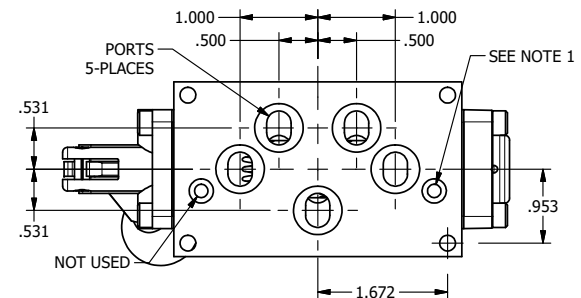

4

3

2

1

NOTES:
1) REMOTE PILOT CAN BE ROUTED THROUGH SUBPLATE CONNECTION.

AAA
PRODUCTS
INTERNATIONAL
7114 Harry Hines Blvd
Dallas, TX 75235

TITLE: 3/8" SUBPLATE, LEVER, 2 POS,
FRCTN POS, PILOT RTRN, BNT LVR LFT,
HVY DTY, RED KNB, LOCKOUT C

DRAWING NO.:
DIM_HR3PBLHJLO

THE INFORMATION CONTAINED WITHIN THIS DOCUMENT IS PROPRIETARY TO AAA PRODUCTS AND MAY NOT BE DISCLOSED WITHOUT PRIOR WRITTEN CONSENT

4

3

2

1

B

B