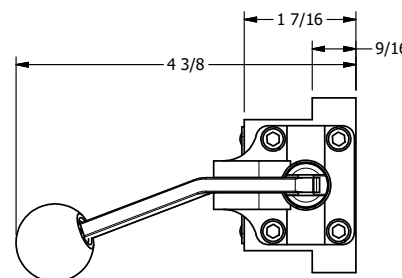

4

3

2

1

NOTES:
1) REMOTE PILOT CAN BE ROUTED THROUGH SUBPLATE CONNECTION.

AAA
PRODUCTS
INTERNATIONAL
7114 Harry Hines Blvd
Dallas, TX 75235

TITLE: 3/8" SUBPLATE, LEVER, 2 POS,
FRCTN POS, PILOT RTRN, BNT LVR LFT,
HVY DTY, RED KNB, LOCKOUT C

DRAWING NO.:
DIM_HR3PBLHJLO

THE INFORMATION CONTAINED WITHIN THIS DOCUMENT IS PROPRIETARY TO AAA PRODUCTS AND MAY NOT BE DISCLOSED WITHOUT PRIOR WRITTEN CONSENT

4

3

2

1

B

B