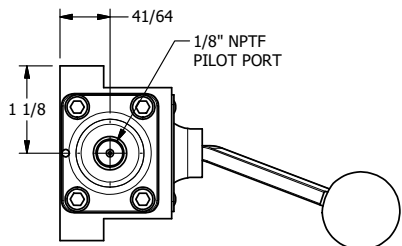

4

3

2

1

NOTES:
1) REMOTE PILOT CAN BE ROUTED THROUGH SUBPLATE CONNECTION.

AAA
PRODUCTS
INTERNATIONAL
7114 Harry Hines Blvd
Dallas, TX 75235

TITLE: 3/8" SUBPLATE, LEVER, 2 POS,
FRCTN POS, PILOT RTRN, BNT LVR LFT,
HVY DTY, RED KNB, LOCKOUT C

DRAWING NO.:
DIM_HR3PBLHJLO

THE INFORMATION CONTAINED WITHIN THIS DOCUMENT IS PROPRIETARY TO AAA PRODUCTS AND MAY NOT BE DISCLOSED WITHOUT PRIOR WRITTEN CONSENT

4

3

2

1

B

B