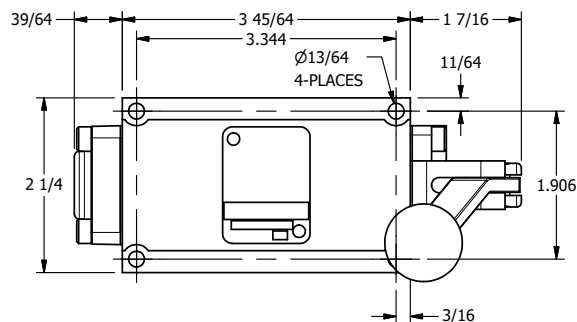

4

3

2

1

NOTES:
1) REMOTE PILOT CAN BE ROUTED THROUGH SUBPLATE CONNECTION.

AAA
PRODUCTS
INTERNATIONAL
7114 Harry Hines Blvd
Dallas, TX 75235

TITLE: 3/8" SUBPLATE, LEVER, 2 POS,
FRCTN POS, PILOT RTRN, BNT LVR LFT,
HVY DTY, RED KNB, LOCKOUT C

DRAWING NO.:
DIM_HR3PBLHJLO

THE INFORMATION CONTAINED WITHIN THIS DOCUMENT IS PROPRIETARY TO AAA PRODUCTS AND MAY NOT BE DISCLOSED WITHOUT PRIOR WRITTEN CONSENT

4

3

2

1

B

B