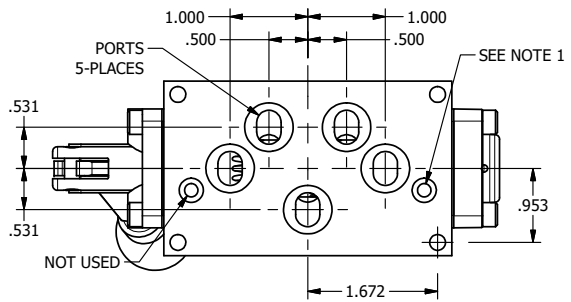

4

3

2

1

B

B

A

A

NOTES:
1) REMOTE PILOT CAN BE ROUTED THROUGH SUBPLATE CONNECTION.

AAA
PRODUCTS
INTERNATIONAL

**AAA PRODUCTS
INTERNATIONAL**
7114 Harry Hines Blvd
Dallas, TX 75235

TITLE: 3/8" SUBPLATE, LEVER, 2 POS,
PILOT RTRN, BNT LVR LFT,
HVY DTY

DRAWING NO.:
DIM_HR3PBLH

4

3

2

1

THE INFORMATION CONTAINED WITHIN THIS DOCUMENT IS PROPRIETARY TO AAA PRODUCTS AND MAY NOT BE DISCLOSED WITHOUT PRIOR WRITTEN CONSENT