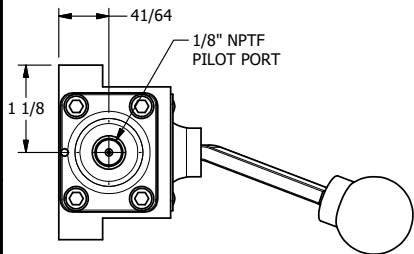

4

3

2

1

B

B

A

A

NOTES:
1) REMOTE PILOT CAN BE ROUTED THROUGH SUBPLATE CONNECTION.

AAA
PRODUCTS
INTERNATIONAL

**AAA PRODUCTS
INTERNATIONAL**
7114 Harry Hines Blvd
Dallas, TX 75235

TITLE: 3/8" SUBPLATE, LEVER, 2 POS,
PILOT RTRN, BNT LVR LFT,
HVY DTY

DRAWING NO.:
DIM_HR3PBLH

4

3

2

1

THE INFORMATION CONTAINED WITHIN THIS DOCUMENT IS PROPRIETARY TO AAA PRODUCTS AND MAY NOT BE DISCLOSED WITHOUT PRIOR WRITTEN CONSENT