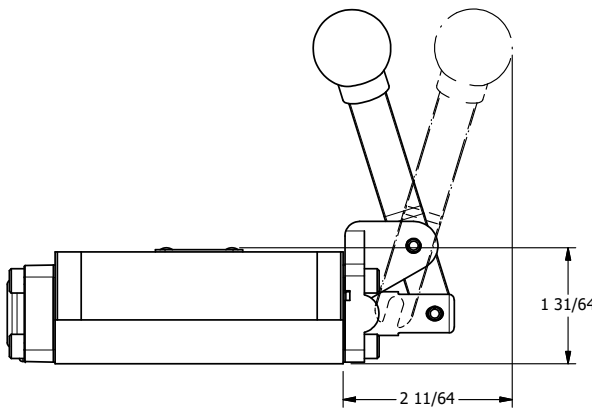

4

3

2

1

B

B

A

A

NOTES:
 1) REMOTE PILOT CAN BE ROUTED THROUGH SUBPLATE CONNECTION.

AAA
 PRODUCTS
 INTERNATIONAL

**AAA PRODUCTS
 INTERNATIONAL**
 7114 Harry Hines Blvd
 Dallas, TX 75235

TITLE: 3/8" SUBPLATE, LEVER, 2 POS,
 PILOT RTRN, BNT LVR LFT,
 HVY DTY