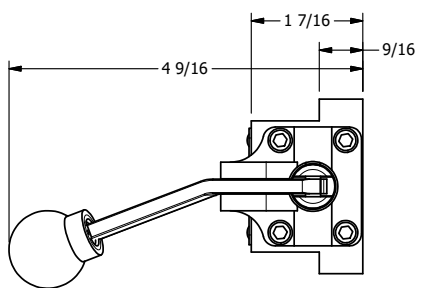

4

3

2

1

B

B

A

A

NOTES:
 1) REMOTE PILOT CAN BE ROUTED THROUGH SUBPLATE CONNECTION.

AAA
 PRODUCTS
 INTERNATIONAL

**AAA PRODUCTS
 INTERNATIONAL**
 7114 Harry Hines Blvd
 Dallas, TX 75235

TITLE: 3/8" SUBPLATE, LEVER, 2 POS,
 PILOT RTRN, BNT LVR LFT,
 HVY DTY