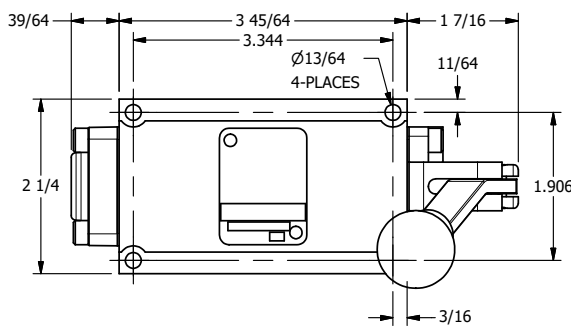

4

3

2

1

B

B

A

A

NOTES:
1) REMOTE PILOT CAN BE ROUTED THROUGH SUBPLATE CONNECTION.

AAA
PRODUCTS
INTERNATIONAL

**AAA PRODUCTS
INTERNATIONAL**
7114 Harry Hines Blvd
Dallas, TX 75235

TITLE: 3/8" SUBPLATE, LEVER, 2 POS,
PILOT RTRN, BNT LVR LFT,
HVY DTY

DRAWING NO.:
DIM_HR3PBLH

4

3

2

1

THE INFORMATION CONTAINED WITHIN THIS DOCUMENT IS PROPRIETARY TO AAA PRODUCTS AND MAY NOT BE DISCLOSED WITHOUT PRIOR WRITTEN CONSENT