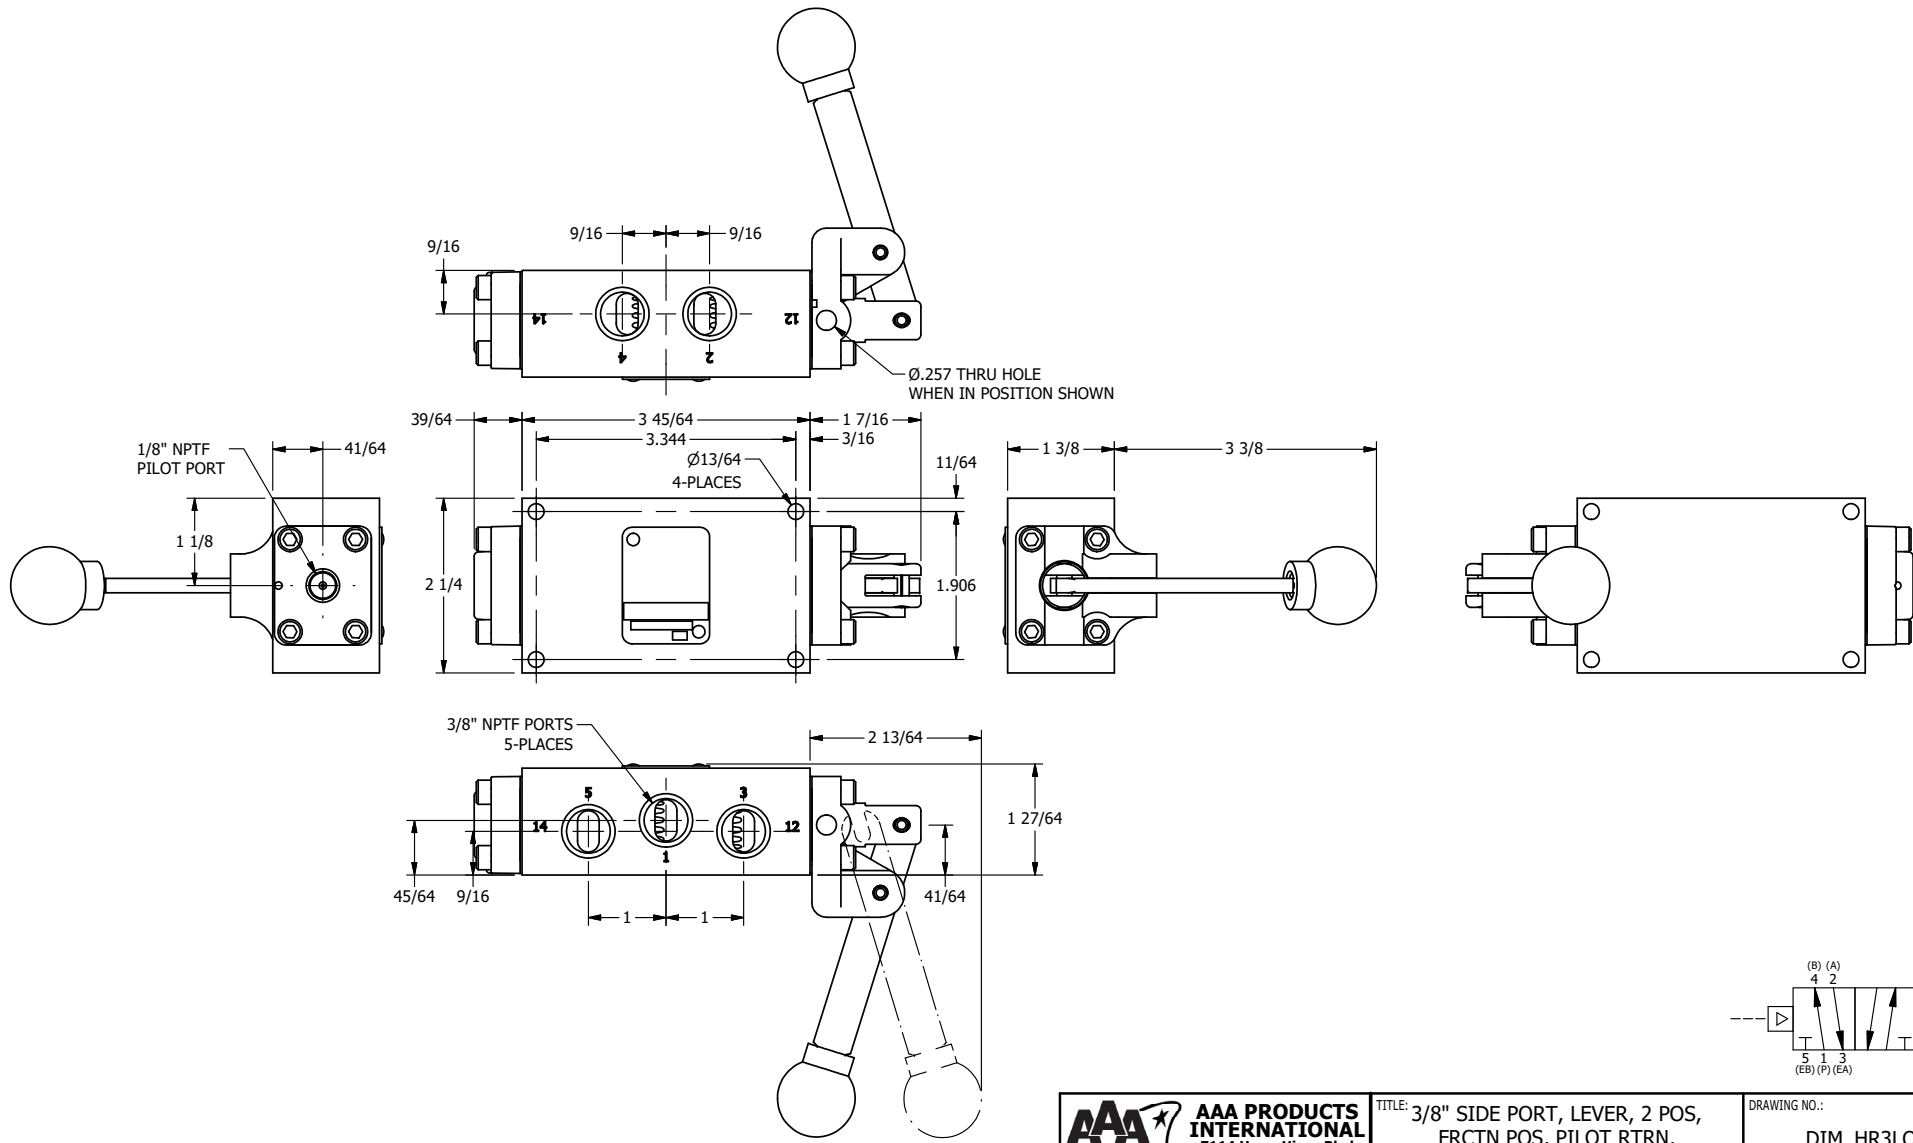

Ø.257 THRU HOLE  
WHEN IN POSITION SHOWN

1/8" NPTF  
PILOT PORT

Ø13/64  
4-PLACES

3/8" NPTF PORTS  
5-PLACES

**AAA**  
PRODUCTS  
INTERNATIONAL

**AAA PRODUCTS  
INTERNATIONAL**  
7114 Harry Hines Blvd  
Dallas, TX 75235

TITLE: 3/8" SIDE PORT, LEVER, 2 POS,  
FRCTN POS, PILOT RTRN,  
LOCKOUT C, 180D LVR

DRAWING NO.:  
DIM\_HR3LOT

THE INFORMATION CONTAINED WITHIN THIS DOCUMENT IS PROPRIETARY TO AAA PRODUCTS AND MAY NOT BE DISCLOSED WITHOUT PRIOR WRITTEN CONSENT